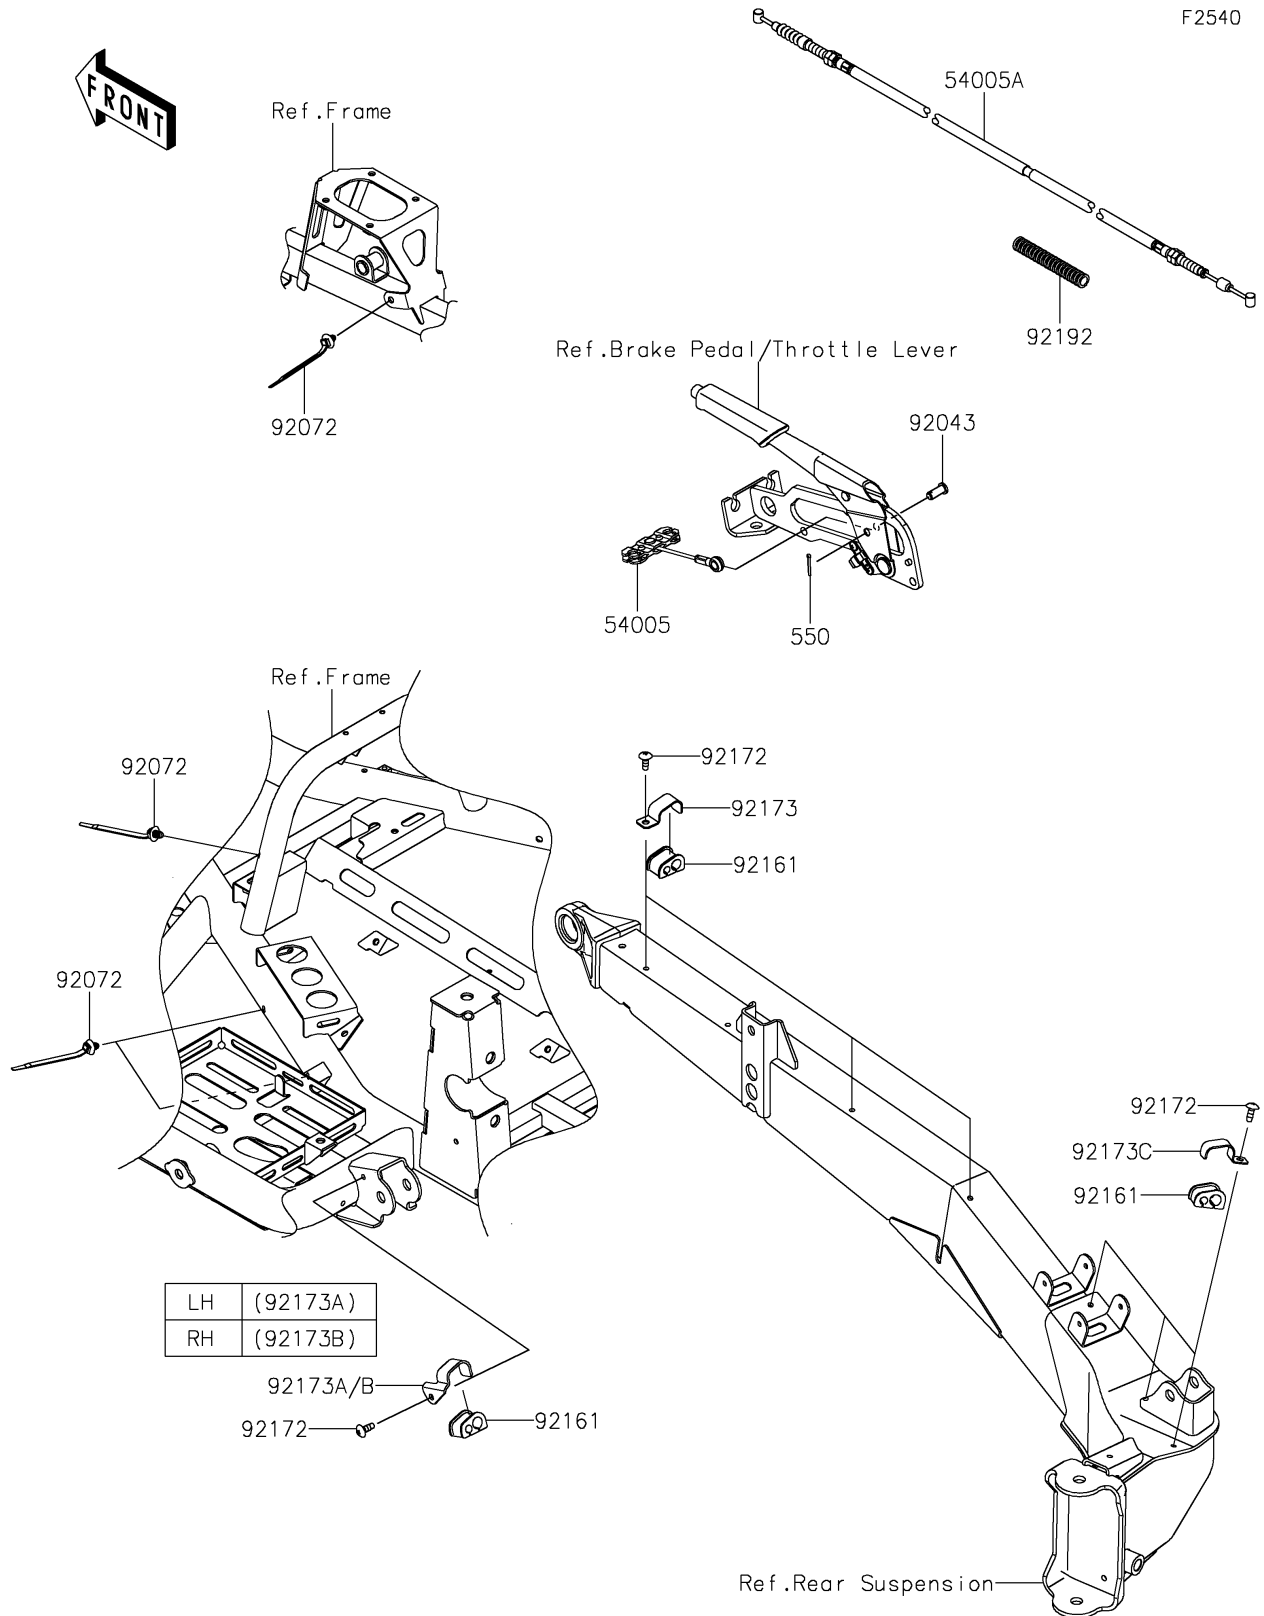

2025 Teryx KRX 1000 eS PARTS DIAGRAM

Cables

F2540

2025 Teryx KRX 1000 eS PARTS LIST

Cables

ITEM NAME	PART NUMBER	QUANTITY
CABLE-BRAKE,PARKING BRAKE (Ref # 54005)	54005-0312	1
CABLE-BRAKE,PARKING BRAKE (Ref # 54005A)	54005-0323	2
PIN (Ref # 92043)	92043-1039	1
BAND,OS170-FT7(BLACK) (Ref # 92072)	92072-1414	8
DAMPER (Ref # 92161)	92161-2174	14
SCREW,TAPPING,6X16 (Ref # 92172)	92172-0739	14
CLAMP (Ref # 92173)	92173-1991	6
CLAMP,LH (Ref # 92173A)	92173-1992	1
CLAMP,RH (Ref # 92173B)	92173-1993	1
CLAMP (Ref # 92173C)	92173-2097	6
TUBE,CORRUGATED,L=100 (Ref # 92192)	92192-3809	1
PIN-COTTER,2.5X18 (Ref # 550)	550AA2518	1