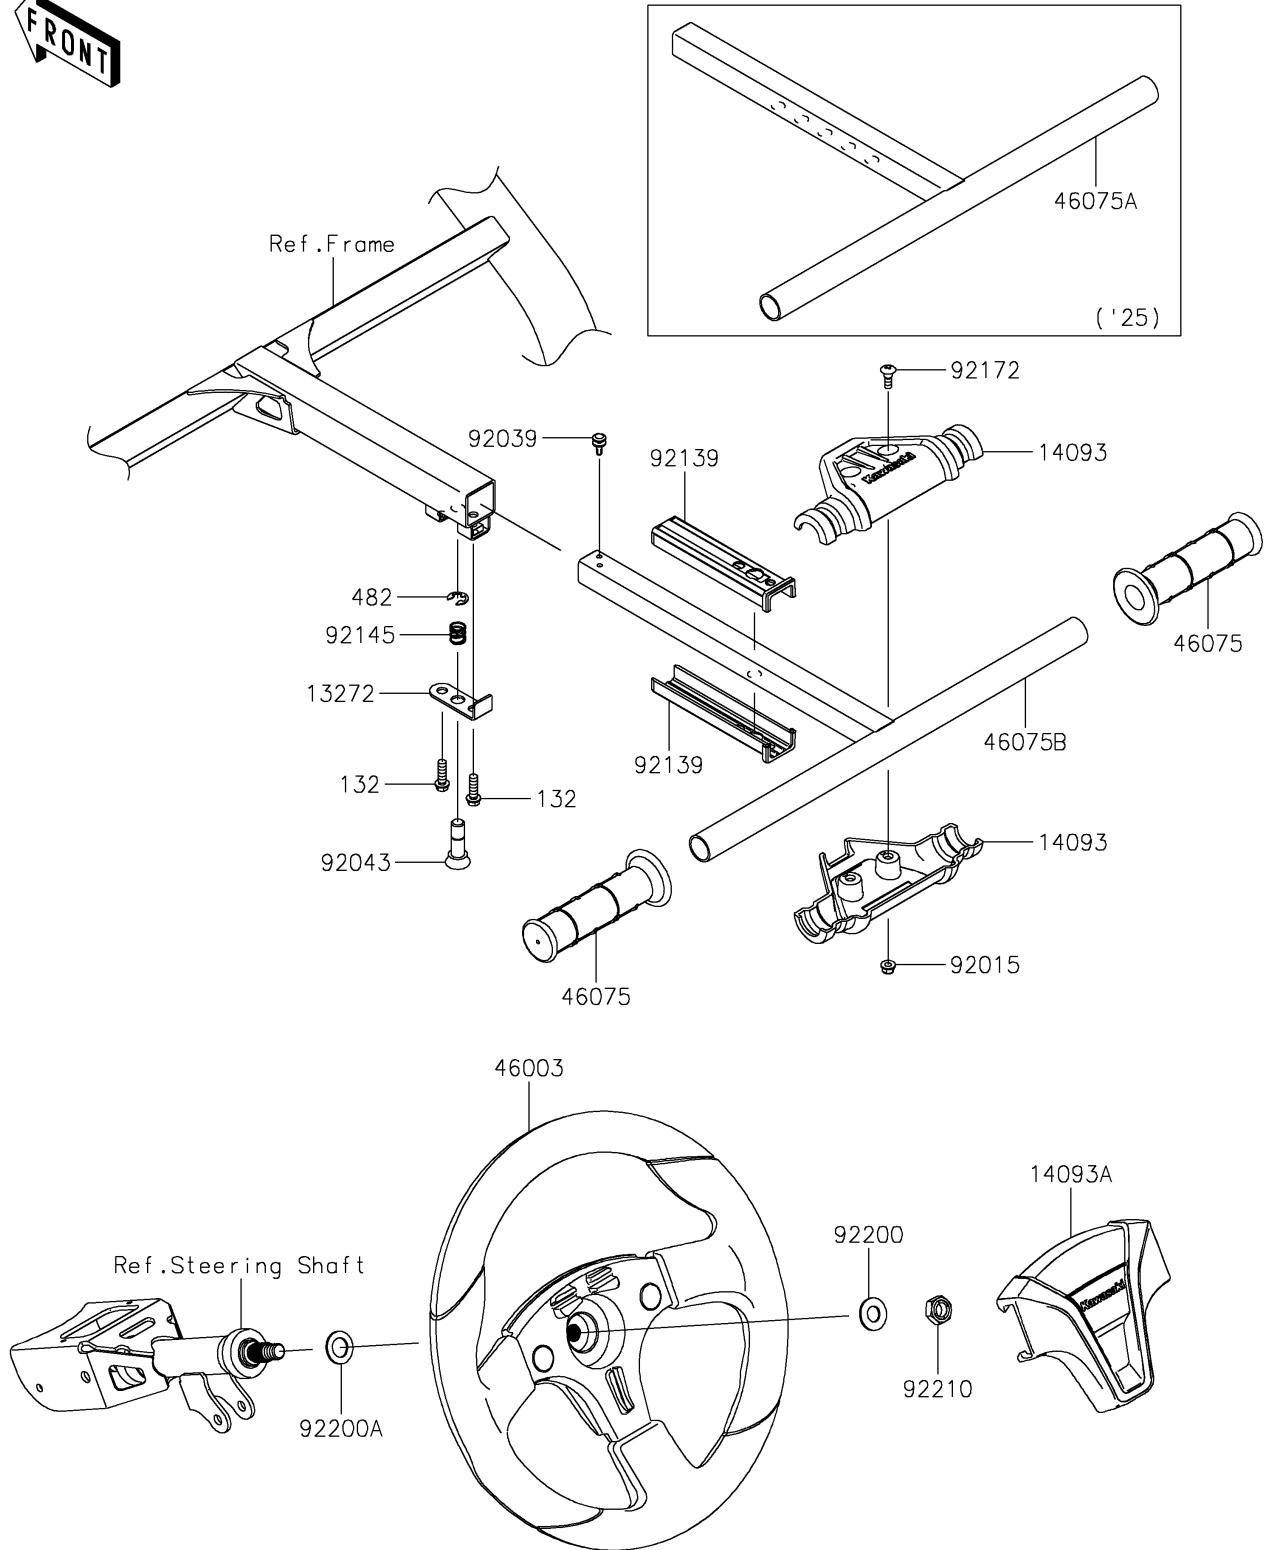

# 2025 Teryx KRX 1000 eS PARTS DIAGRAM

Steering Wheel

F2311

## 2025 Teryx KRX 1000 eS PARTS LIST

### Steering Wheel

ITEM NAME	PART NUMBER	QUANTITY
PLATE (Ref # 13272)	13272-3869	1
COVER,PASSENGER GRIP (Ref # 14093)	14093-0802	2
COVER,HANDLE (Ref # 14093A)	14093-0803	1
HANDLE (Ref # 46003)	46003-0809	1
GRIP (Ref # 46075)	46075-0065	2
GRIP,PIPE (Ref # 46075A)	46075-0658	1
NUT,LOCK,FLANGED,5MM (Ref # 92015)	92015-1752	2
PIN (Ref # 92043)	92043-7503	1
BUSHING (Ref # 92139)	92139-1143	2
SPRING (Ref # 92145)	92145-7507	1
SCREW,5MM (Ref # 92172)	92172-0261	2
WASHER,12.1X25X1.6 (Ref # 92200)	92200-0455	1
WASHER,15X25X1.6 (Ref # 92200A)	92200-0460	1
NUT,LOCK,12MM (Ref # 92210)	92210-1249	1
BOLT-FLANGED-SMALL,6X20 (Ref # 132)	132BB0620	2
CIRCLIP-TYPE-E,8MM (Ref # 482)	482EA8000	1