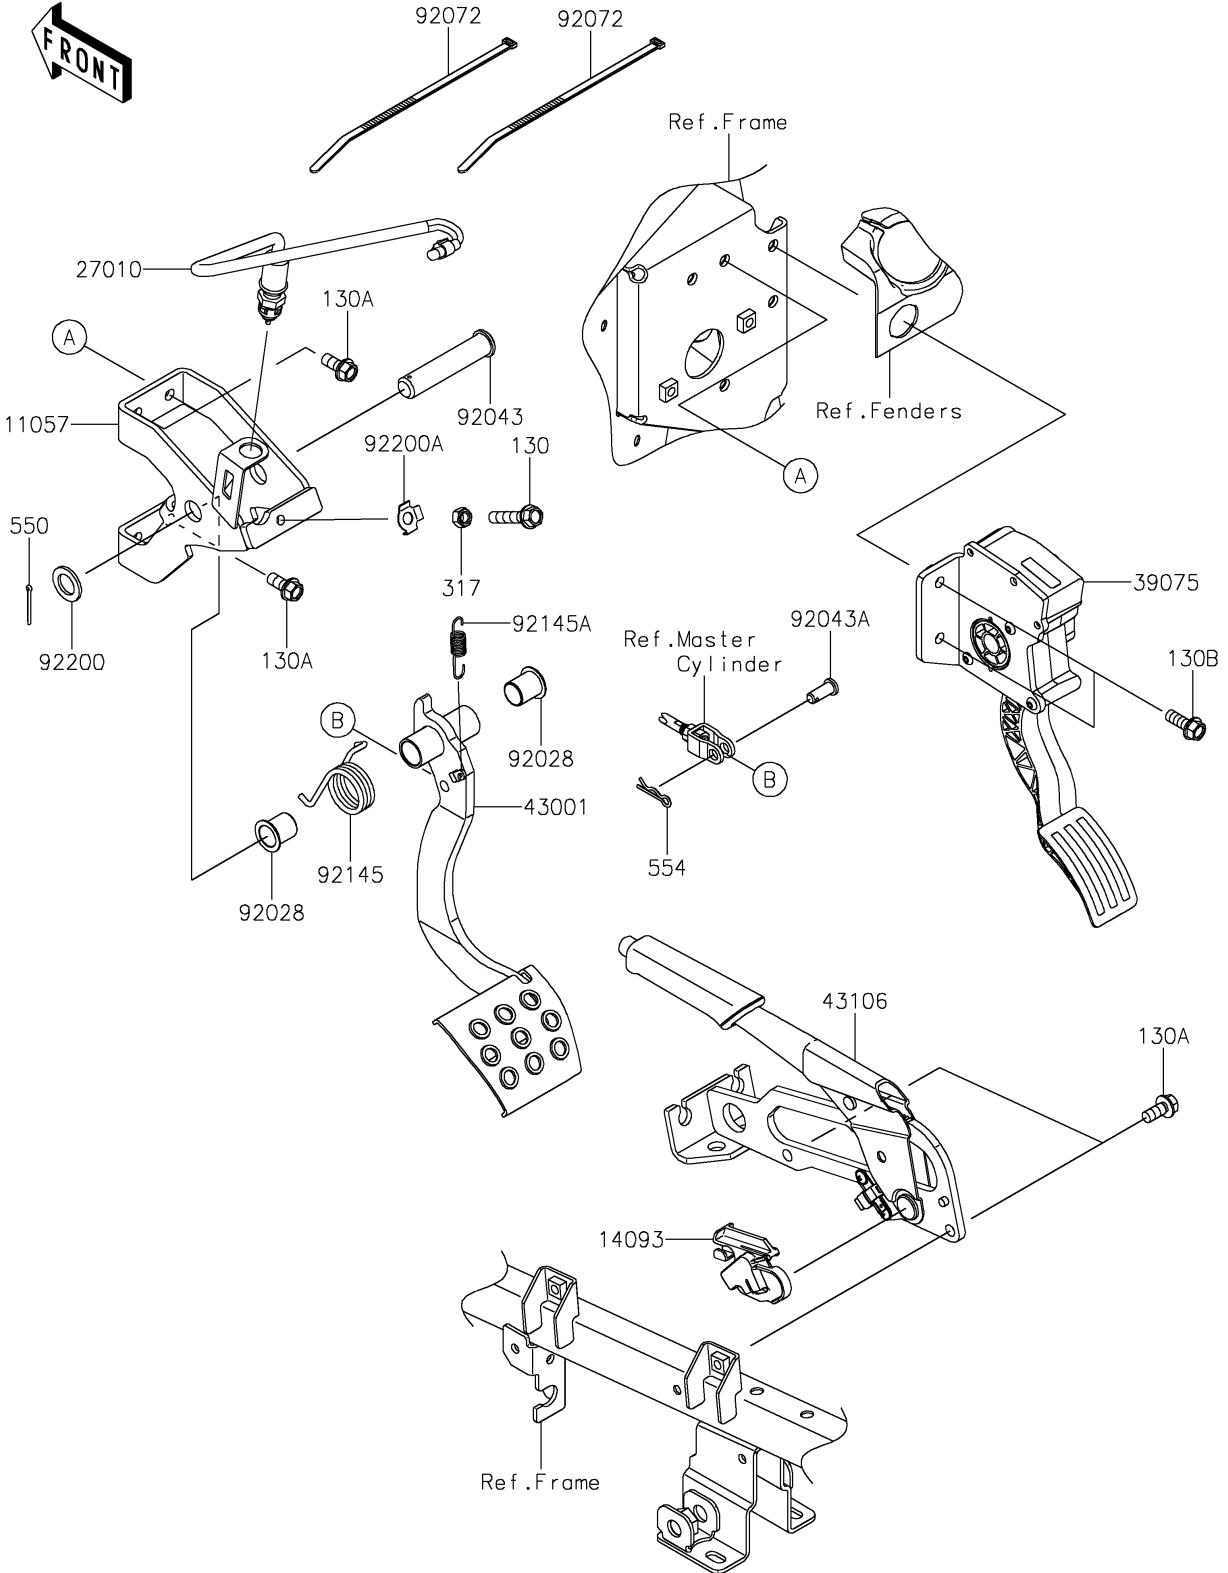

2025 Teryx KRX 1000 eS PARTS DIAGRAM

Brake Pedal/Throttle Lever

F2260

2025 Teryx KRX 1000 eS PARTS LIST

Brake Pedal/Throttle Lever

ITEM NAME	PART NUMBER	QUANTITY
BRACKET,BRAKE PEDAL (Ref # 11057)	11057-2099	1
COVER,SWITCH (Ref # 14093)	14093-1021	1
SWITCH,BRAKE (Ref # 27010)	27010-0724	1
LEVER-THROTTLE (Ref # 39075)	39075-0033	1
LEVER-BRAKE (Ref # 43001)	43001-0767	1
LEVER-ASSY-PARKING BRAKE (Ref # 43106)	43106-0013	1
BUSHING (Ref # 92028)	92028-1571	2
PIN,16X78 (Ref # 92043)	92043-0917	1
PIN (Ref # 92043A)	92043-1039	1
BAND,L=292.1 (Ref # 92072)	92072-3509	2
SPRING (Ref # 92145)	92145-1849	1
SPRING (Ref # 92145A)	92145-1884	1
WASHER,16X26X2.3 (Ref # 92200)	92200-0043	1
WASHER,8.5X17X0.8 (Ref # 92200A)	92200-0993	1
BOLT-FLANGED,8X40 (Ref # 130)	130BA0840	1
BOLT-FLANGED,8X18 (Ref # 130A)	130CA0818	5
BOLT-FLANGED,8X22 (Ref # 130B)	130CB0822	2
NUT-HEX-SMALL,8MM (Ref # 317)	317BA0800	1
PIN-COTTER,2.5X25 (Ref # 550)	550AA2525	1
PIN-SNAP,10MM (Ref # 554)	554DA1000	1