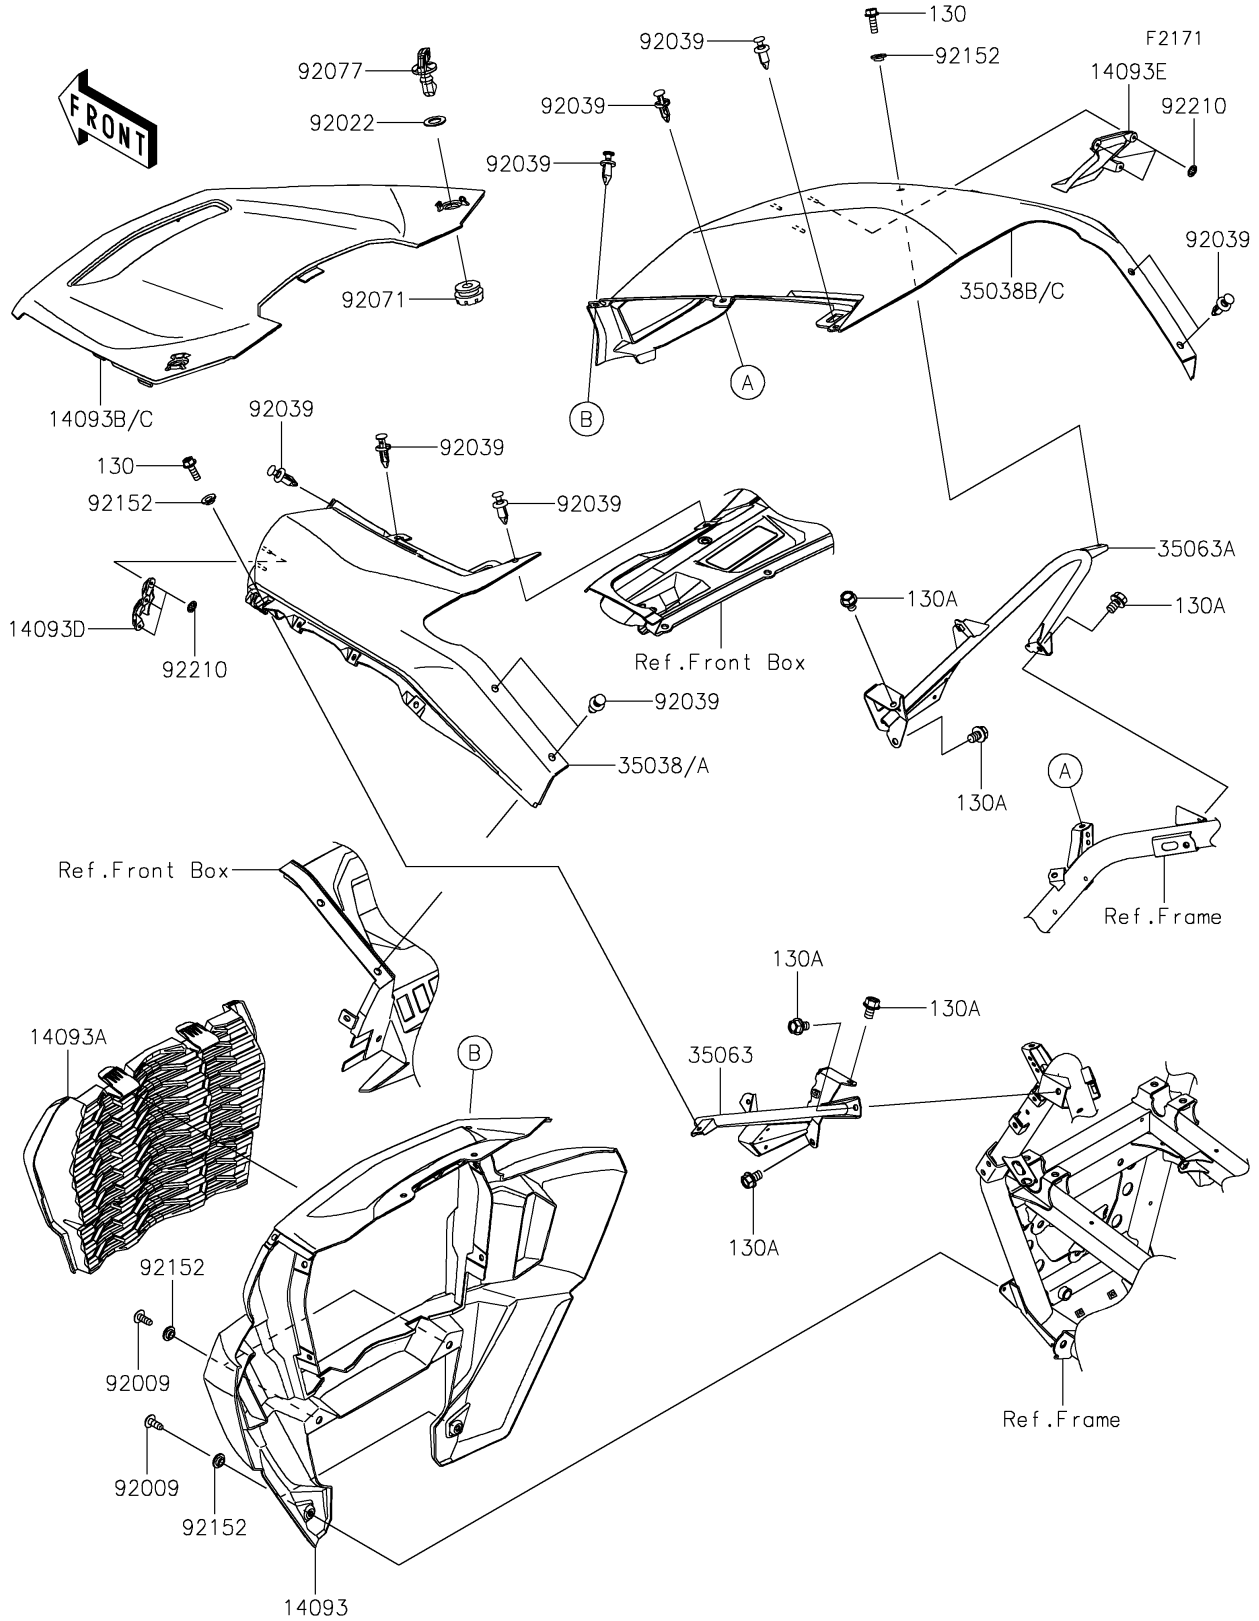

2025 Teryx KRX 1000 eS PARTS DIAGRAM

Front Fender(s)

2025 Teryx KRX 1000 eS PARTS LIST

Front Fender(s)

ITEM NAME	PART NUMBER	QUANTITY
COVER,FR (Ref # 14093)	14093-0804	1
COVER,FR GRILLE,BLACK (Ref # 14093A)	14093-0810-6Z	1
COVER,HOOD,M.M.W.BEIGE (Ref # 14093B)	14093-0921-75J	1
COVER,LH (Ref # 14093D)	14093-0958	1
COVER,RH (Ref # 14093E)	14093-0959	1
FENDER-FRONT,LH,GRAYSTONE (Ref # 35038)	35038-0017-56Z	1
FENDER-FRONT,RH,GRAYSTONE (Ref # 35038B)	35038-0018-56Z	1
STAY,LH (Ref # 35063)	35063-1629	1
STAY,RH (Ref # 35063A)	35063-1630	1
SCREW,TAPPING,6X16 (Ref # 92009)	92009-1166	4
WASHER,12.5X22X1.2 (Ref # 92022)	92022-072	2
RIVET (Ref # 92039)	92039-0776	10
GROMMET (Ref # 92071)	92071-0746	2
KNOB (Ref # 92077)	92077-0033	2
COLLAR,6.3X9.5X4.1 (Ref # 92152)	92152-1571	6
NUT (Ref # 92210)	92210-1796	6
BOLT-FLANGED,6X18 (Ref # 130)	130BA0618	2
BOLT-FLANGED,8X12 (Ref # 130A)	130BA0812	6