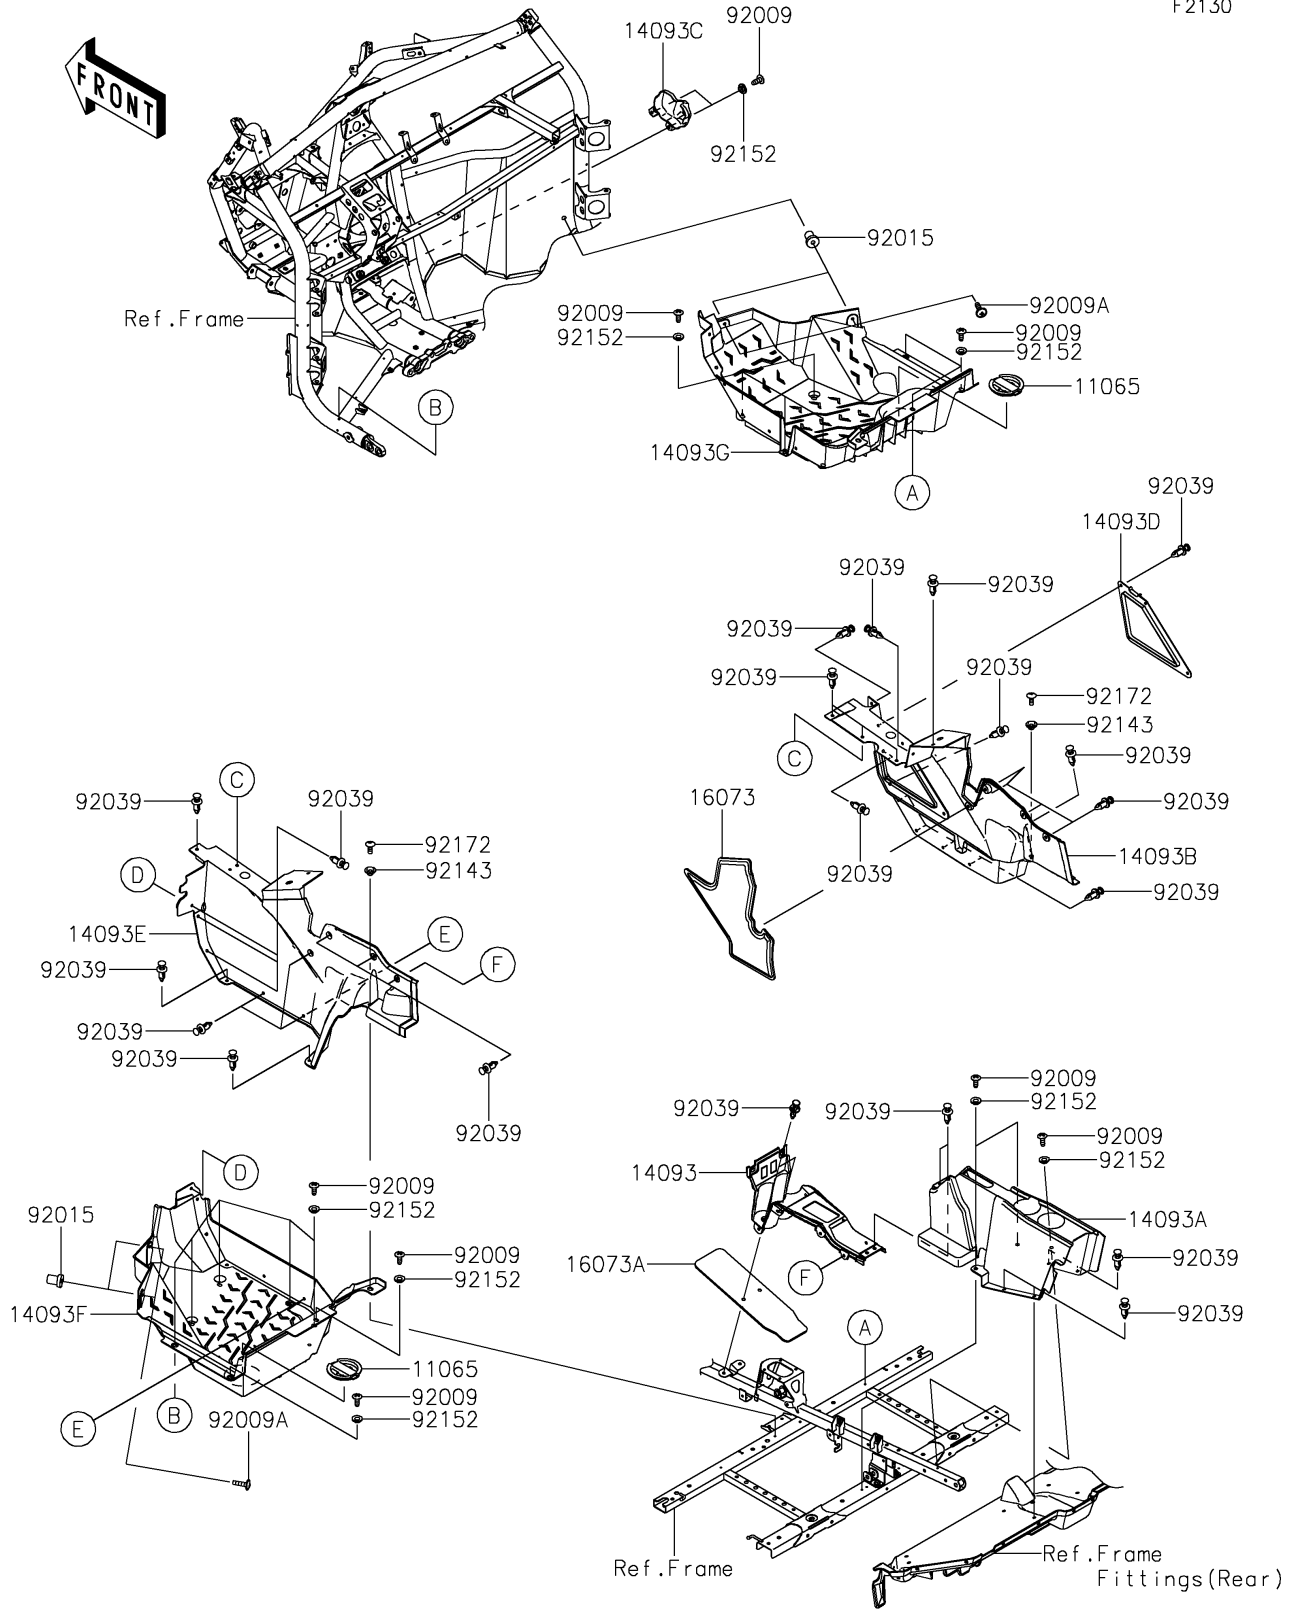

2025 Teryx KRX 1000 eS PARTS DIAGRAM

Frame Fittings

F2130

2025 Teryx KRX 1000 eS PARTS LIST

Frame Fittings

ITEM NAME	PART NUMBER	QUANTITY
CAP,FLOOR (Ref # 11065)	11065-1423	2
COVER,CENTER CONSOLE,FR (Ref # 14093)	14093-0833	1
COVER,CENTER CONSOLE,RR (Ref # 14093A)	14093-0834	1
COVER,FLOOR,CNT,RH (Ref # 14093B)	14093-0838	1
COVER,FR GEAR,SIDE (Ref # 14093C)	14093-0839	1
COVER,MAINTENANCE (Ref # 14093D)	14093-0850	1
COVER,FLOOR,CNT,LH (Ref # 14093E)	14093-1161	1
COVER,FLOOR,LH (Ref # 14093F)	14093-1208	1
COVER,FLOOR,RH (Ref # 14093G)	14093-1209	1
INSULATOR (Ref # 16073)	16073-0898	1
INSULATOR (Ref # 16073A)	16073-0940	1
SCREW,TAPPING,6X16 (Ref # 92009)	92009-1166	19
SCREW,6X22,BLACK (Ref # 92009A)	92009-1256	4
NUT,RUBBER,6MM (Ref # 92015)	92015-1692	4
RIVET (Ref # 92039)	92039-0776	41
COLLAR (Ref # 92143)	92143-1057	2
COLLAR,6.3X9.5X4.1 (Ref # 92152)	92152-1571	19
SCREW,TAPPING,6X16 (Ref # 92172)	92172-0739	2