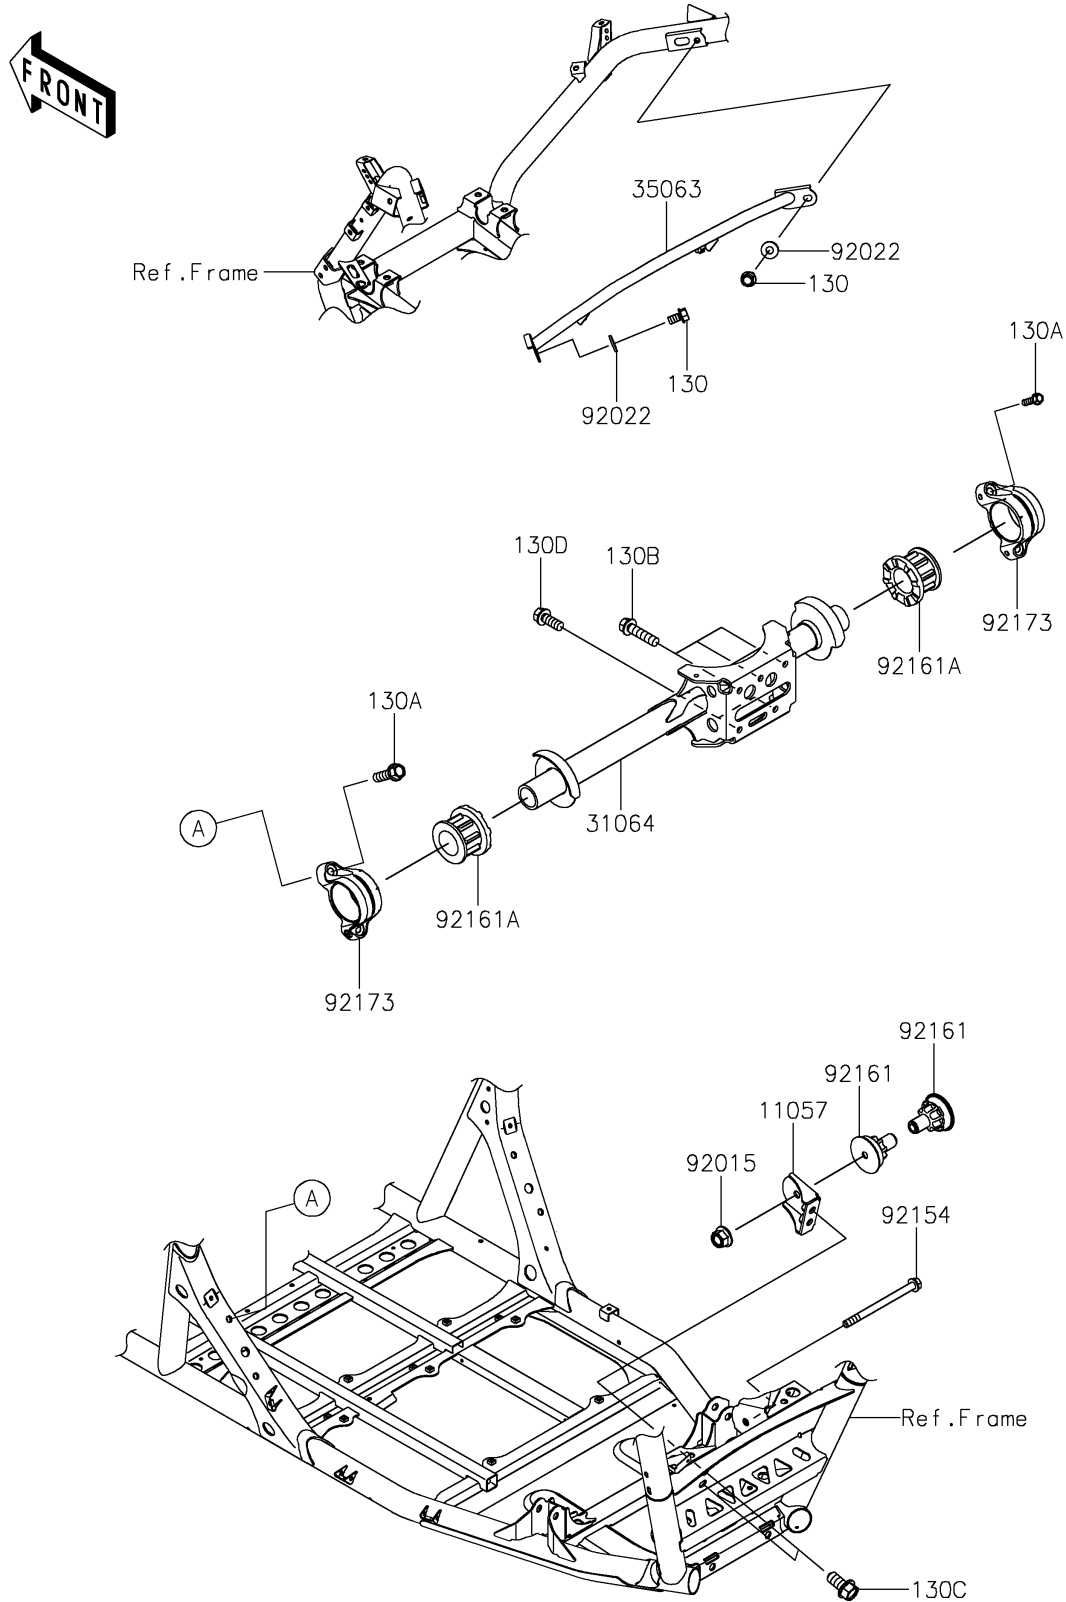

2025 Teryx KRX 1000 eS PARTS DIAGRAM

Engine Mount

F2122

2025 Teryx KRX 1000 eS PARTS LIST

Engine Mount

ITEM NAME	PART NUMBER	QUANTITY
BRACKET,RR (Ref # 11057)	11057-2103	1
PIPE-COMP,FR (Ref # 31064)	31064-0732	1
STAY,UPP (Ref # 35063)	35063-1606	1
NUT,LOCK,FLANGED,12MM (Ref # 92015)	92015-1433	1
WASHER,8.2X19X2 (Ref # 92022)	92022-1533	2
BOLT,FLANGED,12X160 (Ref # 92154)	92154-3916	1
DAMPER (Ref # 92161)	92161-2171	2
DAMPER (Ref # 92161A)	92161-2205	2
CLAMP (Ref # 92173)	92173-2399	2
BOLT-FLANGED,8X14 (Ref # 130)	130BA0814	2
BOLT-FLANGED,10X35 (Ref # 130A)	130CA1035	4
BOLT-FLANGED,10X40 (Ref # 130B)	130CA1040	3
BOLT-FLANGED,12X25 (Ref # 130C)	130CA1225	2
BOLT-FLANGED,10X25 (Ref # 130D)	130CB1025	2