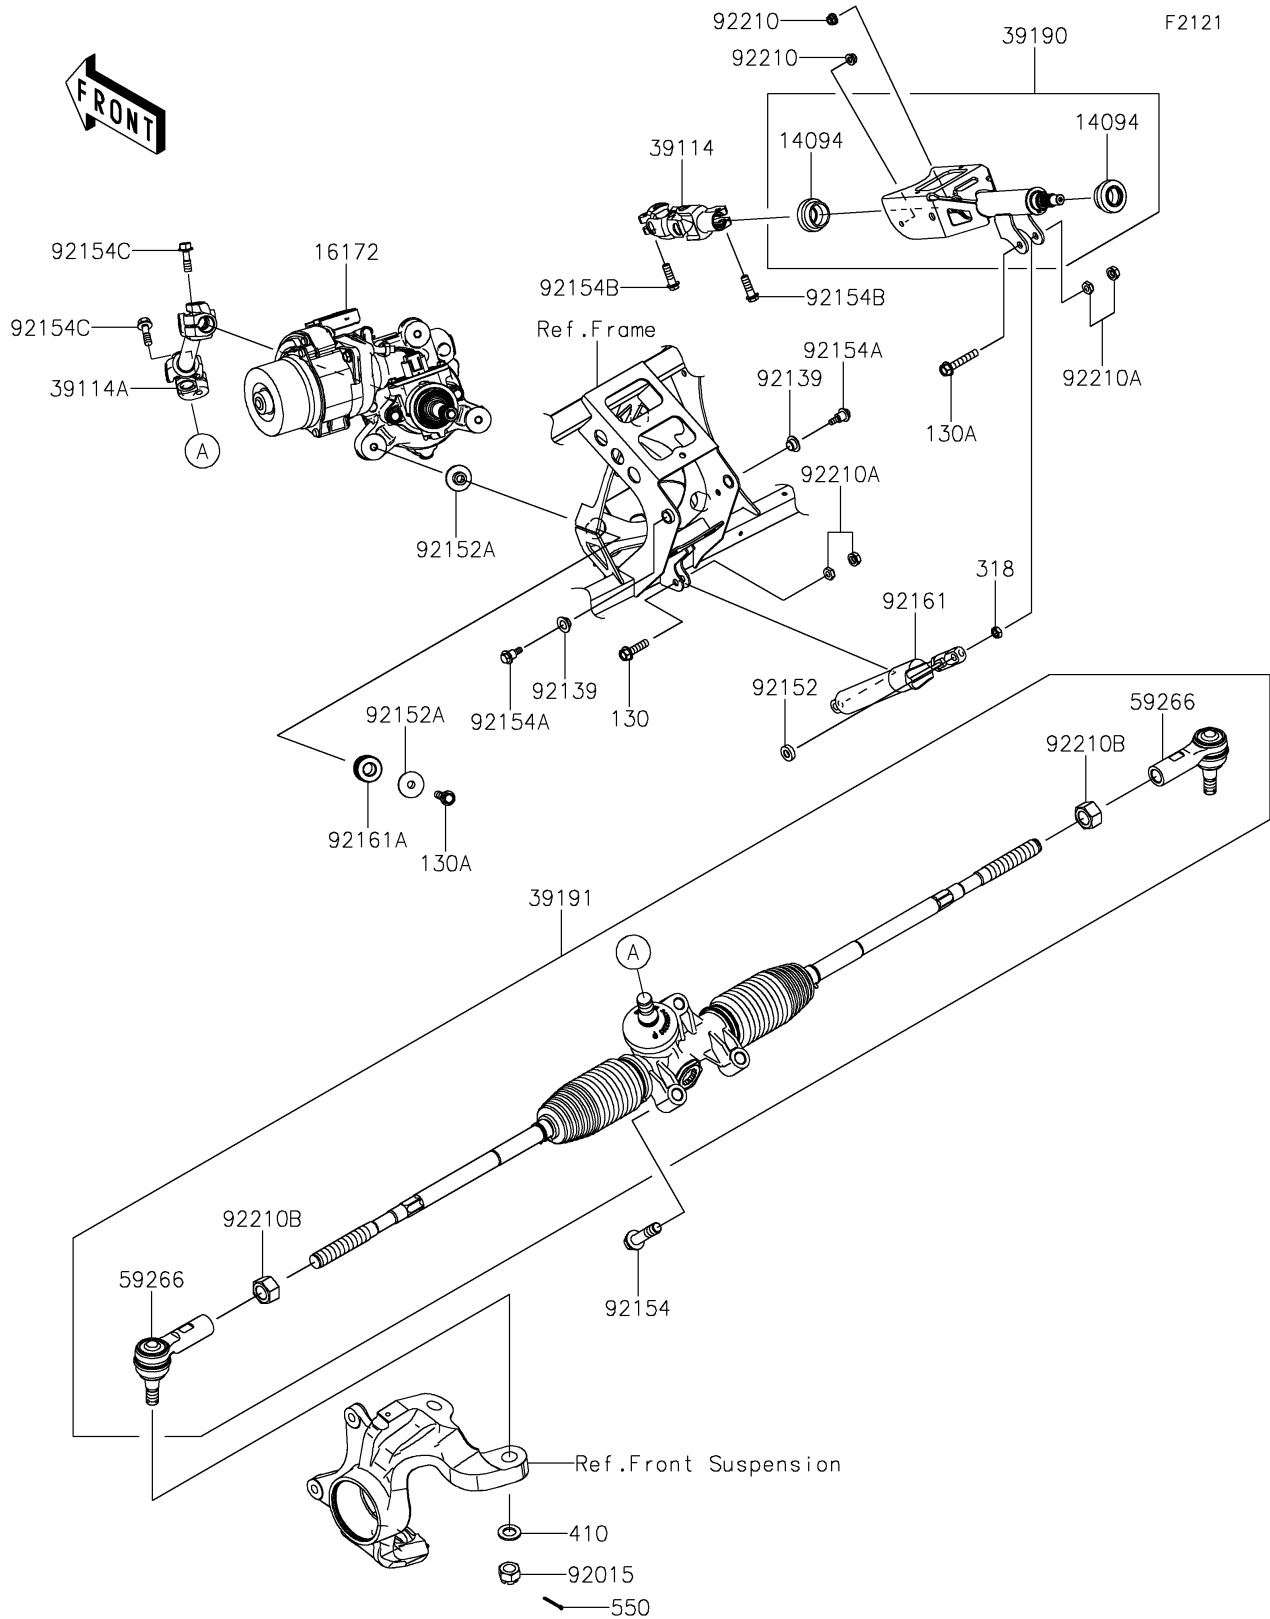

2025 Teryx KRX 1000 eS PARTS DIAGRAM

Steering Shaft

2025 Teryx KRX 1000 eS PARTS LIST

Steering Shaft

ITEM NAME	PART NUMBER	QUANTITY
COVER,STEERING SHAFT (Ref # 14094)	14094-0322	2
ACTUATOR,EPS (Ref # 16172)	16172-0043	1
SHAFT-COMP-STRG,UPP (Ref # 39114)	39114-0024	1
SHAFT-COMP-STRG,LWR (Ref # 39114A)	39114-0043	1
SHAFT-ASSY-STEERING (Ref # 39190)	39190-0018	1
GEAR-ASSY-STEERING (Ref # 39191)	39191-0040	1
JOINT-BALL (Ref # 59266)	59266-0743	2
NUT,CASTLE,14MM (Ref # 92015)	92015-1841	2
BUSHING (Ref # 92139)	92139-0230	2
COLLAR,8.2X18X5 (Ref # 92152)	92152-1848	1
COLLAR,8.5X30X10.6 (Ref # 92152A)	92152-2149	6
BOLT,FLANGED,12X50 (Ref # 92154)	92154-1008	3
BOLT,6X21.5 (Ref # 92154A)	92154-1320	2
BOLT,FLANGED,8X25 (Ref # 92154B)	92154-2190	2
BOLT,FLANGED,8X39 (Ref # 92154C)	92154-7043	2
DAMPER,STEERING TILT (Ref # 92161)	92161-2186	1
DAMPER (Ref # 92161A)	92161-2187	3
NUT,LOCK,FLANGED,6MM (Ref # 92210)	92210-0303	2
NUT,HARD LOCK,8MM (Ref # 92210A)	92210-0934	2
NUT (Ref # 92210B)	92210-1903	2
BOLT-FLANGED,8X30 (Ref # 130)	130CA0830	1
BOLT-FLANGED,8X45 (Ref # 130A)	130CA0845	4
NUT-HEX-SMALL,8MM (Ref # 318)	318BA0800	1
WASHER-PLAIN-SMALL,14MM (Ref # 410)	410AA1400	2
PIN-COTTER,3.0X25 (Ref # 550)	550AA3025	2