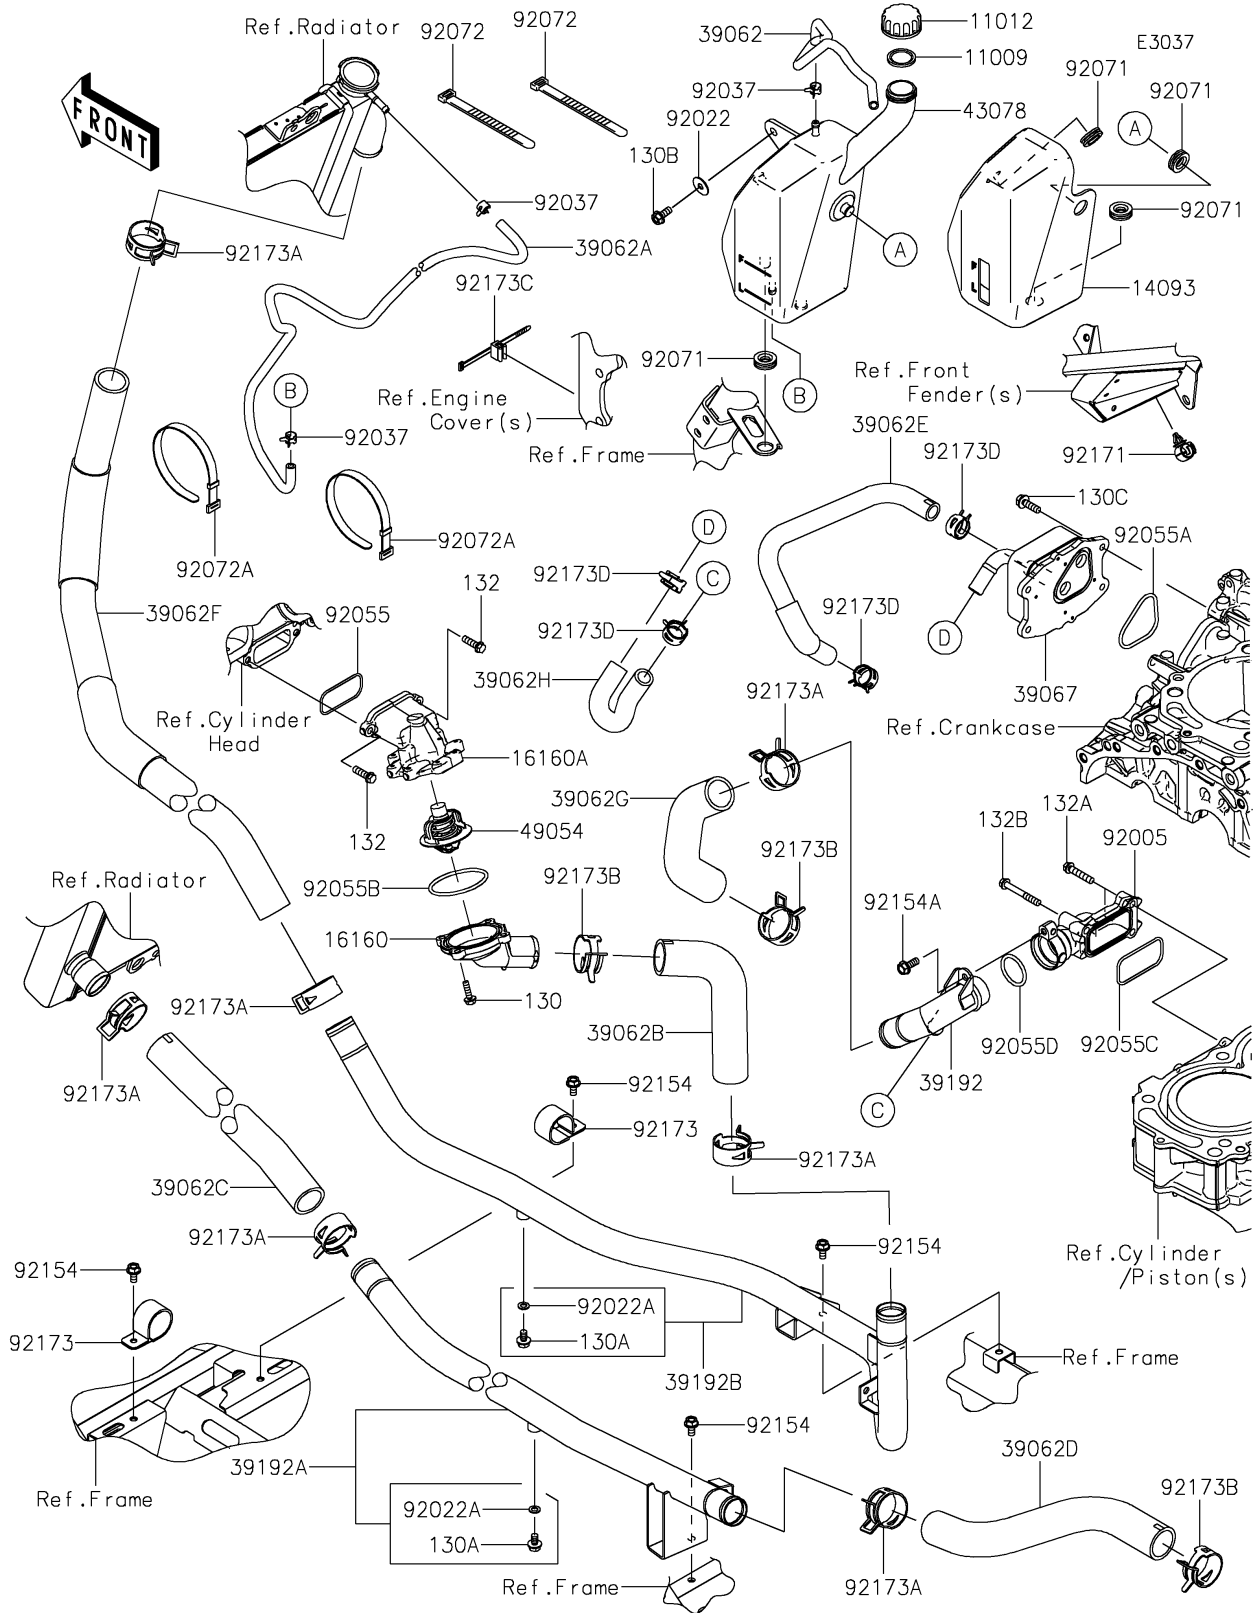

2025 Teryx KRX 1000 eS PARTS DIAGRAM

Water Pipe

2025 Teryx KRX 1000 eS PARTS LIST

Water Pipe

ITEM NAME	PART NUMBER	QUANTITY
GASKET,RESERVOIR TANK CAP (Ref # 11009)	11009-1145	1
CAP (Ref # 11012)	11012-1084	1
COVER,RESERVOIR (Ref # 14093)	14093-0847	1
BODY (Ref # 16160)	16160-0805	1
BODY (Ref # 16160A)	16160-0806	1
HOSE-COOLING,OVERFLOW (Ref # 39062)	39062-0830	1
HOSE-COOLING,RAD-RESERVOIR (Ref # 39062A)	39062-0831	1
HOSE-COOLING,ENGINE-PIPE(RH) (Ref # 39062B)	39062-0833	1
HOSE-COOLING,RADIATOR-PIPE(LH) (Ref # 39062C)	39062-0835	1
HOSE-COOLING,PIPE(LH)-W/PUMP (Ref # 39062D)	39062-0836	1
HOSE-COOLING,OIL COOLER-W/PUMP (Ref # 39062E)	39062-0838	1
HOSE-COOLING,RADIATOR-PIPE(RH) (Ref # 39062F)	39062-0870	1
HOSE-COOLING,W/PUMP-ENGINE (Ref # 39062G)	39062-0936	1
HOSE-COOLING,ENGINE-OIL COOLER (Ref # 39062H)	39062-0937	1
COOLER-OIL (Ref # 39067)	39067-0031	1
PIPE-WATER (Ref # 39192)	39192-0688	1
PIPE-WATER,LH (Ref # 39192A)	39192-0727	1
PIPE-WATER,RH (Ref # 39192B)	39192-0728	1
RESERVOIR (Ref # 43078)	43078-0602	1
THERMOSTAT (Ref # 49054)	49054-0004	1
FITTING (Ref # 92005)	92005-1432	1
WASHER,PLAIN,6.5X20X1 (Ref # 92022)	92022-165	1
WASHER,6.2X11X1 (Ref # 92022A)	92022-304	2
CLAMP,TUBE (Ref # 92037)	92037-1461	3
RING-O,YP 27.6 57.6 1.9 (Ref # 92055)	92055-0021	1
RING-O,46.4X3.1 (Ref # 92055A)	92055-0752	1
RING-O,53.5X2.6 (Ref # 92055B)	92055-0831	1
RING-O,FITTING (Ref # 92055C)	92055-0923	1
RING-O (Ref # 92055D)	92055-1726	1