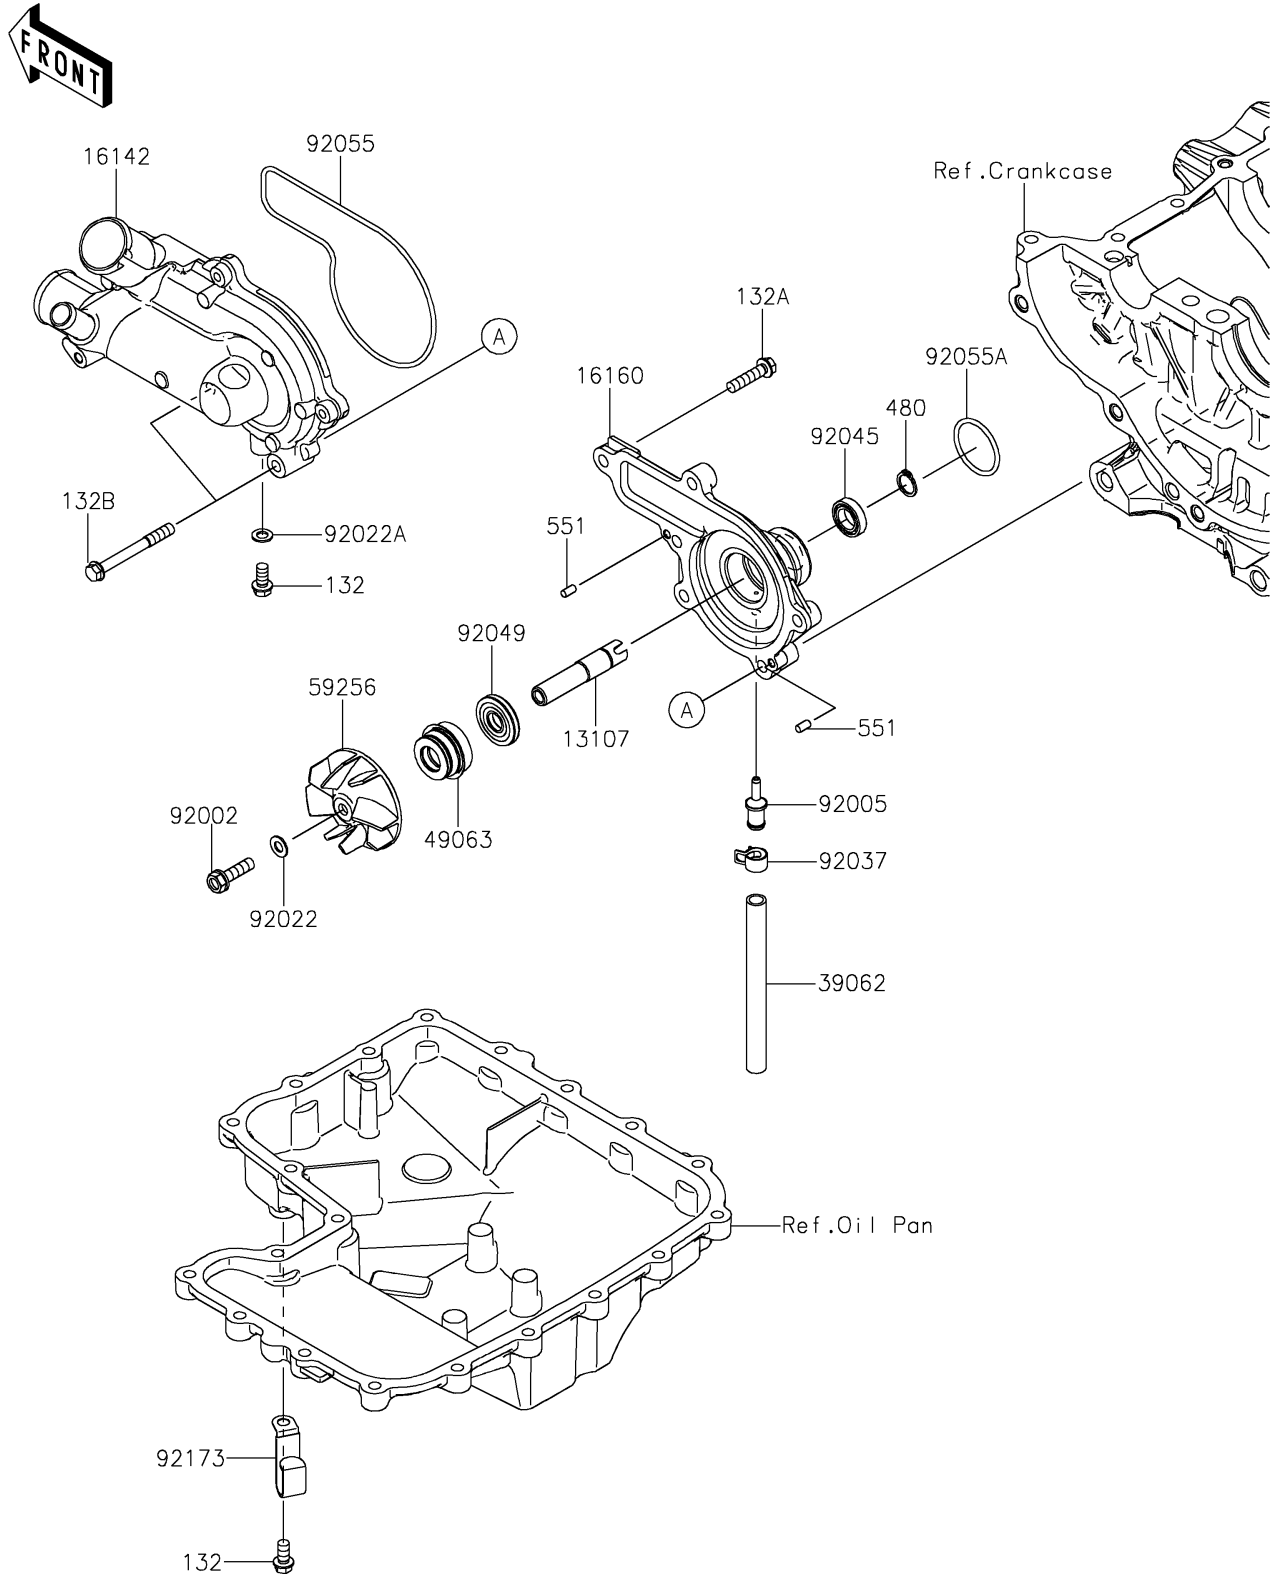

2025 Teryx KRX 1000 eS PARTS DIAGRAM

Water Pump

E3031

2025 Teryx KRX 1000 eS PARTS LIST

Water Pump

ITEM NAME	PART NUMBER	QUANTITY
SHAFT,WATER PUMP BODY (Ref # 13107)	13107-0894	1
COVER-PUMP,WATER (Ref # 16142)	16142-0756	1
BODY,WATER PUMP (Ref # 16160)	16160-0833	1
HOSE-COOLING,7.5X10.5X280 (Ref # 39062)	39062-1949	1
SEAL-MECHANICAL (Ref # 49063)	49063-1055	1
IMPELLER (Ref # 59256)	59256-0017	1
BOLT,6X22 (Ref # 92002)	92002-1154	1
FITTING (Ref # 92005)	92005-1482	1
WASHER,6.1X12X1 (Ref # 92022)	92022-077	1
WASHER,6.2X11X1 (Ref # 92022A)	92022-304	1
CLAMP (Ref # 92037)	92037-2113	1
BEARING-BALL,6801 (Ref # 92045)	92045-0971	1
SEAL-OIL (Ref # 92049)	92049-0778	1
RING-O,WATER PUMP COVER (Ref # 92055)	92055-0921	1
RING-O,28.7X2.4 (Ref # 92055A)	92055-0922	1
CLAMP (Ref # 92173)	92173-2336	1
BOLT-FLANGED-SMALL,6X12 (Ref # 132)	132BA0612	2
BOLT-FLANGED-SMALL,6X25 (Ref # 132A)	132BA0625	4
BOLT-FLANGED-SMALL,6X55 (Ref # 132B)	132BA0655	2
CIRCLIP-TYPE-C,12MM (Ref # 480)	480J1200	1
PIN-DOWEL,4X8 (Ref # 551)	551A0408	2