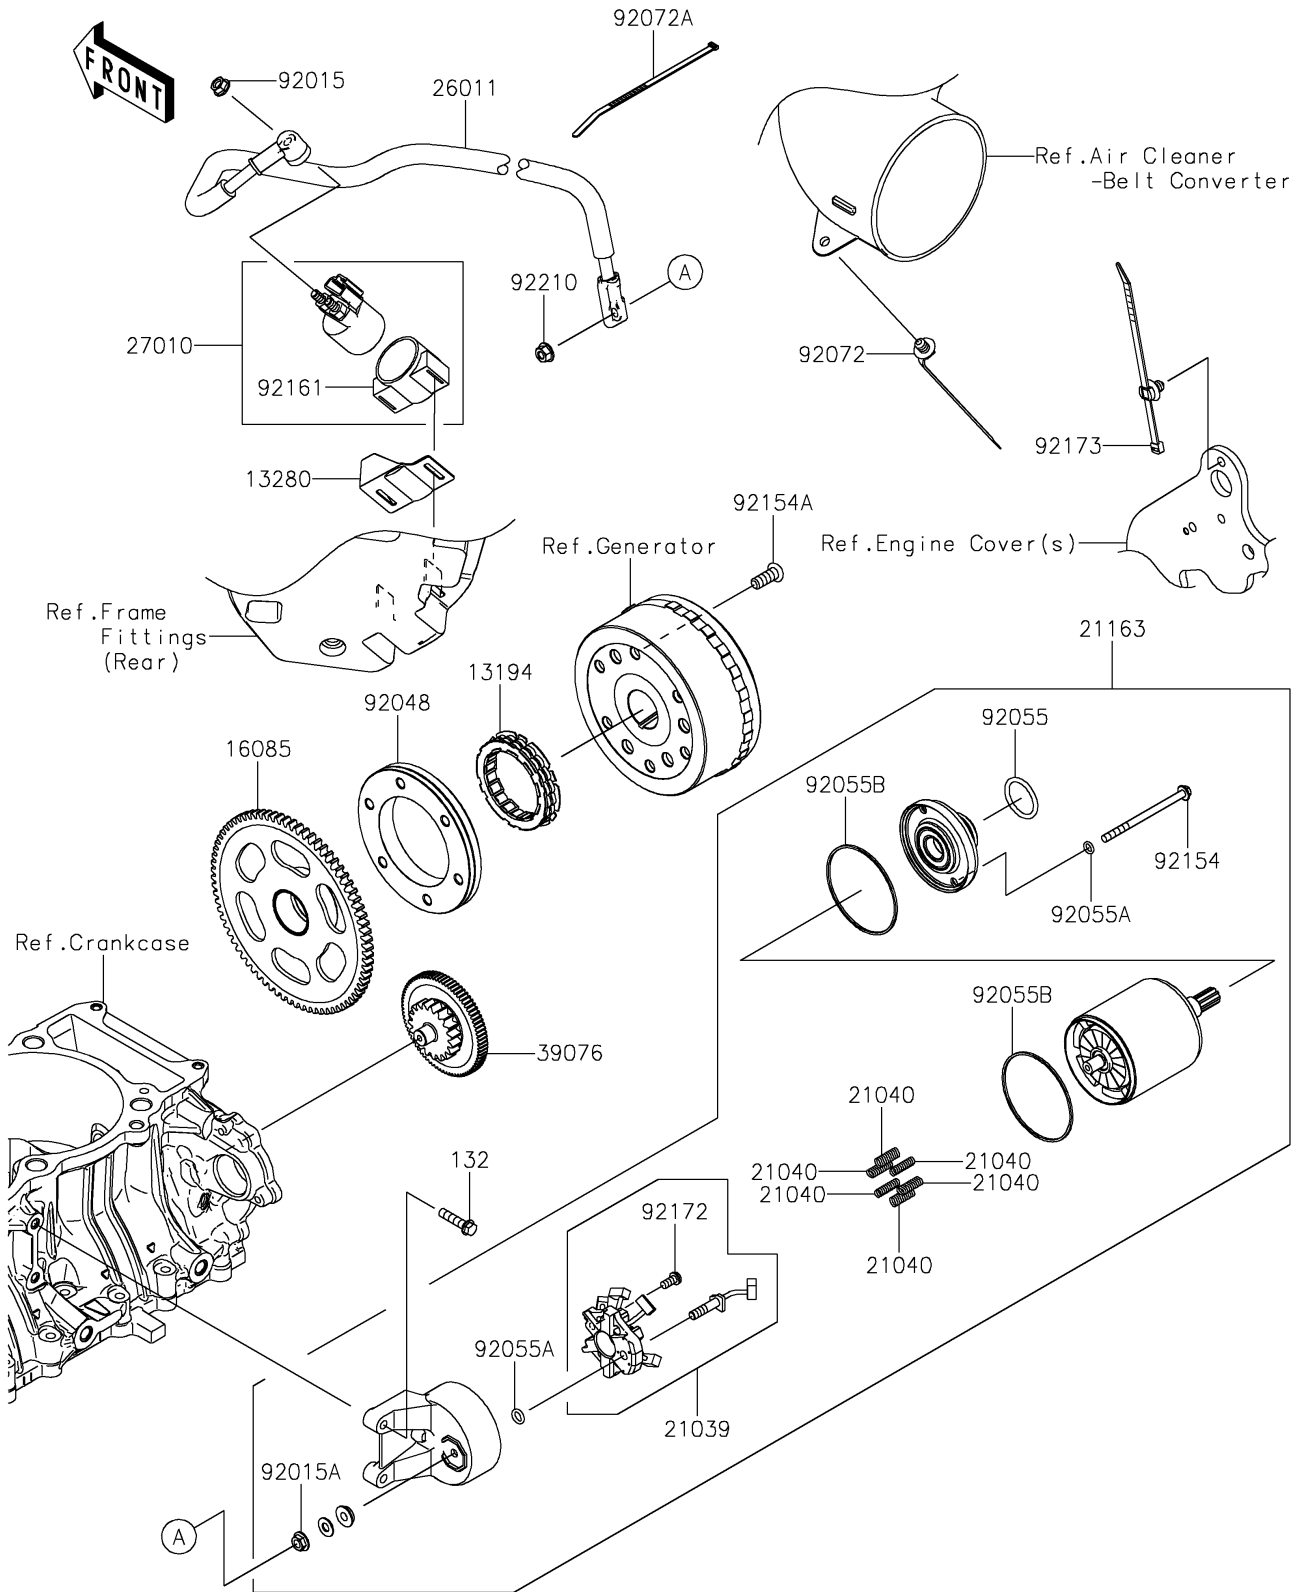

2025 Teryx KRX 1000 eS PARTS DIAGRAM

Starter Motor

E1840

2025 Teryx KRX 1000 eS PARTS LIST

Starter Motor

ITEM NAME	PART NUMBER	QUANTITY
CLUTCH-ONEWAY (Ref # 13194)	13194-0021	1
HOLDER,MAGNETIC SWITCH (Ref # 13280)	13280-0973	1
GEAR,76T (Ref # 16085)	16085-0691	1
BRUSH (Ref # 21039)	21039-0009	1
SPRING-BRUSH (Ref # 21040)	21040-0003	6
STARTER-ELECTRIC (Ref # 21163)	21163-0786	1
WIRE-LEAD (Ref # 26011)	26011-1914	1
SWITCH,MAGNETIC (Ref # 27010)	27010-0766	1
LIMITER (Ref # 39076)	39076-0050	1
NUT,FLANGED,6MM (Ref # 92015)	92015-1367	1
NUT,STARTER MOTOR (Ref # 92015A)	92015-1476	1
RACE (Ref # 92048)	92048-0041	1
RING-O (Ref # 92055)	92055-1276	1
RING-O,4.5X2.0 (Ref # 92055A)	92055-1370	3
RING-O,STARTER MOTOR (Ref # 92055B)	92055-1381	2
BAND,OS170-FT7(BLACK) (Ref # 92072)	92072-1414	1
BAND,L=292.1 (Ref # 92072A)	92072-3509	1
BOLT (Ref # 92154)	92154-0265	2
BOLT,TORX,8X20 (Ref # 92154A)	92154-0421	6
DAMPER,MAGNETIC SWITCH (Ref # 92161)	92161-1722	1
SCREW (Ref # 92172)	92172-0334	1
CLAMP (Ref # 92173)	92173-2188	1
NUT,6MM (Ref # 92210)	92210-0188	1
BOLT-FLANGED-SMALL,6X25 (Ref # 132)	132BA0625	2