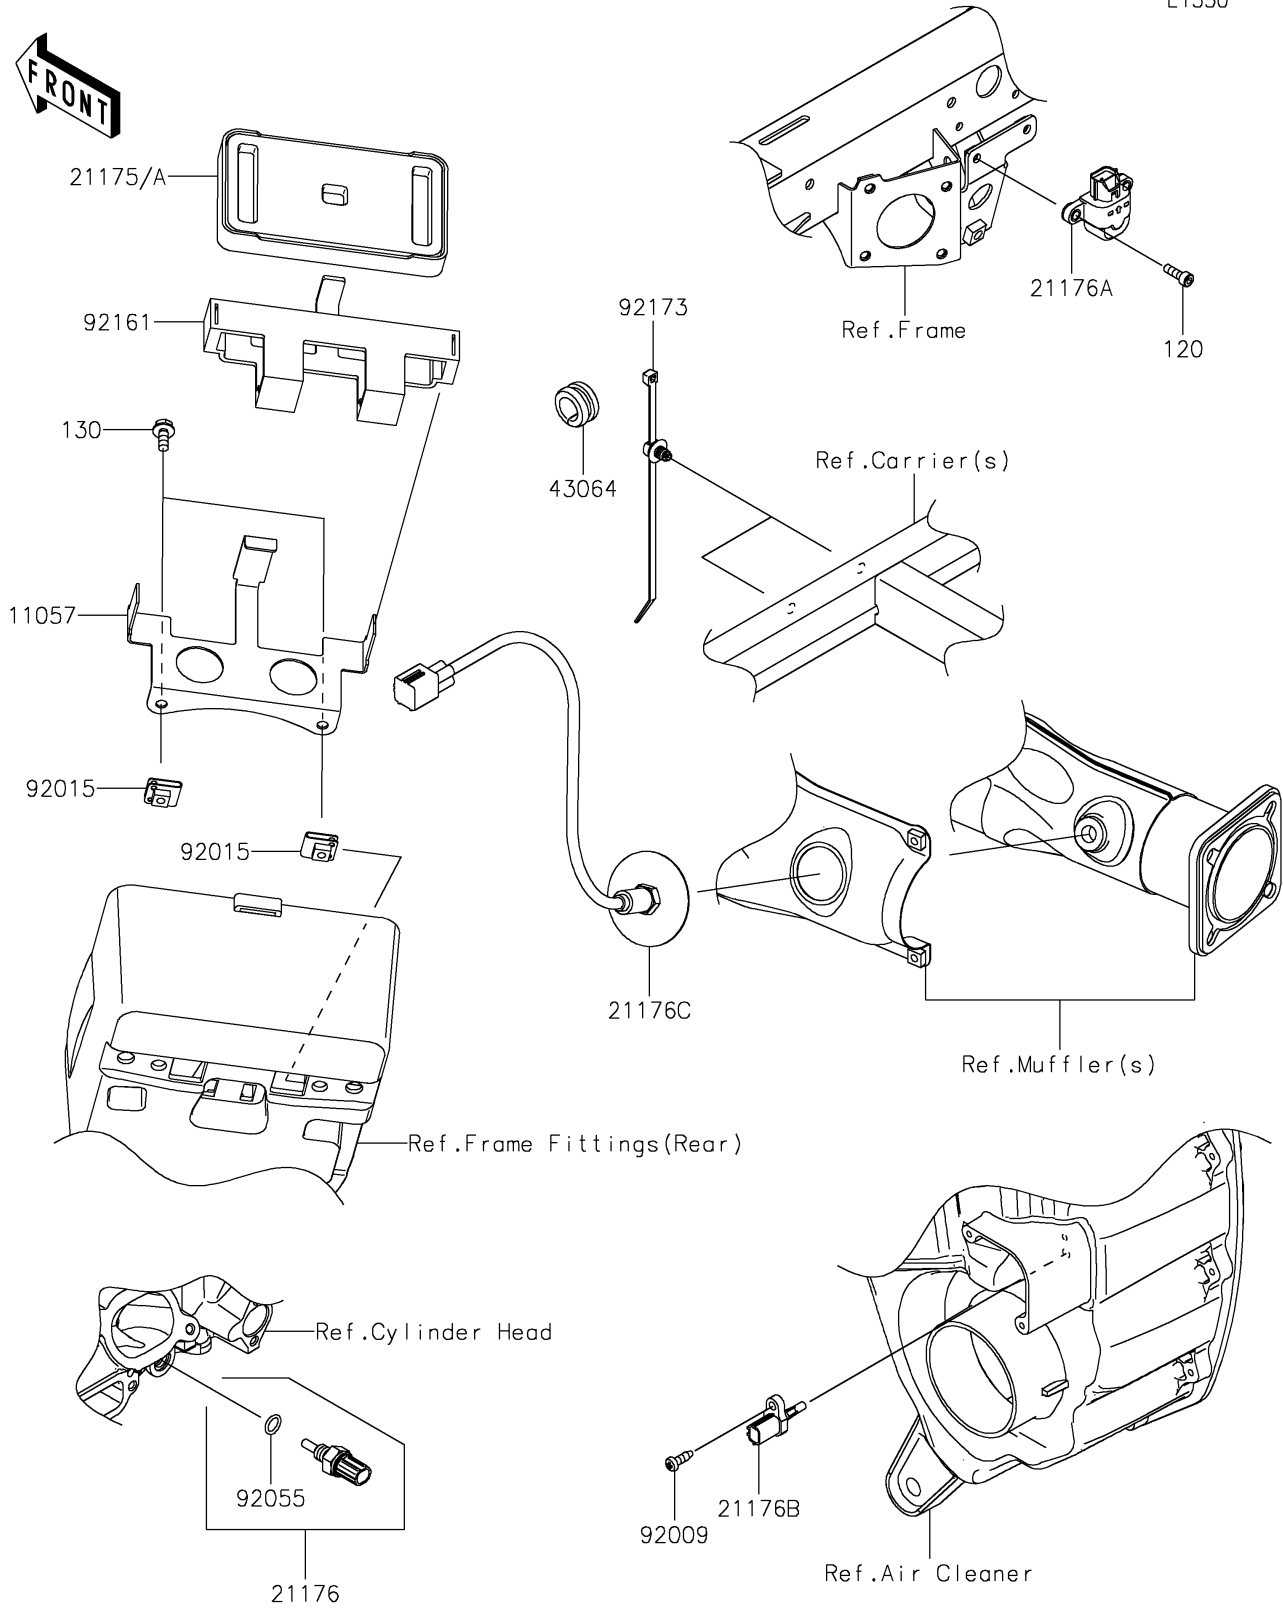

2025 Teryx KRX 1000 eS PARTS DIAGRAM

Fuel Injection

E1530

2025 Teryx KRX 1000 eS PARTS LIST

Fuel Injection

ITEM NAME	PART NUMBER	QUANTITY
BRACKET,ECU (Ref # 11057)	11057-2230	1
CONTROL UNIT-ELECTRONIC (Ref # 21175)	21175-1955	1
CONTROL UNIT-ELECTRONIC (Ref # 21175A)	21175-1956	1
SENSOR,WATER TEMP (Ref # 21176)	21176-0009	1
SENSOR,VEHICLE-DOWN (Ref # 21176A)	21176-0026	1
SENSOR,AIR TEMPERATURE (Ref # 21176B)	21176-0048	1
SENSOR,OXYGEN (Ref # 21176C)	21176-1147	1
GROMMET,HOSE CLAMP (Ref # 43064)	43064-007	2
SCREW,TAPPING,5X16 (Ref # 92009)	92009-1984	1
NUT,CLAMP,6MM (Ref # 92015)	92015-1678	2
RING-O,9.5X1.9 (Ref # 92055)	92055-0016	1
DAMPER,ECU (Ref # 92161)	92161-2183	1
CLAMP (Ref # 92173)	92173-2188	2
BOLT-SOCKET,5X16 (Ref # 120)	120CA0516	2
BOLT-FLANGED,6X14 (Ref # 130)	130CA0614	2