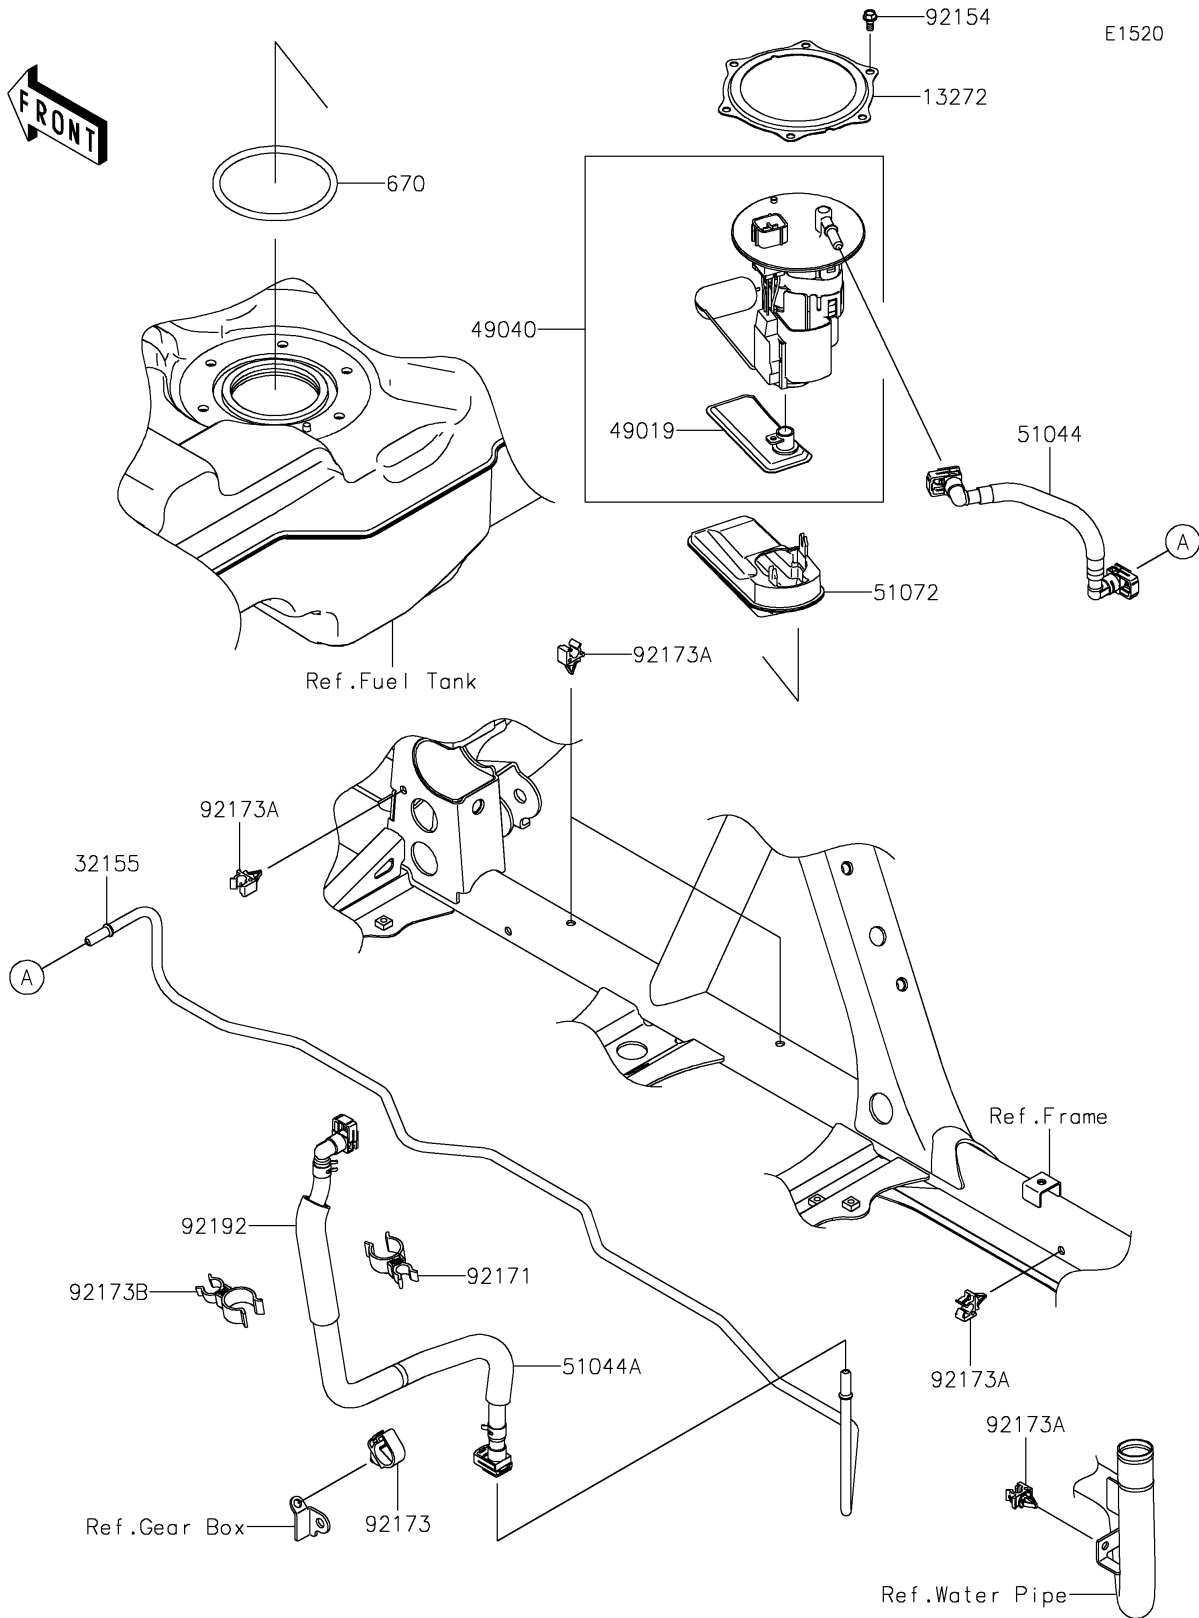

2025 Teryx KRX 1000 eS PARTS DIAGRAM

Fuel Pump

2025 Teryx KRX 1000 eS PARTS LIST

Fuel Pump

ITEM NAME	PART NUMBER	QUANTITY
PLATE (Ref # 13272)	13272-2500	1
PIPE,FUEL (Ref # 32155)	32155-3718	1
FILTER-FUEL (Ref # 49019)	49019-0034	1
PUMP-FUEL (Ref # 49040)	49040-0782	1
TUBE-ASSY,FUEL PUMP-PIPE (Ref # 51044)	51044-0905	1
TUBE-ASSY,PIPE-ENGINE (Ref # 51044A)	51044-0944	1
CHAMBER-FUEL (Ref # 51072)	51072-0008	1
BOLT,FUEL PUMP (Ref # 92154)	92154-1326	6
CLAMP (Ref # 92171)	92171-0762	1
CLAMP (Ref # 92173)	92173-0861	1
CLAMP,FUEL PIPE (Ref # 92173A)	92173-1213	5
CLAMP,CLIP (Ref # 92173B)	92173-2286	1
TUBE,CORRUGATED,19.5X23.8X120 (Ref # 92192)	92192-2335	1
O RING (Ref # 670)	670E5090	1