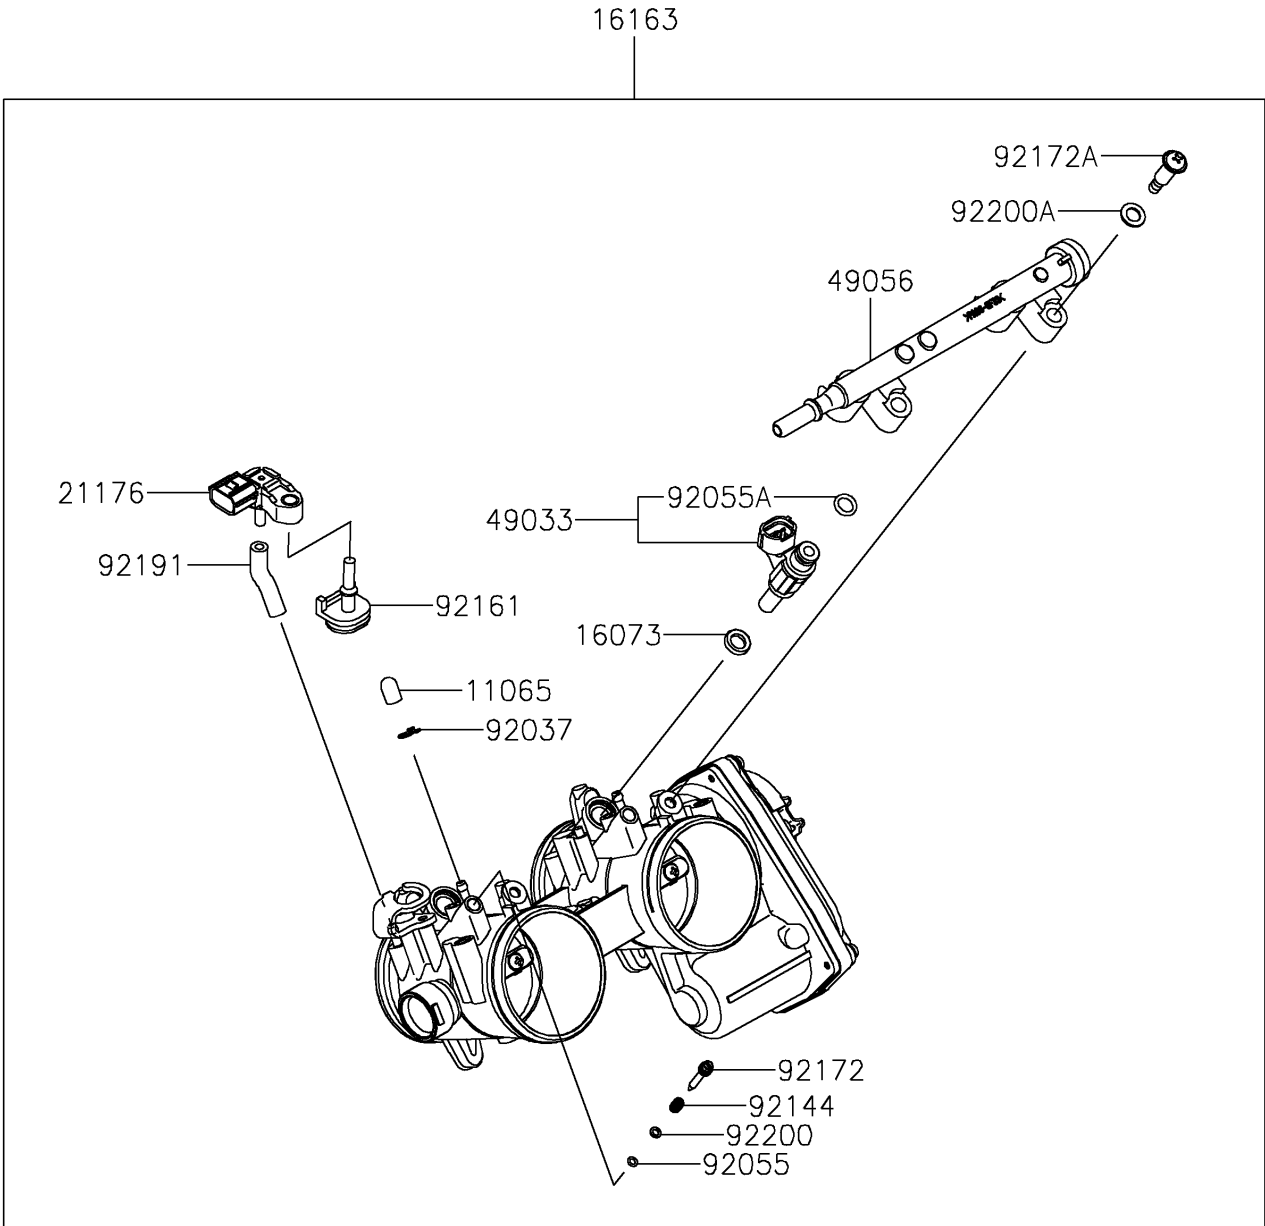

2025 Teryx KRX 1000 eS PARTS DIAGRAM

Throttle

E1510

2025 Teryx KRX 1000 eS PARTS LIST

Throttle

ITEM NAME	PART NUMBER	QUANTITY
CAP (Ref # 11065)	11065-0072	2
INSULATOR (Ref # 16073)	16073-0848	2
THROTTLE-ASSY (Ref # 16163)	16163-0991	1
SENSOR,PRESSURE (Ref # 21176)	21176-0906	1
NOZZLE-INJECTION (Ref # 49033)	49033-0040	2
PIPE-INJECTION (Ref # 49056)	49056-0564	1
CLAMP,TUBE (Ref # 92037)	92037-1124	2
RING-O (Ref # 92055)	92055-0840	2
RING-O,INJECTION NOZZLE (Ref # 92055A)	92055-0937	2
SPRING,THROTTLE STOP SCREW (Ref # 92144)	92144-1674	2
DAMPER (Ref # 92161)	92161-0673	1
SCREW (Ref # 92172)	92172-0156	2
SCREW,PIPE INJECTION (Ref # 92172A)	92172-0828	2
TUBE,3.2X7.4X40 (Ref # 92191)	92191-1551	1
WASHER,PILOT AIR SCREW (Ref # 92200)	92200-1564	2
WASHER (Ref # 92200A)	92200-3807	2