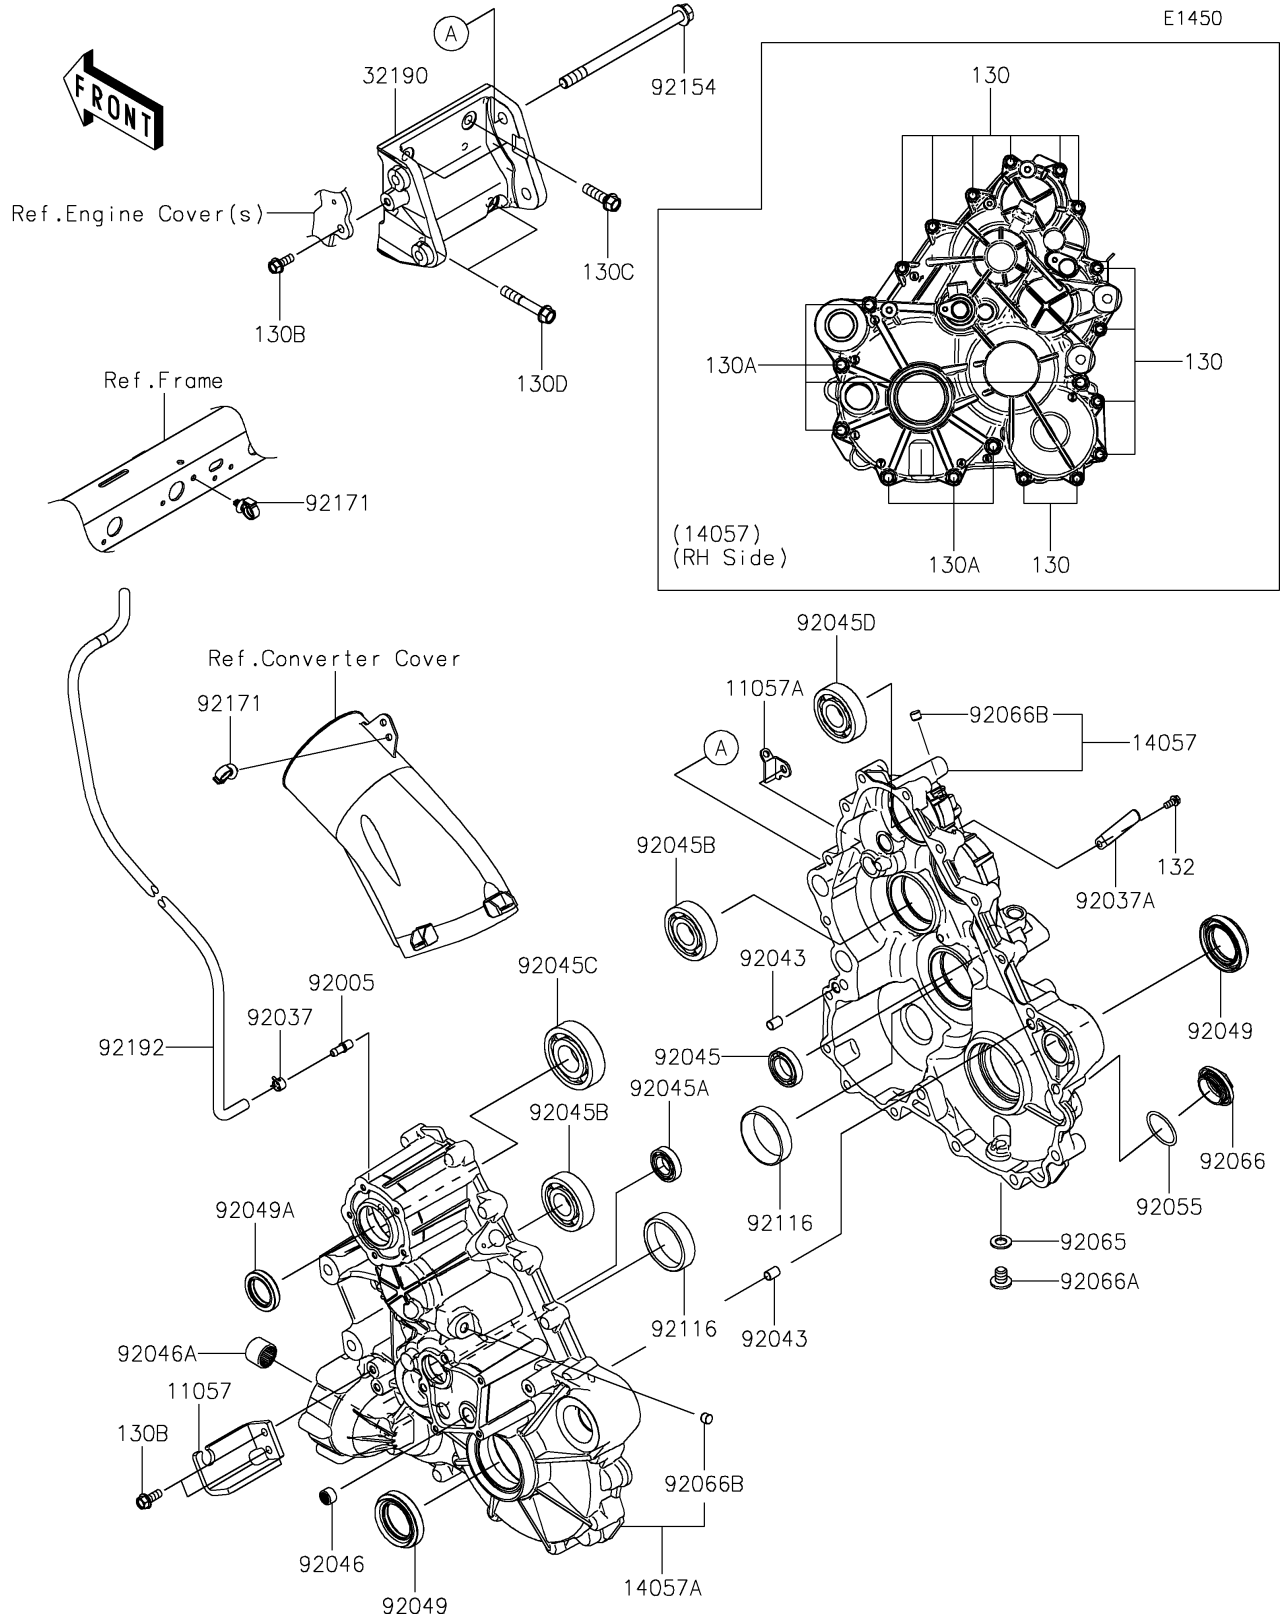

2025 Teryx KRX 1000 eS PARTS DIAGRAM

Gear Box

2025 Teryx KRX 1000 eS PARTS LIST

Gear Box

ITEM NAME	PART NUMBER	QUANTITY
BRACKET,CABLE (Ref # 11057)	11057-1898	1
BRACKET (Ref # 11057A)	11057-4094	1
CASE-COMP-GEAR (Ref # 14057)	14057-0023	1
CASE-COMP-GEAR (Ref # 14057A)	14057-0024	1
BRACKET-ENGINE (Ref # 32190)	32190-0776	1
FITTING,BREATHER (Ref # 92005)	92005-1127	1
CLAMP,TUBE (Ref # 92037)	92037-1505	1
CLAMP (Ref # 92037A)	92037-1993	1
PIN,DOWEL,10X14 (Ref # 92043)	92043-1037	2
BEARING-BALL,#6905 (Ref # 92045)	92045-036	1
BEARING-BALL,6904 (Ref # 92045A)	92045-0705	1
BEARING-BALL,6305RSH2 (Ref # 92045B)	92045-0899	2
BEARING-BALL,TMB306C3 (Ref # 92045C)	92045-0900	1
BEARING-BALL,6305 (Ref # 92045D)	92045-0947	1
BEARING-NEEDLE,HK1210FM (Ref # 92046)	92046-0034	1
BEARING-NEEDLE (Ref # 92046A)	92046-0039	1
SEAL-OIL,TC9Y 40X62X10X17.2 (Ref # 92049)	92049-0815	2
SEAL-OIL,HTC 30X45X8 (Ref # 92049A)	92049-0848	1
RING-O,35.8MM (Ref # 92055)	92055-1281	1
GASKET,12X22X2 (Ref # 92065)	92065-097	1
PLUG,36X7.5 (Ref # 92066)	92066-0744	1
PLUG,12X15 (Ref # 92066A)	92066-0943	1
PLUG (Ref # 92066B)	92066-1013	2
BEARING-ROLLER,HC30305J (Ref # 92116)	92116-0011	2
BOLT,12X175 (Ref # 92154)	92154-3859	2
CLAMP (Ref # 92171)	92171-0453	2
TUBE,5.8X10.8X935 (Ref # 92192)	92192-1921	1
BOLT-FLANGED,8X45 (Ref # 130)	130BA0845	12
BOLT-FLANGED,10X55 (Ref # 130A)	130BA1055	7

2025 Teryx KRX 1000 eS PARTS LIST

Gear Box

ITEM NAME	PART NUMBER	QUANTITY
BOLT-FLANGED,8X20 (Ref # 130B)	130CA0820	3
BOLT-FLANGED,10X35 (Ref # 130C)	130CA1035	2
BOLT-FLANGED,10X60 (Ref # 130D)	130CA1060	2
BOLT-FLANGED-SMALL,6X12 (Ref # 132)	132BA0612	1