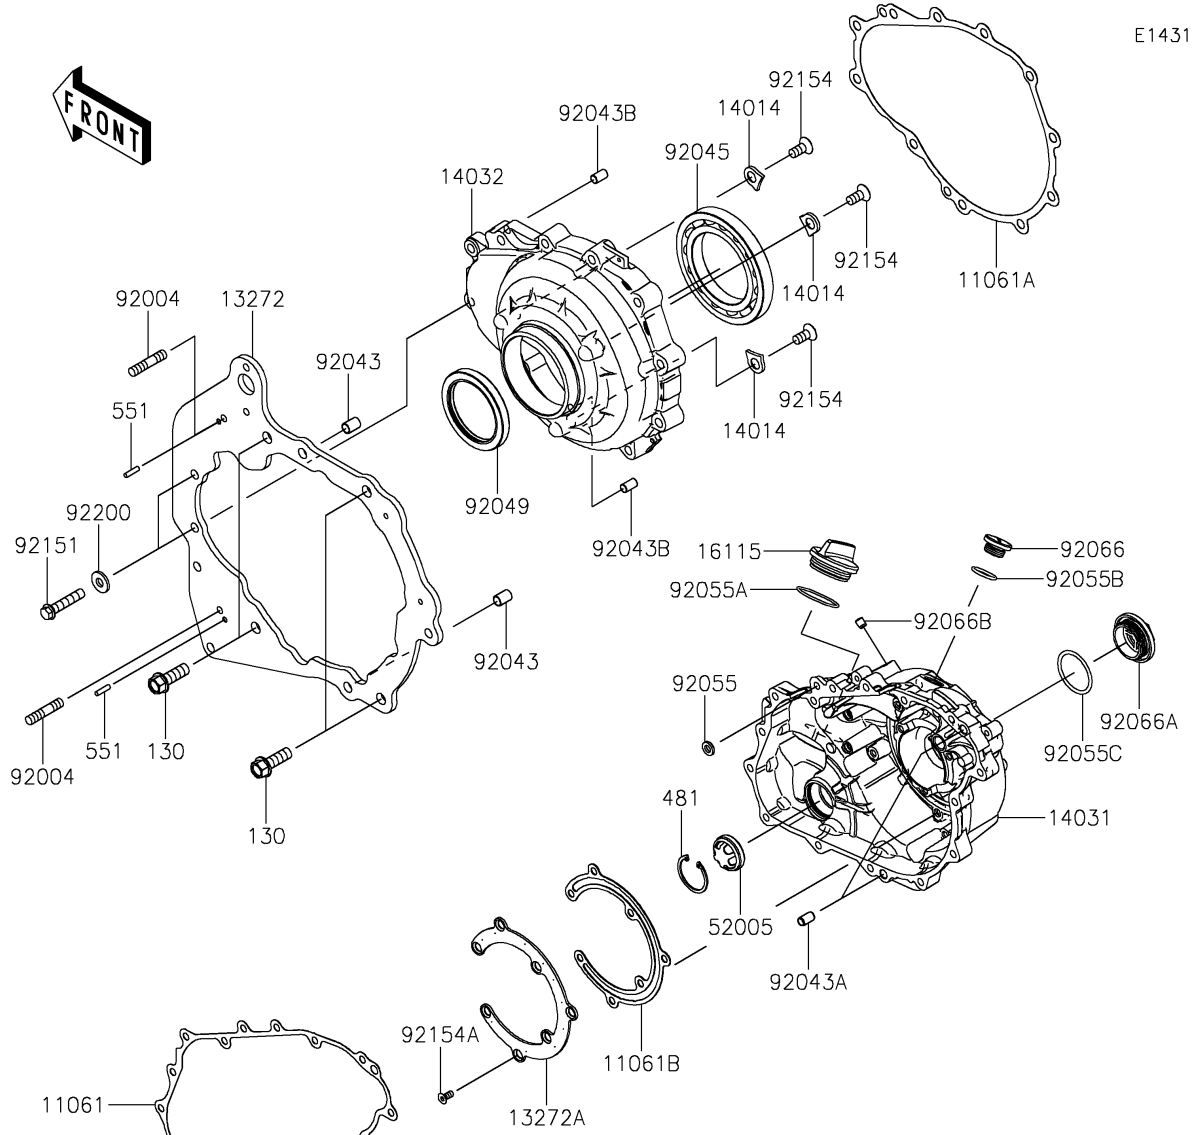

2025 Teryx KRX 1000 eS PARTS DIAGRAM

Engine Cover(s)

E1431

2025 Teryx KRX 1000 eS PARTS LIST

Engine Cover(s)

ITEM NAME	PART NUMBER	QUANTITY
GASKET,GENERATOR COVER (Ref # 11061)	11061-1304	1
GASKET,CLUTCH COVER (Ref # 11061A)	11061-1305	1
GASKET,GENERATOR COVER (Ref # 11061B)	11061-1483	1
PLATE,CLUTCH COVER,BACK (Ref # 13272)	13272-2799	1
PLATE,GENERATOR (Ref # 13272A)	13272-4093	1
PLATE-POSITION (Ref # 14014)	14014-0556	3
COVER-GENERATOR (Ref # 14031)	14031-0665	1
COVER-CLUTCH (Ref # 14032)	14032-0646	1
CAP-OIL FILLER (Ref # 16115)	16115-1064	1
GAUGE,OIL (Ref # 52005)	52005-0766	1
STUD,8X30 (Ref # 92004)	92004-0790	2
PIN,DOWEL,10X14 (Ref # 92043)	92043-1037	2
PIN,6.2X8X14 (Ref # 92043A)	92043-1263	2
PIN,8X14 (Ref # 92043B)	92043-1567	2
BEARING-BALL,16014CS45 (Ref # 92045)	92045-0709	1
SEAL-OIL,HTC 59X77X9 (Ref # 92049)	92049-0820	1
RING-O,OD=13 (Ref # 92055)	92055-074	1
RING-O,37.2X1.9 (Ref # 92055A)	92055-0959	1
RING-O,20X2 (Ref # 92055B)	92055-1146	1
RING-O,35.8MM (Ref # 92055C)	92055-1281	1
PLUG,COVER (Ref # 92066)	92066-0011	1
PLUG,36X7.5 (Ref # 92066A)	92066-0744	1
PLUG,OIL LINE,7.2X8 (Ref # 92066B)	92066-1012	1
BOLT,8X40 (Ref # 92151)	92151-1621	11
BOLT,FLAT,8X13.6 (Ref # 92154)	92154-0978	3
BOLT,5X12 (Ref # 92154A)	92154-4490	7
WASHER,8.5X18X2.3 (Ref # 92200)	92200-1213	2
BOLT-FLANGED,10X30 (Ref # 130)	130BA1030	4
BOLT-FLANGED-SMALL,6X30 (Ref # 132)	132BA0630	15

2025 Teryx KRX 1000 eS PARTS LIST

Engine Cover(s)

ITEM NAME	PART NUMBER	QUANTITY
CIRCLIP (Ref # 481)	481J3400	1
PIN-DOWEL,4X16 (Ref # 551)	551A0416	2