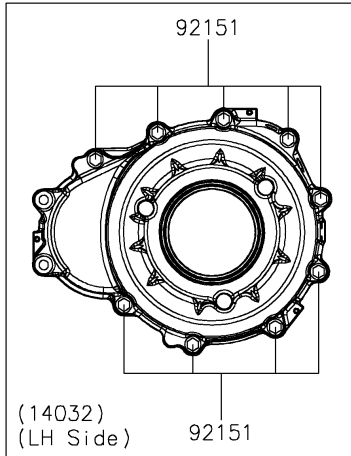

2025 Teryx KRX 1000 eS PARTS DIAGRAM

Engine Cover(s)

E1431

2025 Teryx KRX 1000 eS PARTS LIST

Engine Cover(s)

ITEM NAME	PART NUMBER	QUANTITY
GASKET,GENERATOR COVER (Ref # 11061)	11061-1304	1
GASKET,CLUTCH COVER (Ref # 11061A)	11061-1305	1
GASKET,GENERATOR COVER (Ref # 11061B)	11061-1483	1
PLATE,CLUTCH COVER,BACK (Ref # 13272)	13272-2799	1
PLATE,GENERATOR (Ref # 13272A)	13272-4093	1
PLATE-POSITION (Ref # 14014)	14014-0556	3
COVER-GENERATOR (Ref # 14031)	14031-0665	1
COVER-CLUTCH (Ref # 14032)	14032-0646	1
CAP-OIL FILLER (Ref # 16115)	16115-1064	1
GAUGE,OIL (Ref # 52005)	52005-0766	1
STUD,8X30 (Ref # 92004)	92004-0790	2
PIN,DOWEL,10X14 (Ref # 92043)	92043-1037	2
PIN,6.2X8X14 (Ref # 92043A)	92043-1263	2
PIN,8X14 (Ref # 92043B)	92043-1567	2
BEARING-BALL,16014CS45 (Ref # 92045)	92045-0709	1
SEAL-OIL,HTC 59X77X9 (Ref # 92049)	92049-0820	1
RING-O,OD=13 (Ref # 92055)	92055-074	1
RING-O,37.2X1.9 (Ref # 92055A)	92055-0959	1
RING-O,20X2 (Ref # 92055B)	92055-1146	1
RING-O,35.8MM (Ref # 92055C)	92055-1281	1
PLUG,COVER (Ref # 92066)	92066-0011	1
PLUG,36X7.5 (Ref # 92066A)	92066-0744	1
PLUG,OIL LINE,7.2X8 (Ref # 92066B)	92066-1012	1
BOLT,8X40 (Ref # 92151)	92151-1621	11
BOLT,FLAT,8X13.6 (Ref # 92154)	92154-0978	3
BOLT,5X12 (Ref # 92154A)	92154-4490	7
WASHER,8.5X18X2.3 (Ref # 92200)	92200-1213	2
BOLT-FLANGED,10X30 (Ref # 130)	130BA1030	4
BOLT-FLANGED-SMALL,6X30 (Ref # 132)	132BA0630	15

2025 Teryx KRX 1000 eS PARTS LIST

Engine Cover(s)

ITEM NAME	PART NUMBER	QUANTITY
CIRCLIP (Ref # 481)	481J3400	1
PIN-DOWEL,4X16 (Ref # 551)	551A0416	2