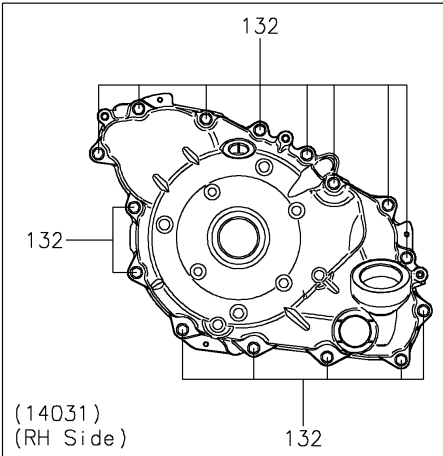

2025 Teryx KRX 1000 eS PARTS DIAGRAM

Engine Cover(s)

E1431

2025 Teryx KRX 1000 eS PARTS LIST

Engine Cover(s)

ITEM NAME	PART NUMBER	QUANTITY
GASKET,GENERATOR COVER (Ref # 11061)	11061-1304	1
GASKET,CLUTCH COVER (Ref # 11061A)	11061-1305	1
GASKET,GENERATOR COVER (Ref # 11061B)	11061-1483	1
PLATE,CLUTCH COVER,BACK (Ref # 13272)	13272-2799	1
PLATE,GENERATOR (Ref # 13272A)	13272-4093	1
PLATE-POSITION (Ref # 14014)	14014-0556	3
COVER-GENERATOR (Ref # 14031)	14031-0665	1
COVER-CLUTCH (Ref # 14032)	14032-0646	1
CAP-OIL FILLER (Ref # 16115)	16115-1064	1
GAUGE,OIL (Ref # 52005)	52005-0766	1
STUD,8X30 (Ref # 92004)	92004-0790	2
PIN,DOWEL,10X14 (Ref # 92043)	92043-1037	2
PIN,6.2X8X14 (Ref # 92043A)	92043-1263	2
PIN,8X14 (Ref # 92043B)	92043-1567	2
BEARING-BALL,16014CS45 (Ref # 92045)	92045-0709	1
SEAL-OIL,HTC 59X77X9 (Ref # 92049)	92049-0820	1
RING-O,OD=13 (Ref # 92055)	92055-074	1
RING-O,37.2X1.9 (Ref # 92055A)	92055-0959	1
RING-O,20X2 (Ref # 92055B)	92055-1146	1
RING-O,35.8MM (Ref # 92055C)	92055-1281	1
PLUG,COVER (Ref # 92066)	92066-0011	1
PLUG,36X7.5 (Ref # 92066A)	92066-0744	1
PLUG,OIL LINE,7.2X8 (Ref # 92066B)	92066-1012	1
BOLT,8X40 (Ref # 92151)	92151-1621	11
BOLT,FLAT,8X13.6 (Ref # 92154)	92154-0978	3
BOLT,5X12 (Ref # 92154A)	92154-4490	7
WASHER,8.5X18X2.3 (Ref # 92200)	92200-1213	2
BOLT-FLANGED,10X30 (Ref # 130)	130BA1030	4
BOLT-FLANGED-SMALL,6X30 (Ref # 132)	132BA0630	15

2025 Teryx KRX 1000 eS PARTS LIST

Engine Cover(s)

ITEM NAME	PART NUMBER	QUANTITY
CIRCLIP (Ref # 481)	481J3400	1
PIN-DOWEL,4X16 (Ref # 551)	551A0416	2