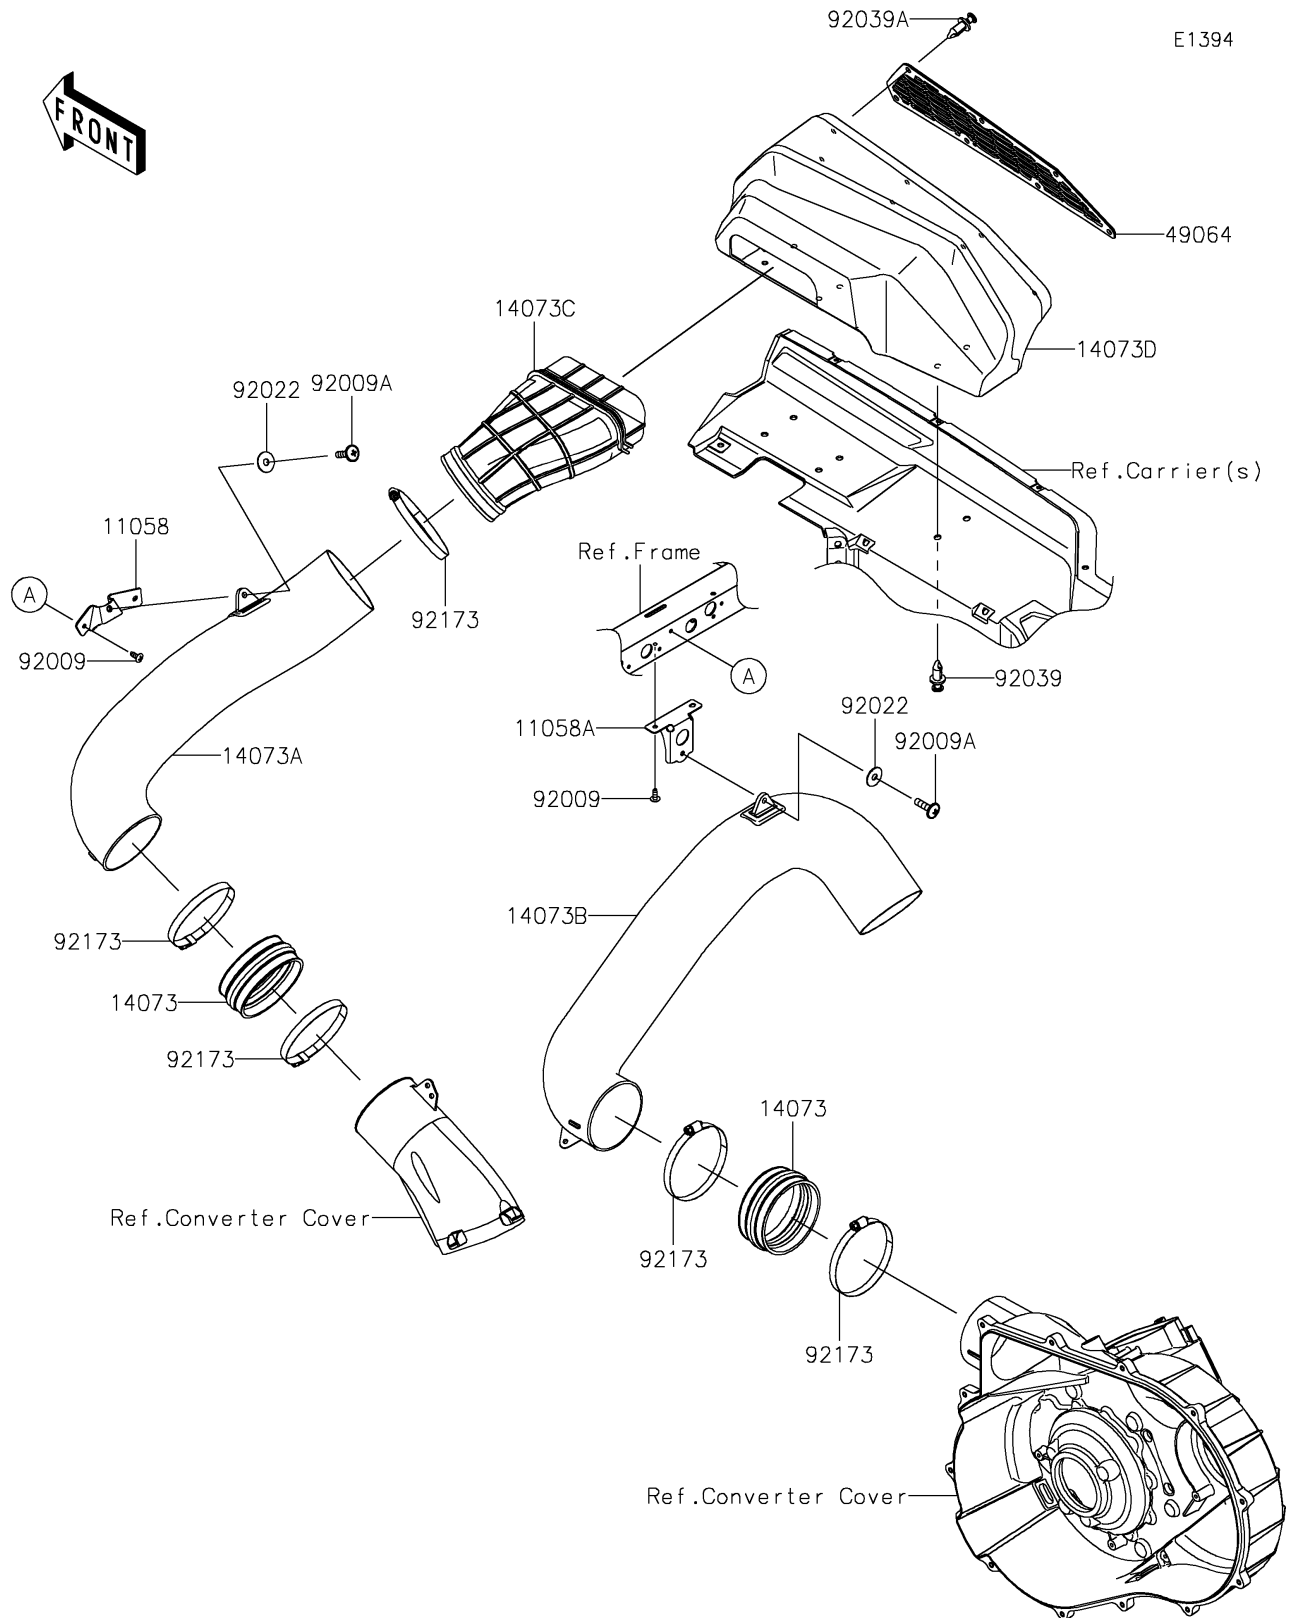

# 2025 Teryx KRX 1000 eS PARTS DIAGRAM

Air Cleaner-Belt Converter

## 2025 Teryx KRX 1000 eS PARTS LIST

### Air Cleaner-Belt Converter

ITEM NAME	PART NUMBER	QUANTITY
BRACKET (Ref # 11058)	11058-1656	1
BRACKET (Ref # 11058A)	11058-1657	1
DUCT (Ref # 14073)	14073-0909	2
DUCT,INTAKE (Ref # 14073A)	14073-0910	1
DUCT,EXHAUST (Ref # 14073B)	14073-0911	1
DUCT (Ref # 14073C)	14073-0919	1
DUCT (Ref # 14073D)	14073-0955	1
FILTER-AIR (Ref # 49064)	49064-0013	1
SCREW,TAPPING,6X16 (Ref # 92009)	92009-1166	4
SCREW,6X22 (Ref # 92009A)	92009-1441	2
WASHER,PLAIN,6.5X20X1 (Ref # 92022)	92022-165	2
RIVET,TWO-PIECE CLIP (Ref # 92039)	92039-0818	7
RIVET (Ref # 92039A)	92039-0776	6
CLAMP,130MM (Ref # 92173)	92173-1938	5