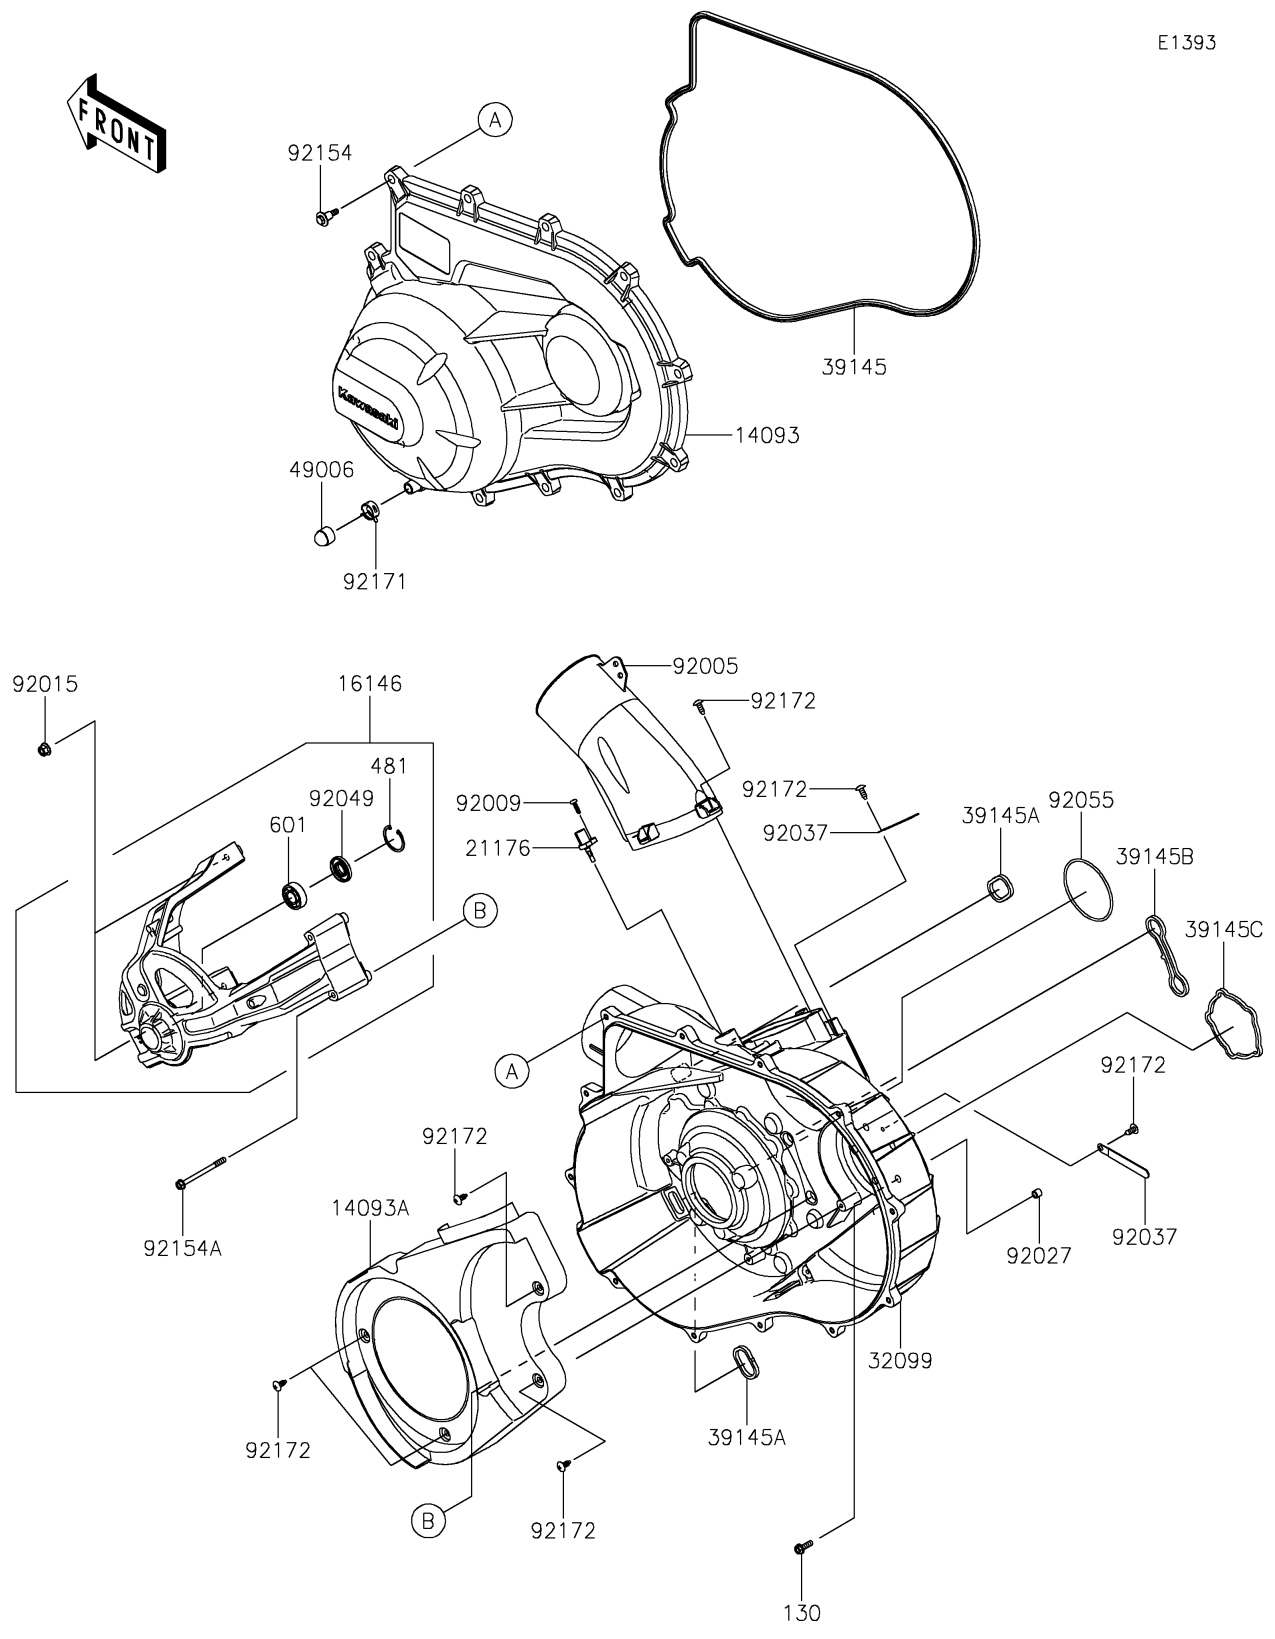

# 2025 Teryx KRX 1000 eS PARTS DIAGRAM

Converter Cover

E1393

## 2025 Teryx KRX 1000 eS PARTS LIST

### Converter Cover

| ITEM NAME                            | PART NUMBER | QUANTITY |
|--------------------------------------|-------------|----------|
| COVER,CVT (Ref # 14093)              | 14093-0774  | 1        |
| COVER (Ref # 14093A)                 | 14093-0775  | 1        |
| COVER-ASSY (Ref # 16146)             | 16146-0840  | 1        |
| SENSOR,AIR TEMPERATURE (Ref # 21176) | 21176-0048  | 1        |
| CASE,CVT (Ref # 32099)               | 32099-0795  | 1        |
| TRIM-SEAL,CVT COVER (Ref # 39145)    | 39145-0711  | 1        |
| TRIM-SEAL (Ref # 39145A)             | 39145-0712  | 2        |
| TRIM-SEAL (Ref # 39145B)             | 39145-0713  | 1        |
| TRIM-SEAL (Ref # 39145C)             | 39145-0714  | 1        |
| BOOT,DRAIN (Ref # 49006)             | 49006-3718  | 1        |
| FITTING (Ref # 92005)                | 92005-0978  | 1        |
| SCREW,TAPPING,5X16 (Ref # 92009)     | 92009-1264  | 1        |
| NUT,FLANGED,LOCK,8MM (Ref # 92015)   | 92015-1668  | 2        |
| COLLAR,6.8X10X8.5 (Ref # 92027)      | 92027-129   | 5        |
| CLAMP (Ref # 92037)                  | 92037-1993  | 2        |
| SEAL-OIL,TC 15X35X6 (Ref # 92049)    | 92049-0816  | 1        |
| RING-O,84.4X3.1 (Ref # 92055)        | 92055-0916  | 1        |
| BOLT,CVT COVER (Ref # 92154)         | 92154-1522  | 12       |
| BOLT,6X80 (Ref # 92154A)             | 92154-3862  | 2        |
| CLAMP (Ref # 92171)                  | 92171-0329  | 1        |
| SCREW,6X16 (Ref # 92172)             | 92172-0284  | 10       |
| BOLT-FLANGED,6X20 (Ref # 130)        | 130BA0620   | 5        |
| CIRCLIP-TYPE-C,35MM (Ref # 481)      | 481J3500    | 1        |
| BEARING-BALL,#6202C3 (Ref # 601)     | 601B6202    | 1        |