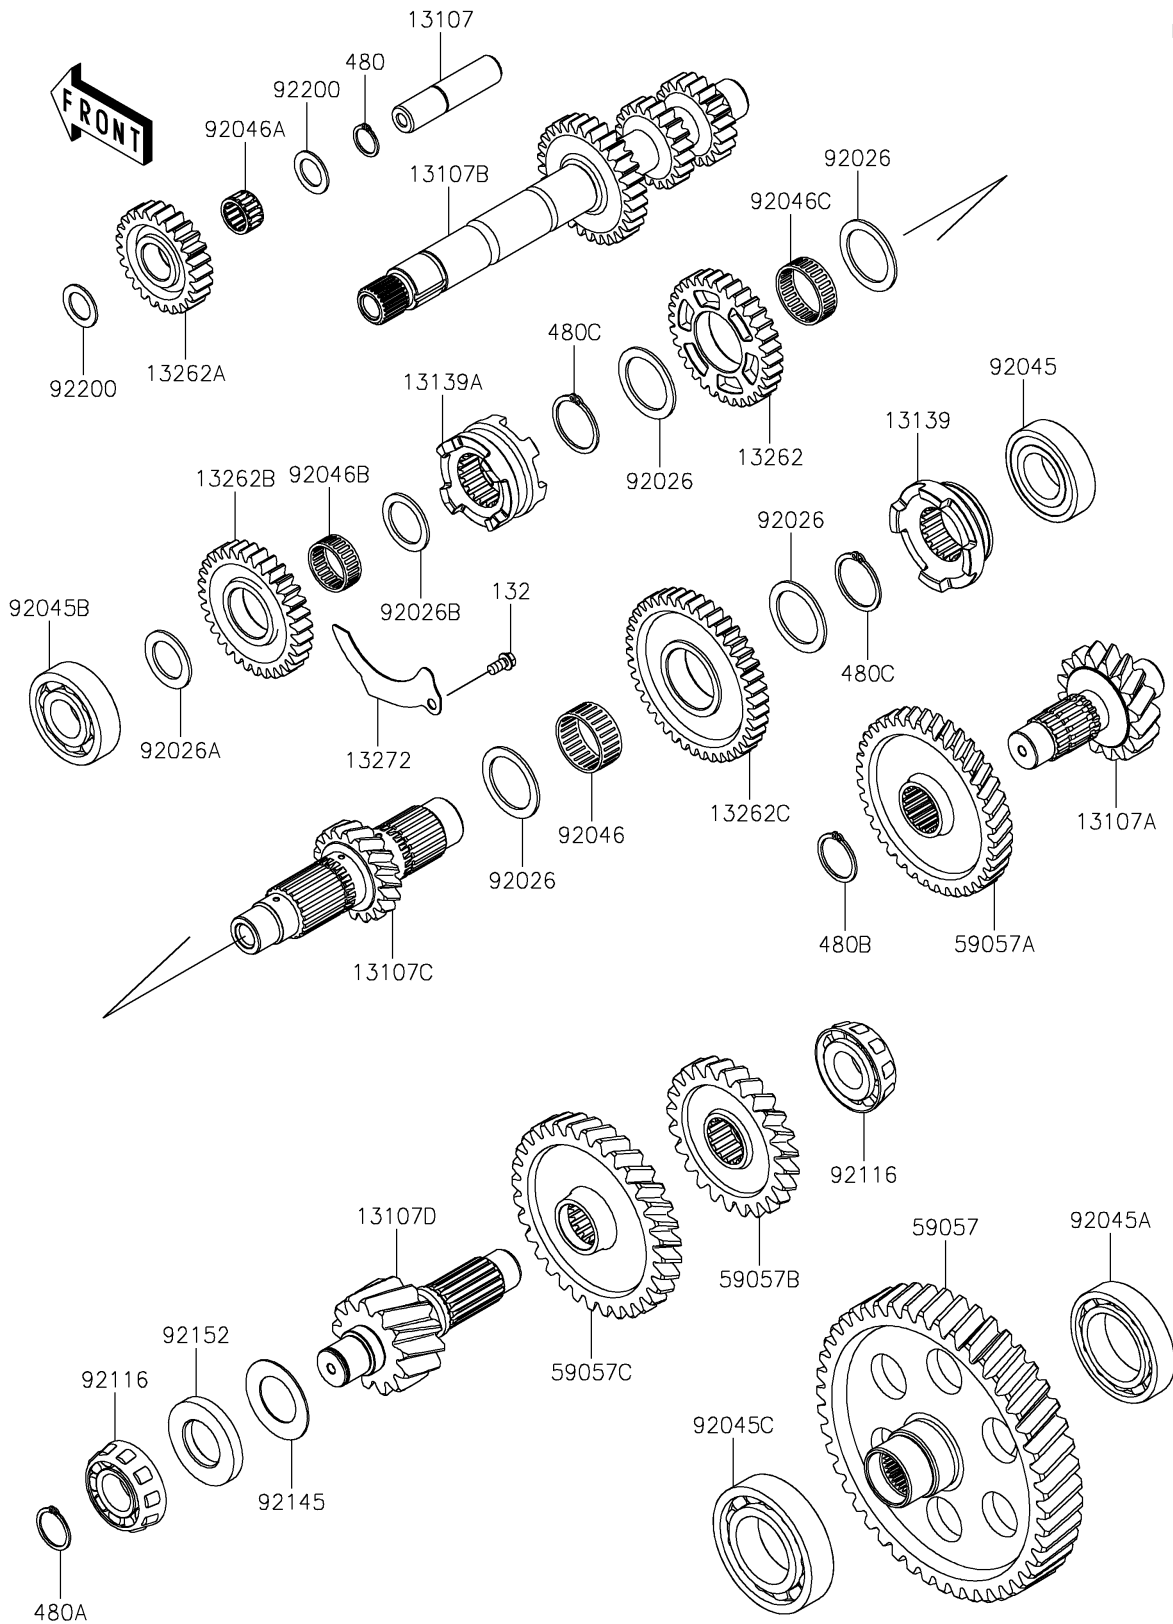

2025 Teryx KRX 1000 eS PARTS DIAGRAM

Transmission

E1361

2025 Teryx KRX 1000 eS PARTS LIST

Transmission

ITEM NAME	PART NUMBER	QUANTITY
SHAFT,REVERSE IDLER (Ref # 13107)	13107-0879	1
SHAFT,3RD,16T (Ref # 13107A)	13107-0900	1
SHAFT,INPUT (Ref # 13107B)	13107-0931	1
SHAFT,2ND,18T (Ref # 13107C)	13107-0932	1
SHAFT,4TH,13T (Ref # 13107D)	13107-0937	1
SHIFTER,LOW,19T (Ref # 13139)	13139-0030	1
SHIFTER,HIGH&REV,19T (Ref # 13139A)	13139-0037	1
GEAR,REV,32T (Ref # 13262)	13262-1364	1
GEAR,REVERSE IDLER,25T (Ref # 13262A)	13262-1567	1
GEAR,HIGH,32T (Ref # 13262B)	13262-1568	1
GEAR,LOW,42T (Ref # 13262C)	13262-1569	1
PLATE,OIL (Ref # 13272)	13272-2570	1
GEAR-HELICAL,46T (Ref # 59057)	59057-0029	1
GEAR-HELICAL,38T (Ref # 59057A)	59057-0031	1
GEAR-HELICAL,24T (Ref # 59057B)	59057-0037	1
GEAR-HELICAL,32T (Ref # 59057C)	59057-0038	1
SPACER,35.2X47X2 (Ref # 92026)	92026-0765	4
SPACER,25.2X38X2 (Ref # 92026A)	92026-0856	1
SPACER,28X38X2 (Ref # 92026B)	92026-1299	1
BEARING-BALL,6206Z (Ref # 92045)	92045-0902	1
BEARING-BALL,6009 (Ref # 92045A)	92045-0903	1
BEARING-BALL,6305ZUR3 (Ref # 92045B)	92045-0926	1
BEARING-BALL,TMB209 (Ref # 92045C)	92045-0935	1
BEARING-NEEDLE,35X40X17 (Ref # 92046)	92046-0611	1
BEARING-NEEDLE (Ref # 92046A)	92046-0634	1
BEARING-NEEDLE (Ref # 92046B)	92046-0635	1
BEARING-NEEDLE (Ref # 92046C)	92046-0636	1
BEARING-ROLLER,HC30305JRLFT (Ref # 92116)	92116-0012	2
SPRING (Ref # 92145)	92145-1837	1

2025 Teryx KRX 1000 eS PARTS LIST

Transmission

ITEM NAME	PART NUMBER	QUANTITY
COLLAR (Ref # 92152)	92152-2526	1
WASHER,18.2X28X1.5 (Ref # 92200)	92200-0716	2
BOLT-FLANGED-SMALL,6X12 (Ref # 132)	132BA0612	1
CIRCLIP-TYPE-C,18MM (Ref # 480)	480J1800	1
CIRCLIP-TYPE-C,25MM (Ref # 480A)	480J2500	1
CIRCLIP (Ref # 480B)	480J2900	1
CIRCLIP (Ref # 480C)	480J3500	2