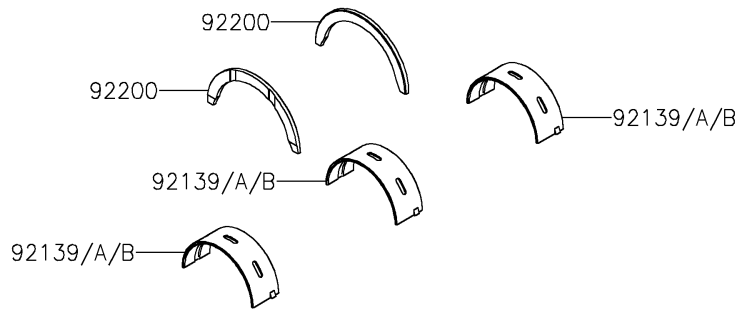

2025 Teryx KRX 1000 eS PARTS DIAGRAM

Crankshaft

E1321

2025 Teryx KRX 1000 eS PARTS LIST

Crankshaft

ITEM NAME	PART NUMBER	QUANTITY
CRANKSHAFT-COMP (Ref # 13031)	13031-1554	1
SHAFT-COMP,BALANCER (Ref # 13234)	13234-0633	1
ROD-ASSY-CONNECTING,J (Ref # 13251)	13251-0749-JJ	2
BUSHING,BALANCER SHAFT,BLUE (Ref # 92028)	92028-1909	4
BUSHING,BALANCER SHAFT,BLACK (Ref # 92028A)	92028-1910	AR
BUSHING,BALANCER SHAFT,BROWN (Ref # 92028B)	92028-1911	AR
BUSHING,CRANKSHAFT,BLUE (Ref # 92139)	92139-0925	6
BUSHING,CRANKSHAFT,BLACK (Ref # 92139A)	92139-0926	AR
BUSHING,CRANKSHAFT,BROWN (Ref # 92139B)	92139-0927	AR
BUSHING,CONNECTING ROD,YELLOW (Ref # 92139C)	92139-0968	4
BUSHING,CONNECTING ROD,GREEN (Ref # 92139D)	92139-0969	AR
BUSHING,CONNECTING ROD,PURPLE (Ref # 92139E)	92139-0970	AR
BOLT,CONNECTING ROD (Ref # 92154)	92154-3911	4
WASHER,THRUST,T=2.5 (Ref # 92200)	92200-2242	2
NUT,FLANGED,9MM (Ref # 92210)	92210-1673	4