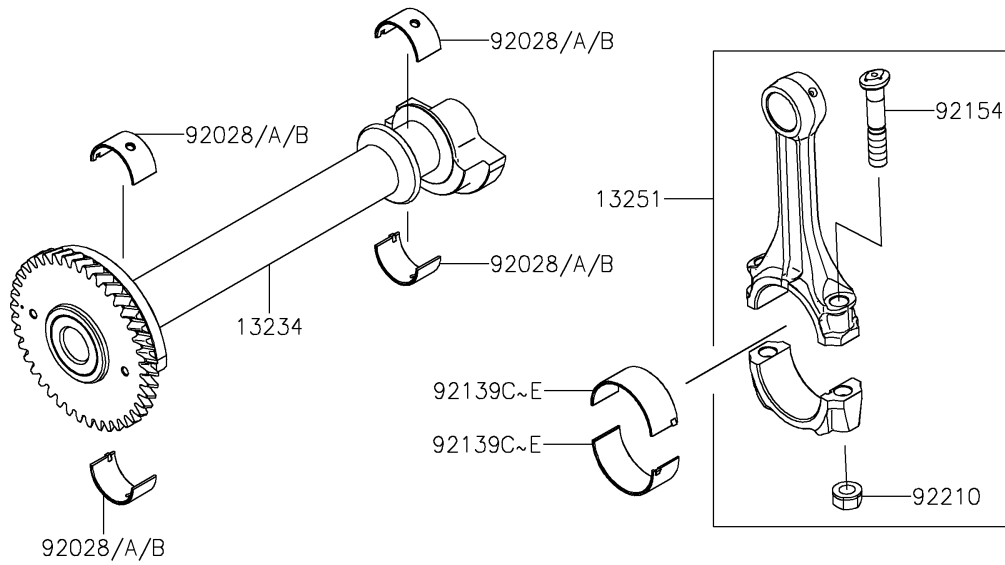

2025 Teryx KRX 1000 eS PARTS DIAGRAM

Crankshaft

E1321

2025 Teryx KRX 1000 eS PARTS LIST

Crankshaft

ITEM NAME	PART NUMBER	QUANTITY
CRANKSHAFT-COMP (Ref # 13031)	13031-1554	1
SHAFT-COMP,BALANCER (Ref # 13234)	13234-0633	1
ROD-ASSY-CONNECTING,J (Ref # 13251)	13251-0749-JJ	2
BUSHING,BALANCER SHAFT,BLUE (Ref # 92028)	92028-1909	4
BUSHING,BALANCER SHAFT,BLACK (Ref # 92028A)	92028-1910	AR
BUSHING,BALANCER SHAFT,BROWN (Ref # 92028B)	92028-1911	AR
BUSHING,CRANKSHAFT,BLUE (Ref # 92139)	92139-0925	6
BUSHING,CRANKSHAFT,BLACK (Ref # 92139A)	92139-0926	AR
BUSHING,CRANKSHAFT,BROWN (Ref # 92139B)	92139-0927	AR
BUSHING,CONNECTING ROD,YELLOW (Ref # 92139C)	92139-0968	4
BUSHING,CONNECTING ROD,GREEN (Ref # 92139D)	92139-0969	AR
BUSHING,CONNECTING ROD,PURPLE (Ref # 92139E)	92139-0970	AR
BOLT,CONNECTING ROD (Ref # 92154)	92154-3911	4
WASHER,THRUST,T=2.5 (Ref # 92200)	92200-2242	2
NUT,FLANGED,9MM (Ref # 92210)	92210-1673	4