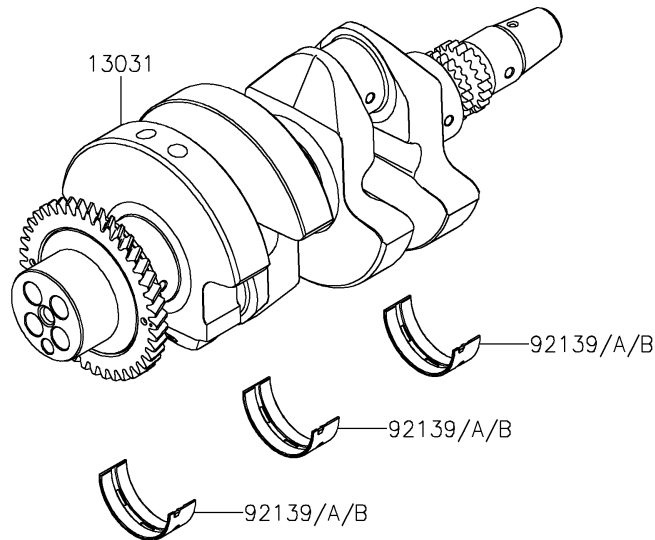

2025 Teryx KRX 1000 eS PARTS DIAGRAM

Crankshaft

E1321

2025 Teryx KRX 1000 eS PARTS LIST

Crankshaft

ITEM NAME	PART NUMBER	QUANTITY
CRANKSHAFT-COMP (Ref # 13031)	13031-1554	1
SHAFT-COMP,BALANCER (Ref # 13234)	13234-0633	1
ROD-ASSY-CONNECTING,J (Ref # 13251)	13251-0749-JJ	2
BUSHING,BALANCER SHAFT,BLUE (Ref # 92028)	92028-1909	4
BUSHING,BALANCER SHAFT,BLACK (Ref # 92028A)	92028-1910	AR
BUSHING,BALANCER SHAFT,BROWN (Ref # 92028B)	92028-1911	AR
BUSHING,CRANKSHAFT,BLUE (Ref # 92139)	92139-0925	6
BUSHING,CRANKSHAFT,BLACK (Ref # 92139A)	92139-0926	AR
BUSHING,CRANKSHAFT,BROWN (Ref # 92139B)	92139-0927	AR
BUSHING,CONNECTING ROD,YELLOW (Ref # 92139C)	92139-0968	4
BUSHING,CONNECTING ROD,GREEN (Ref # 92139D)	92139-0969	AR
BUSHING,CONNECTING ROD,PURPLE (Ref # 92139E)	92139-0970	AR
BOLT,CONNECTING ROD (Ref # 92154)	92154-3911	4
WASHER,THRUST,T=2.5 (Ref # 92200)	92200-2242	2
NUT,FLANGED,9MM (Ref # 92210)	92210-1673	4