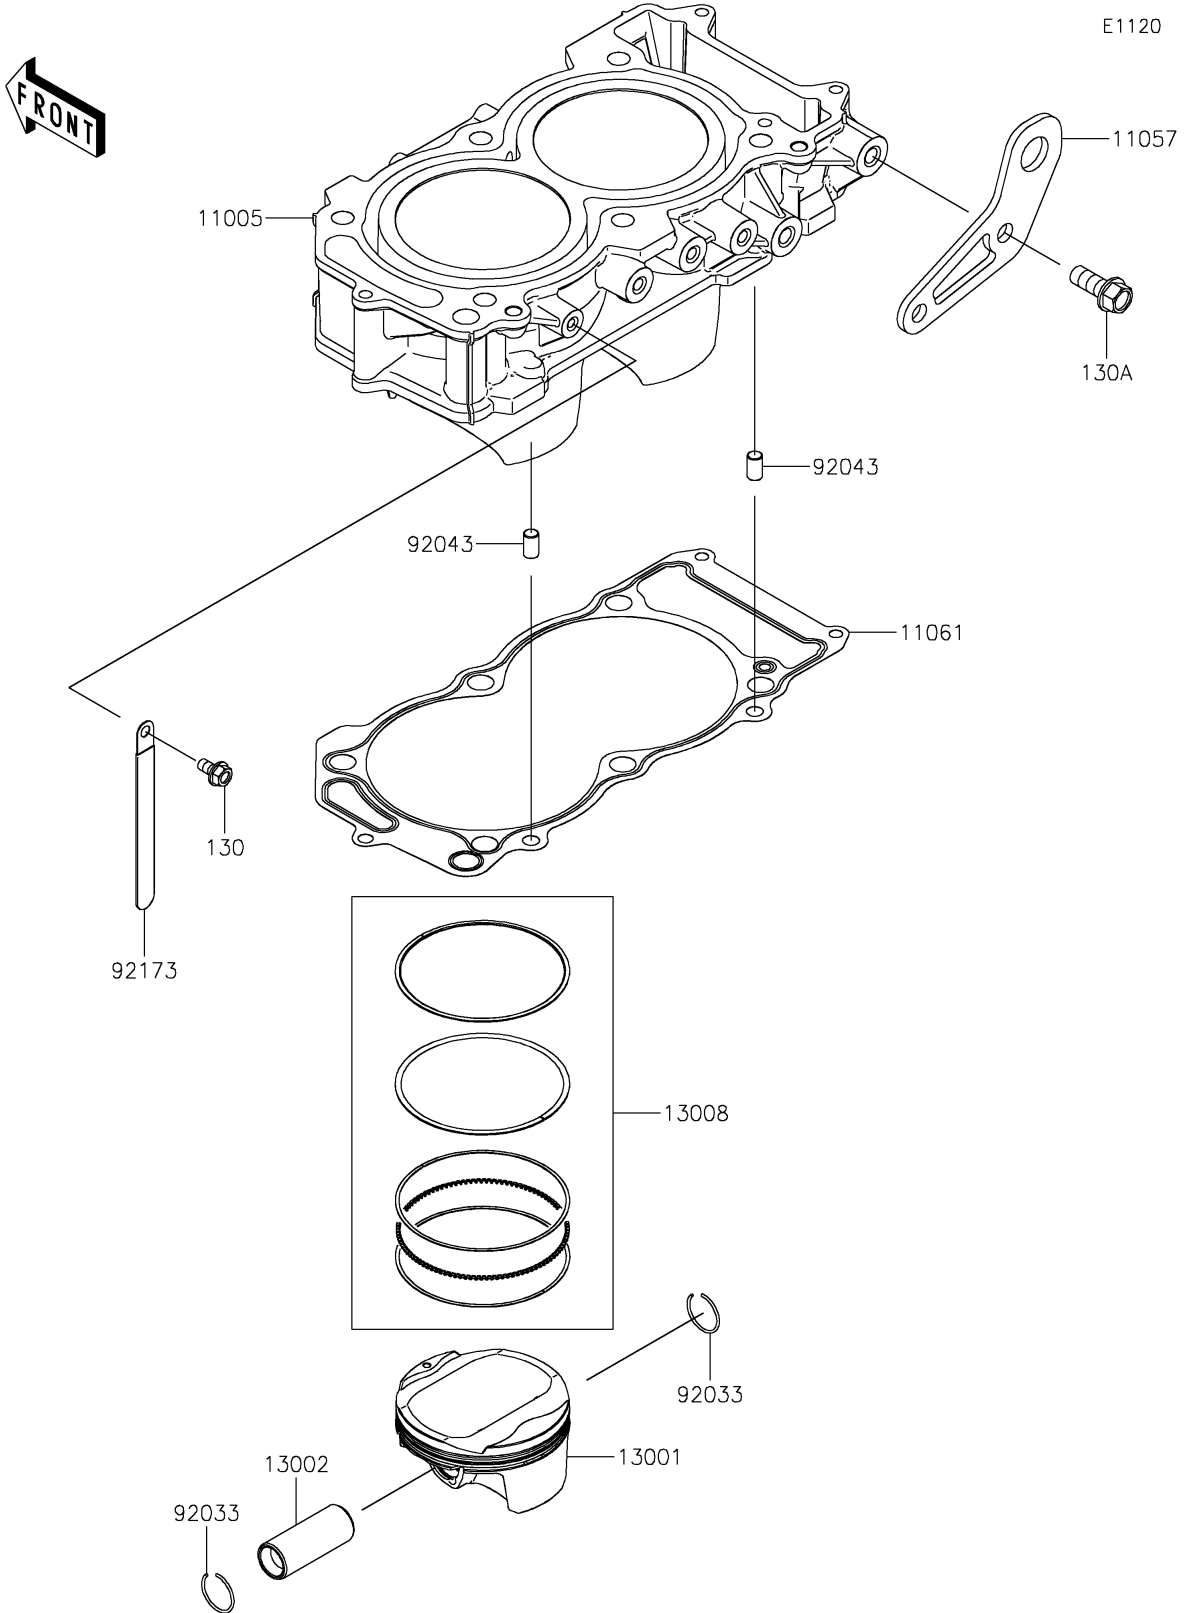

2025 Teryx KRX 1000 eS PARTS DIAGRAM

Cylinder/Piston(s)

2025 Teryx KRX 1000 eS PARTS LIST

Cylinder/Piston(s)

ITEM NAME	PART NUMBER	QUANTITY
CYLINDER-ENGINE (Ref # 11005)	11005-0695	1
BRACKET (Ref # 11057)	11057-2438	1
GASKET,CYLINDER BASE (Ref # 11061)	11061-1309	1
PISTON-ENGINE (Ref # 13001)	13001-0824	2
PIN-PISTON (Ref # 13002)	13002-0719	2
RING-SET-PISTON (Ref # 13008)	13008-0581	2
RING-SNAP (Ref # 92033)	92033-1188	4
PIN,8X14 (Ref # 92043)	92043-1567	2
CLAMP (Ref # 92173)	92173-0098	1
BOLT-FLANGED,6X12 (Ref # 130)	130BA0612	1
BOLT-FLANGED,10X25 (Ref # 130A)	130BA1025	2