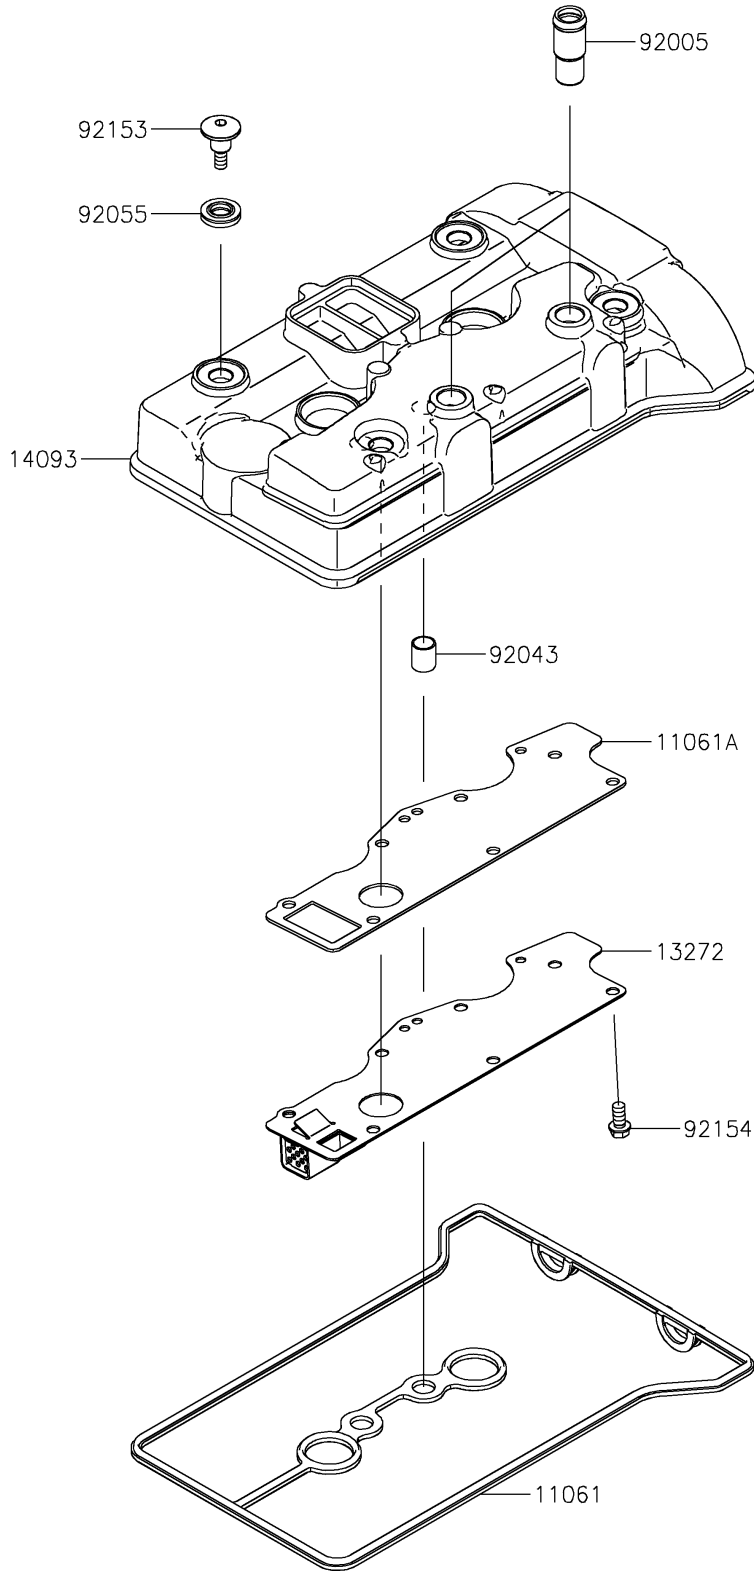

# 2025 Teryx KRX 1000 eS PARTS DIAGRAM

Cylinder Head Cover

E1112

## 2025 Teryx KRX 1000 eS PARTS LIST

### Cylinder Head Cover

ITEM NAME	PART NUMBER	QUANTITY
GASKET,HEAD COVER (Ref # 11061)	11061-1313	1
GASKET,BREATHER PLATE (Ref # 11061A)	11061-1314	1
PLATE,BREATHER (Ref # 13272)	13272-2685	1
COVER,HEAD (Ref # 14093)	14093-0848	1
FITTING,BREATHER (Ref # 92005)	92005-0968	2
PIN,10.1X12X14 (Ref # 92043)	92043-4009	2
RING-O (Ref # 92055)	92055-0785	4
BOLT,SOCKET,6X22.5 (Ref # 92153)	92153-1779	4
BOLT,FLANGED-SMALL,6X12 (Ref # 92154)	92154-1888	7