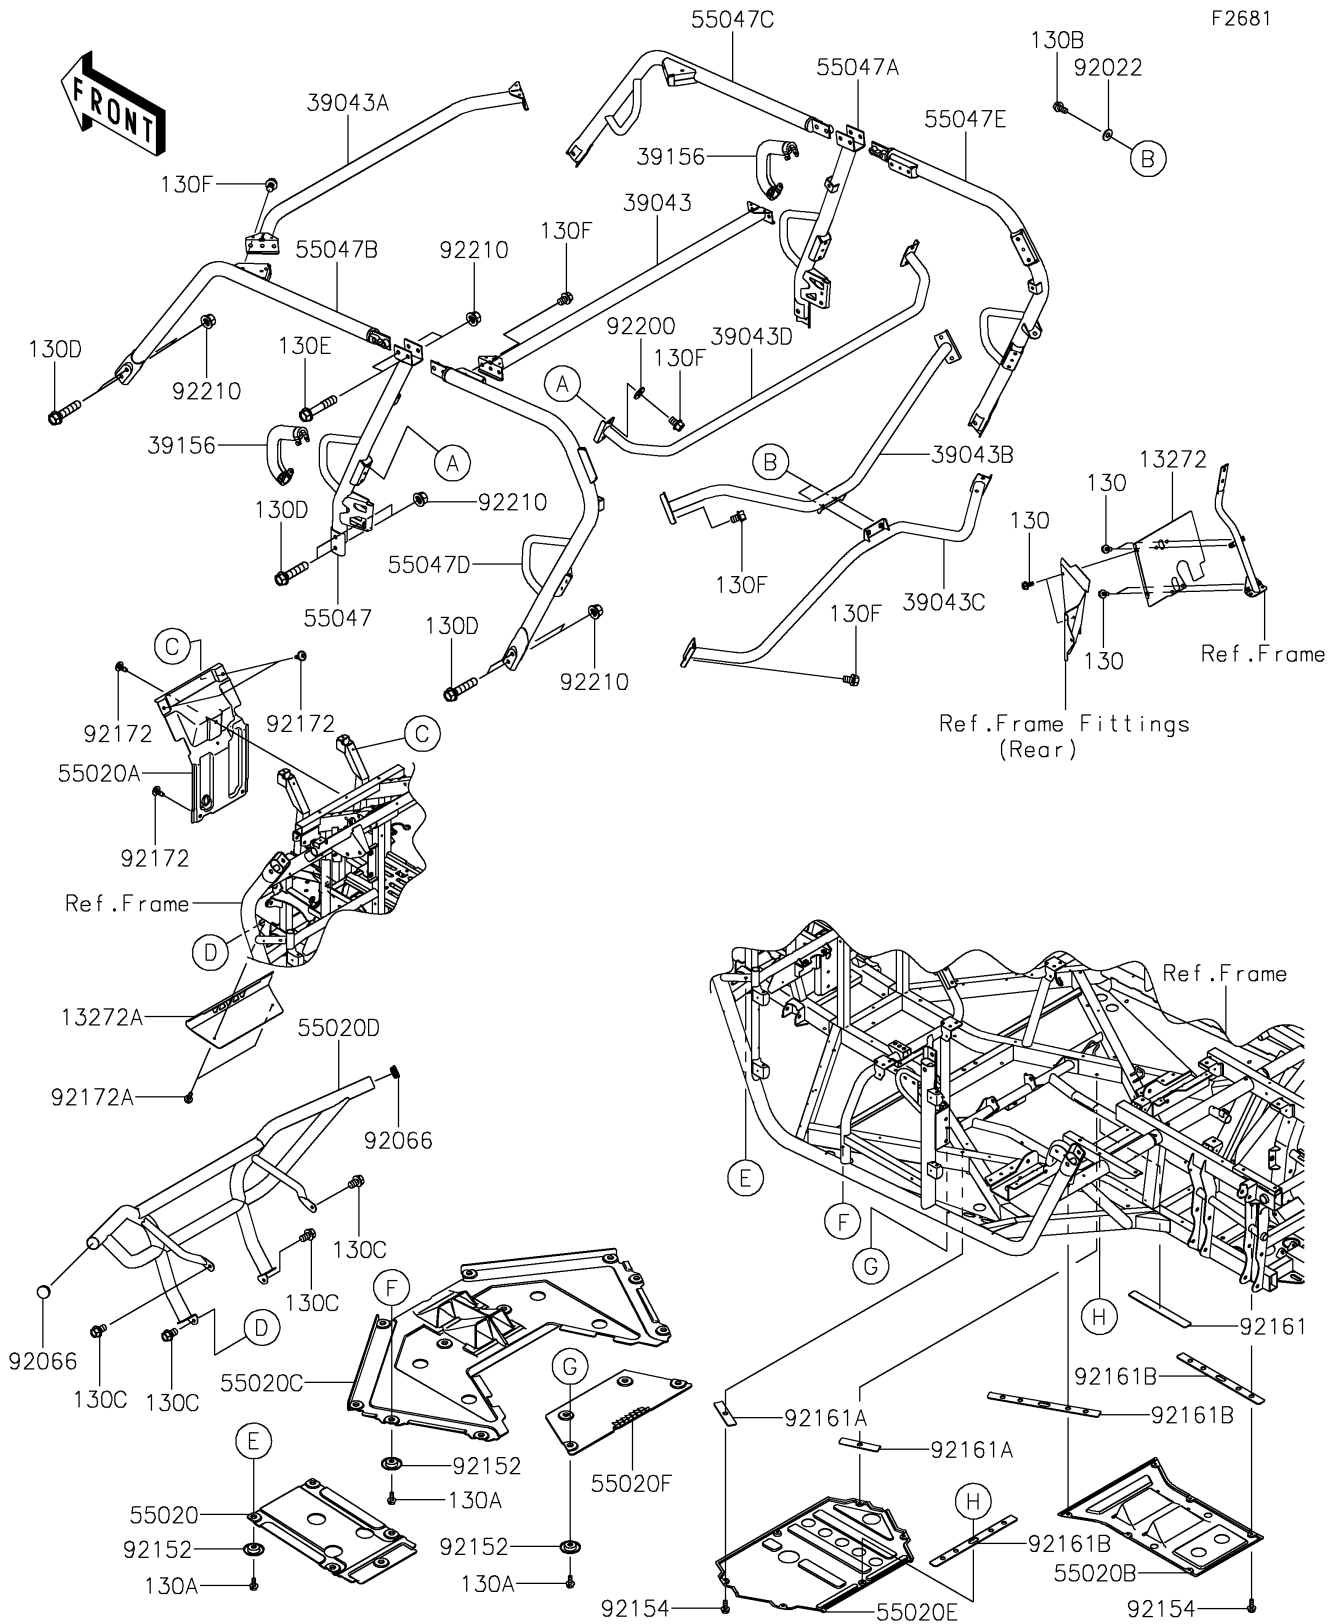

2025 Teryx4 S LE

PARTS DIAGRAM

Guards/Cab Frame

2025 Teryx4 S LE

PARTS LIST

Guards/Cab Frame

ITEM NAME	PART NUMBER	QUANTITY
PLATE (Ref # 13272)	13272-2064	1
PLATE,FRONT,T.BLACK (Ref # 13272A)	13272-2232-388	1
CROSSMEMBER-COMP,UPP,RR,T.BLK (Ref # 39043)	39043-0009-388	1
CROSSMEMBER-COMP,UPP,FR,T.BLK (Ref # 39043A)	39043-0010-388	1
CROSSMEMBER-COMP,UPP,T.BLACK (Ref # 39043B)	39043-0011-388	1
CROSSMEMBER-COMP,LWR,T.BLACK (Ref # 39043C)	39043-0012-388	1
CROSSMEMBER-COMP,CNT,LWR,T.BLK (Ref # 39043D)	39043-0325-388	1
PAD,SHOULDER (Ref # 39156)	39156-0939	2
GUARD,SKID,FR (Ref # 55020)	55020-0723	1
GUARD,FR FRAME (Ref # 55020A)	55020-0741	1
GUARD,SKID,RR (Ref # 55020B)	55020-0812	1
GUARD,SKID,FR MIDDLE (Ref # 55020C)	55020-0890	1
GUARD,FRONT,T.BLACK (Ref # 55020D)	55020-1859-388	1
GUARD,SKID,CNT (Ref # 55020E)	55020-1884	1
GUARD (Ref # 55020F)	55020-1951	1
BAR-COMP,B-PILLAR,LH,T.BLACK (Ref # 55047)	55047-0357-388	1
BAR-COMP,B-PILLAR,RH,T.BLACK (Ref # 55047A)	55047-0358-388	1
BAR-COMP,A-PILLAR,LH,T.BLACK (Ref # 55047B)	55047-0368-388	1
BAR-COMP,A-PILLAR,RH,T.BLACK (Ref # 55047C)	55047-0369-388	1
BAR-COMP,C-PILLAR,LH,T.BLACK (Ref # 55047D)	55047-0370-388	1
BAR-COMP,C-PILLAR,RH,T.BLACK (Ref # 55047E)	55047-0371-388	1
WASHER,8.5X20X1.6,BLACK (Ref # 92022)	92022-1317	2
PLUG,42MM (Ref # 92066)	92066-0830	2
COLLAR (Ref # 92152)	92152-0784	19
BOLT,FLANGED,6X16 (Ref # 92154)	92154-0887	12
DAMPER,32X270X3 (Ref # 92161)	92161-1597	1
DAMPER,32X140X3 (Ref # 92161A)	92161-2428	2
DAMPER,32X390X3 (Ref # 92161B)	92161-2429	5
SCREW,6X16 (Ref # 92172)	92172-0826	4