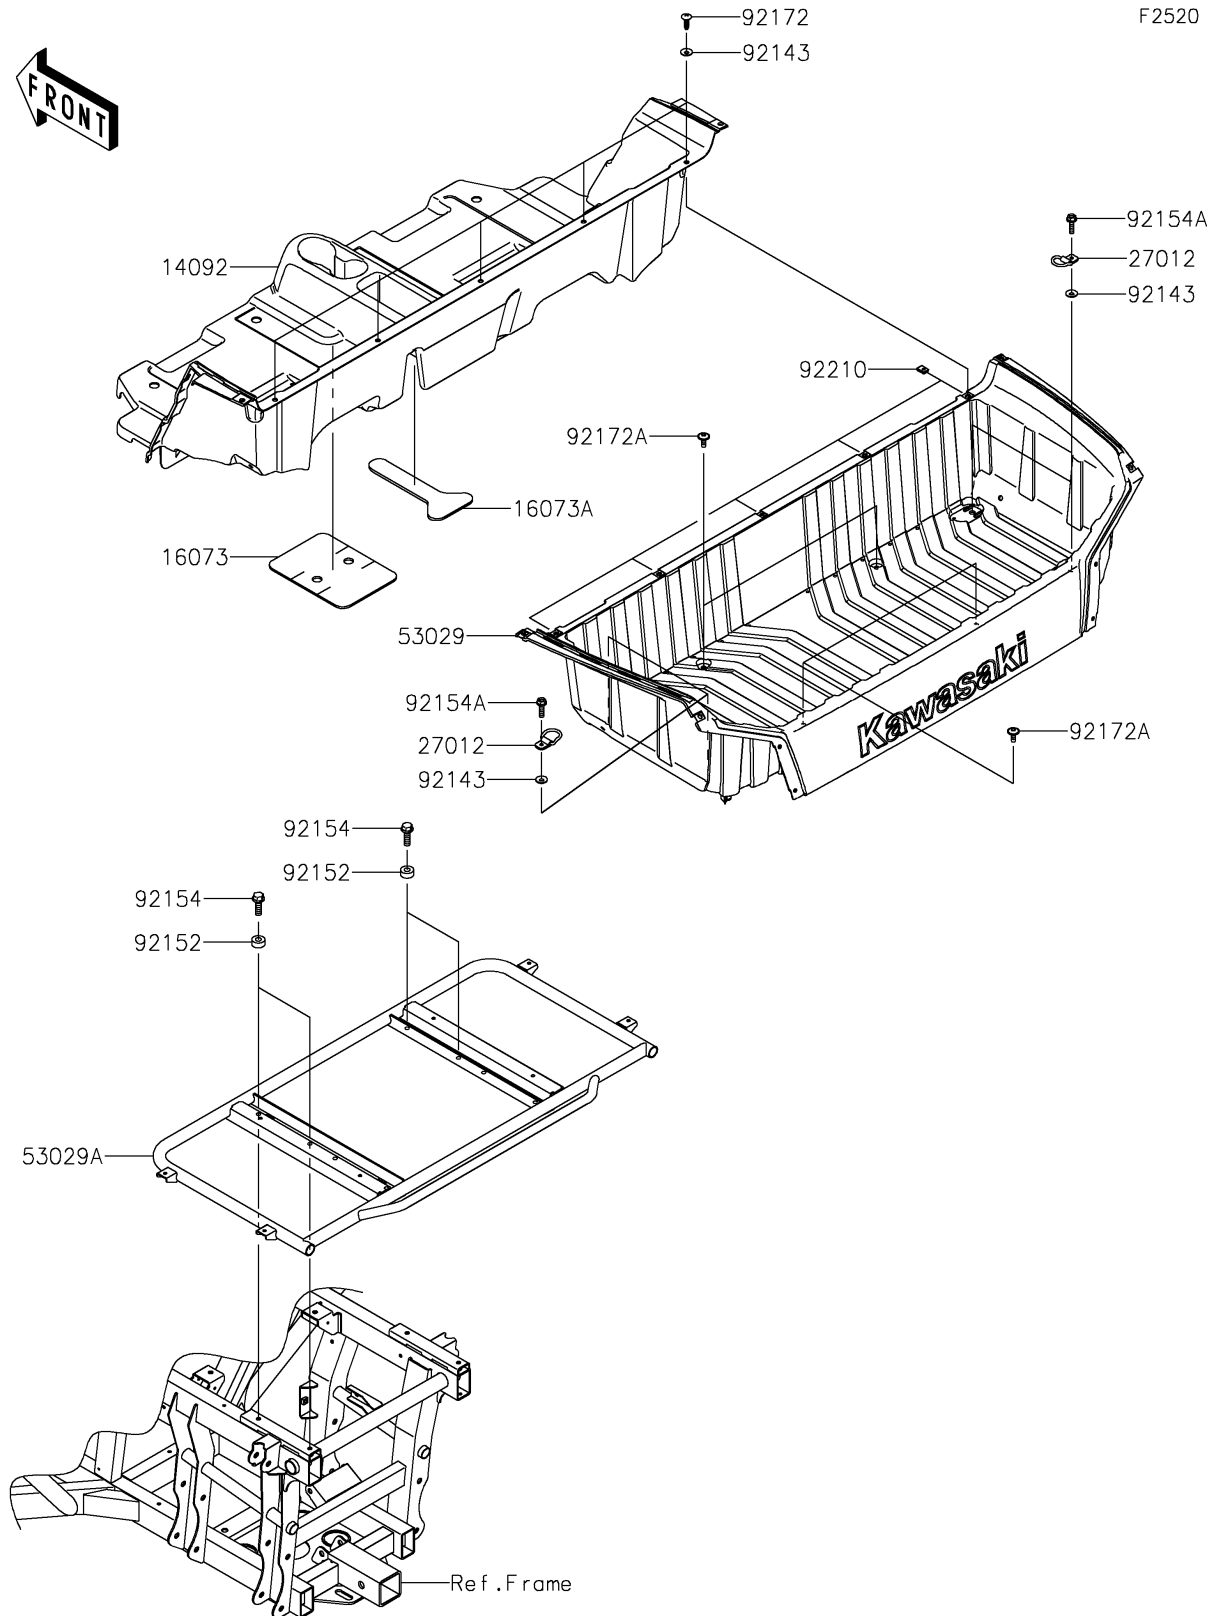

2025 Teryx4 S LE

PARTS DIAGRAM

Carrier(s)

2025 Teryx4 S LE

PARTS LIST

Carrier(s)

ITEM NAME	PART NUMBER	QUANTITY
COVER,RR CONSOLE (Ref # 14092)	14092-1057	1
INSULATOR,CENTER CONSOLE (Ref # 16073)	16073-0803	1
INSULATOR (Ref # 16073A)	16073-0842	1
HOOK (Ref # 27012)	27012-0783	4
CARRIER (Ref # 53029)	53029-0309	1
CARRIER (Ref # 53029A)	53029-0352	1
COLLAR (Ref # 92143)	92143-1087	9
COLLAR,8.2X18X8 (Ref # 92152)	92152-1553	4
BOLT,FLANGED,8X25 (Ref # 92154)	92154-1302	4
BOLT,FLANGED,6X22 (Ref # 92154A)	92154-1356	4
SCREW,TAPPING,6X20 (Ref # 92172)	92172-0488	5
SCREW,6X16 (Ref # 92172A)	92172-0711	4
NUT,LEAF SPRING,6MM (Ref # 92210)	92210-0624	5