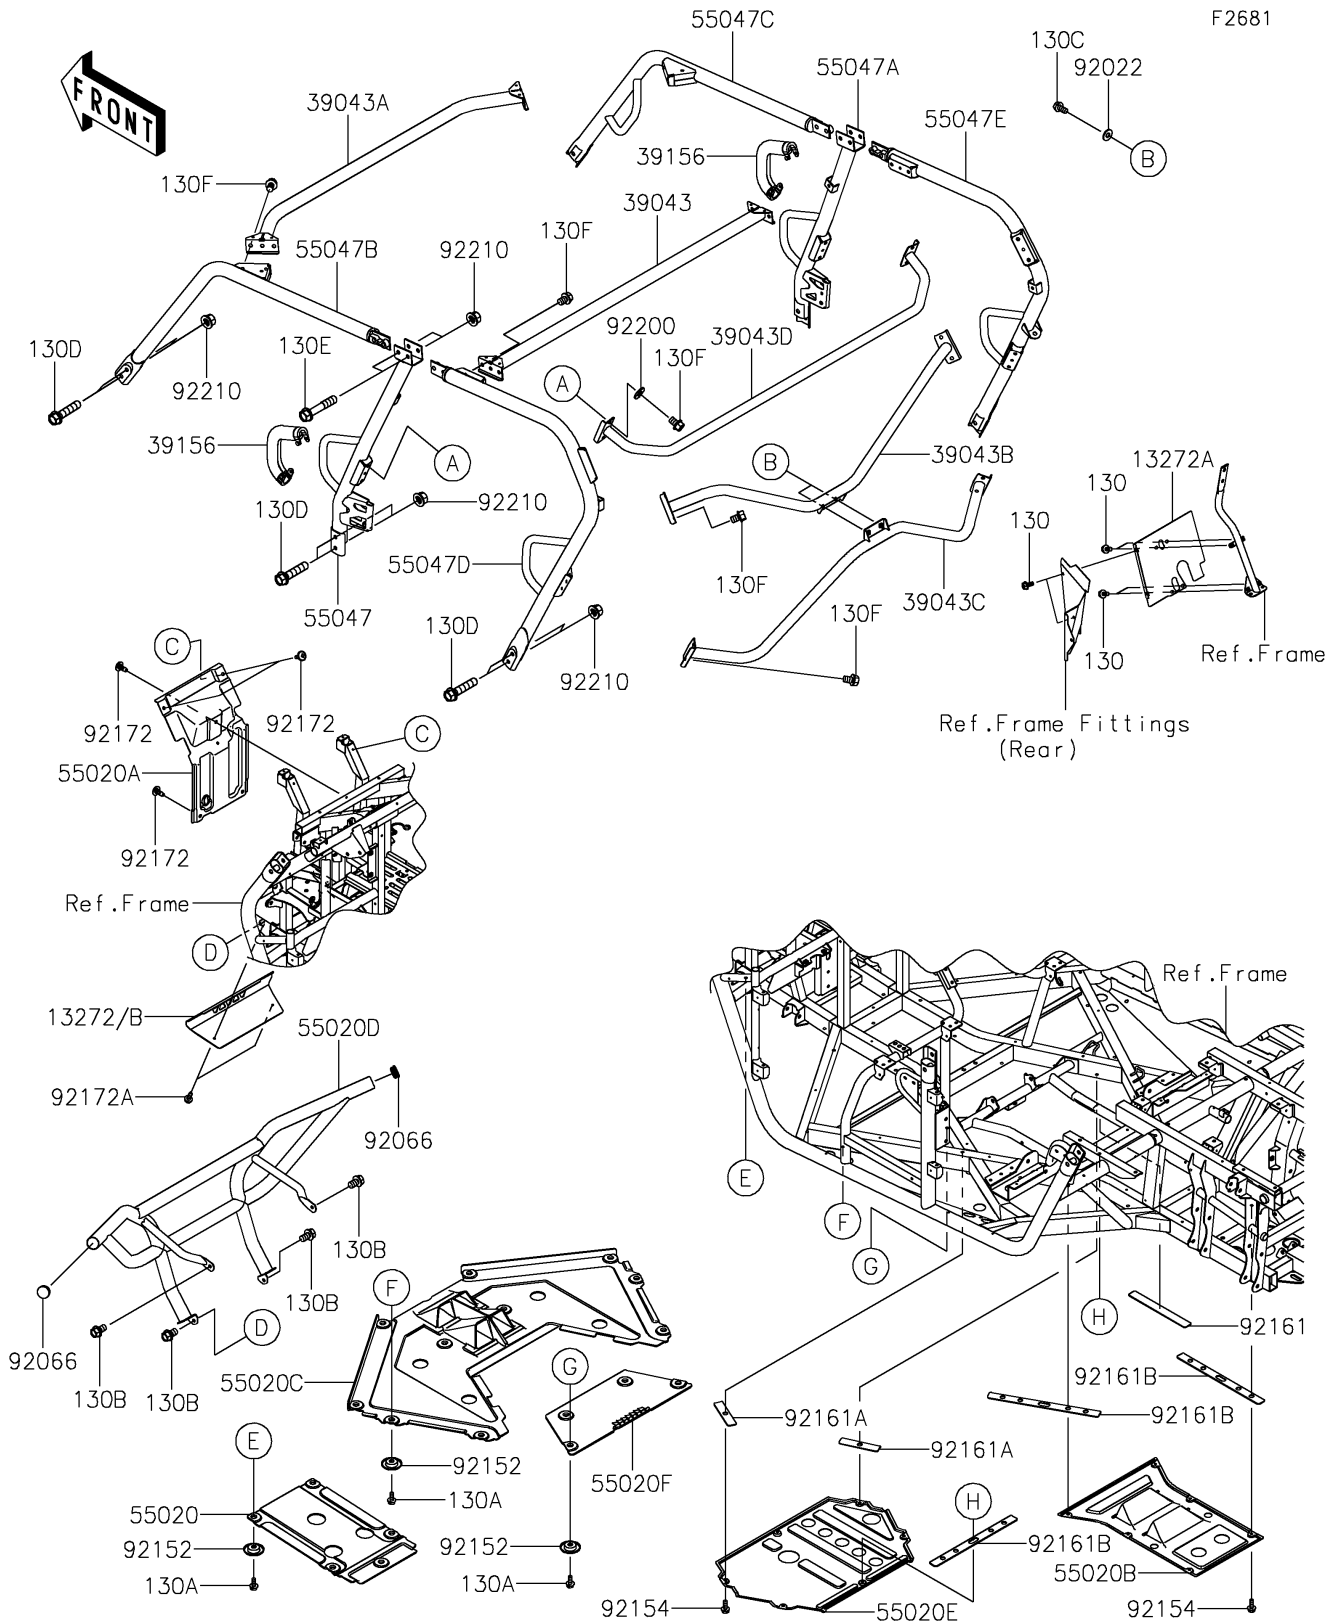

2016 TERYX4™

PARTS DIAGRAM

Guards/Cab Frame

F2681