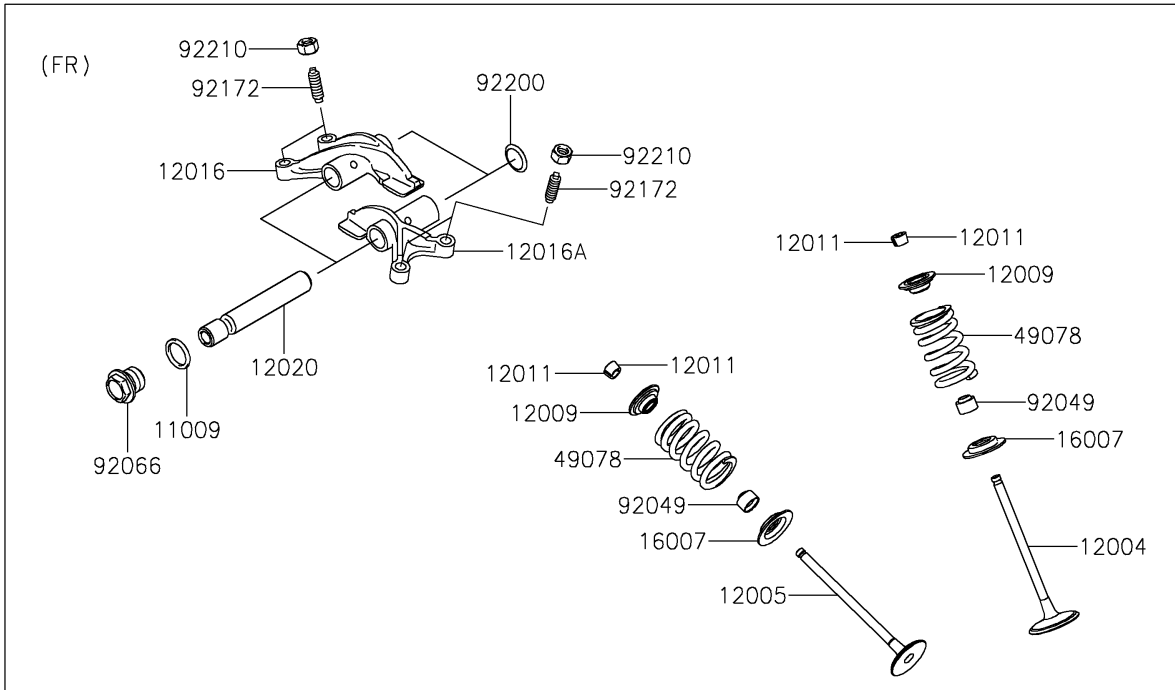

2016 TERYX4™

PARTS DIAGRAM

Valve(s)

E1210

2016 TERYX4™

PARTS LIST

Valve(s)

ITEM NAME	PART NUMBER	QUANTITY
GASKET,14X18X1.5 (Ref # 11009)	11009-1430	4
VALVE-INTAKE (Ref # 12004)	12004-0048	4
VALVE-EXHAUST (Ref # 12005)	12005-0047	4
RETAINER-VALVE SPRING (Ref # 12009)	12009-1056	8
COLLET (Ref # 12011)	12011-1051	16
ARM-ROCKER,EXHAUST (Ref # 12016)	12016-1128	2
ARM-ROCKER,INTAKE (Ref # 12016A)	12016-1129	2
SHAFT-ROCKER (Ref # 12020)	12020-0004	4
SEAT-SPRING (Ref # 16007)	16007-0703	8
SPRING-ENGINE VALVE (Ref # 49078)	49078-0014	8
SEAL-OIL,VSB58.558 (Ref # 92049)	92049-1218	8
PLUG,DRAIN (Ref # 92066)	92066-2196	4
SCREW,6MM (Ref # 92172)	92172-0737	8
WASHER,13X17X0.3 (Ref # 92200)	92200-0808	4
NUT,6MM (Ref # 92210)	92210-1490	8