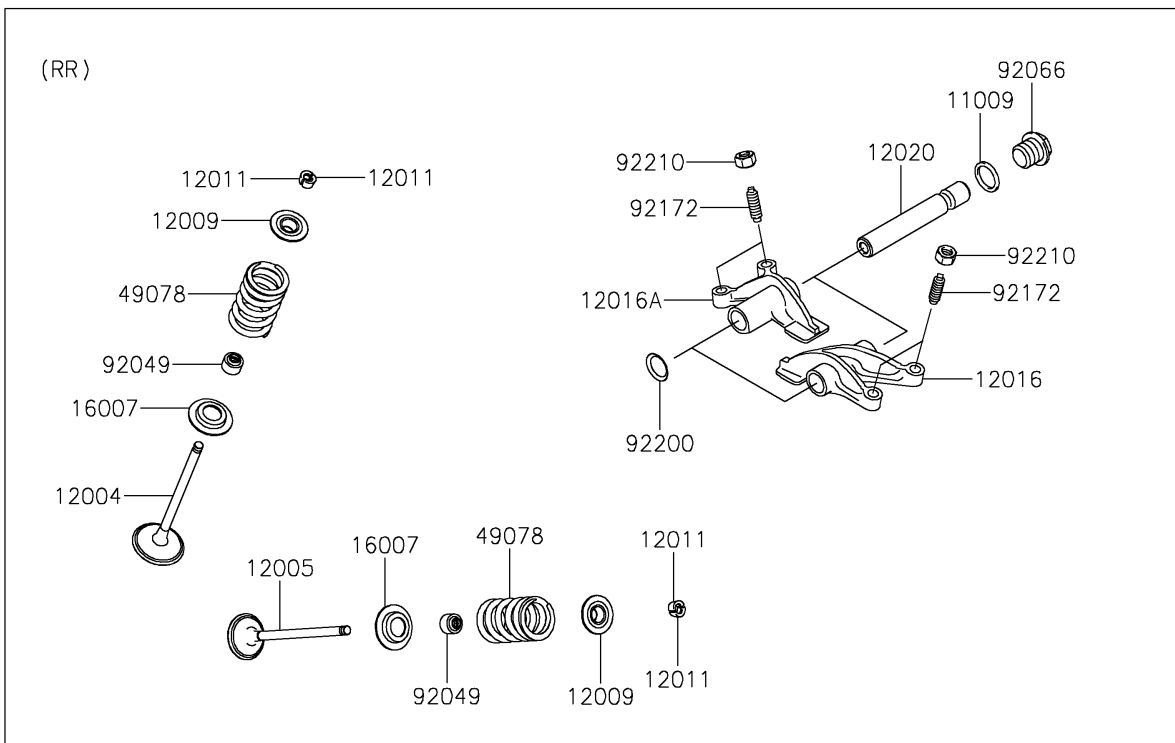

2016 TERYX4™

PARTS DIAGRAM

Valve(s)

E1210

2016 TERYX4™

PARTS LIST

Valve(s)

ITEM NAME	PART NUMBER	QUANTITY
GASKET,14X18X1.5 (Ref # 11009)	11009-1430	4
VALVE-INTAKE (Ref # 12004)	12004-0048	4
VALVE-EXHAUST (Ref # 12005)	12005-0047	4
RETAINER-VALVE SPRING (Ref # 12009)	12009-1056	8
COLLET (Ref # 12011)	12011-1051	16
ARM-ROCKER,EXHAUST (Ref # 12016)	12016-1128	2
ARM-ROCKER,INTAKE (Ref # 12016A)	12016-1129	2
SHAFT-ROCKER (Ref # 12020)	12020-0004	4
SEAT-SPRING (Ref # 16007)	16007-0703	8
SPRING-ENGINE VALVE (Ref # 49078)	49078-0014	8
SEAL-OIL,VSB58.558 (Ref # 92049)	92049-1218	8
PLUG,DRAIN (Ref # 92066)	92066-2196	4
SCREW,6MM (Ref # 92172)	92172-0737	8
WASHER,13X17X0.3 (Ref # 92200)	92200-0808	4
NUT,6MM (Ref # 92210)	92210-1490	8