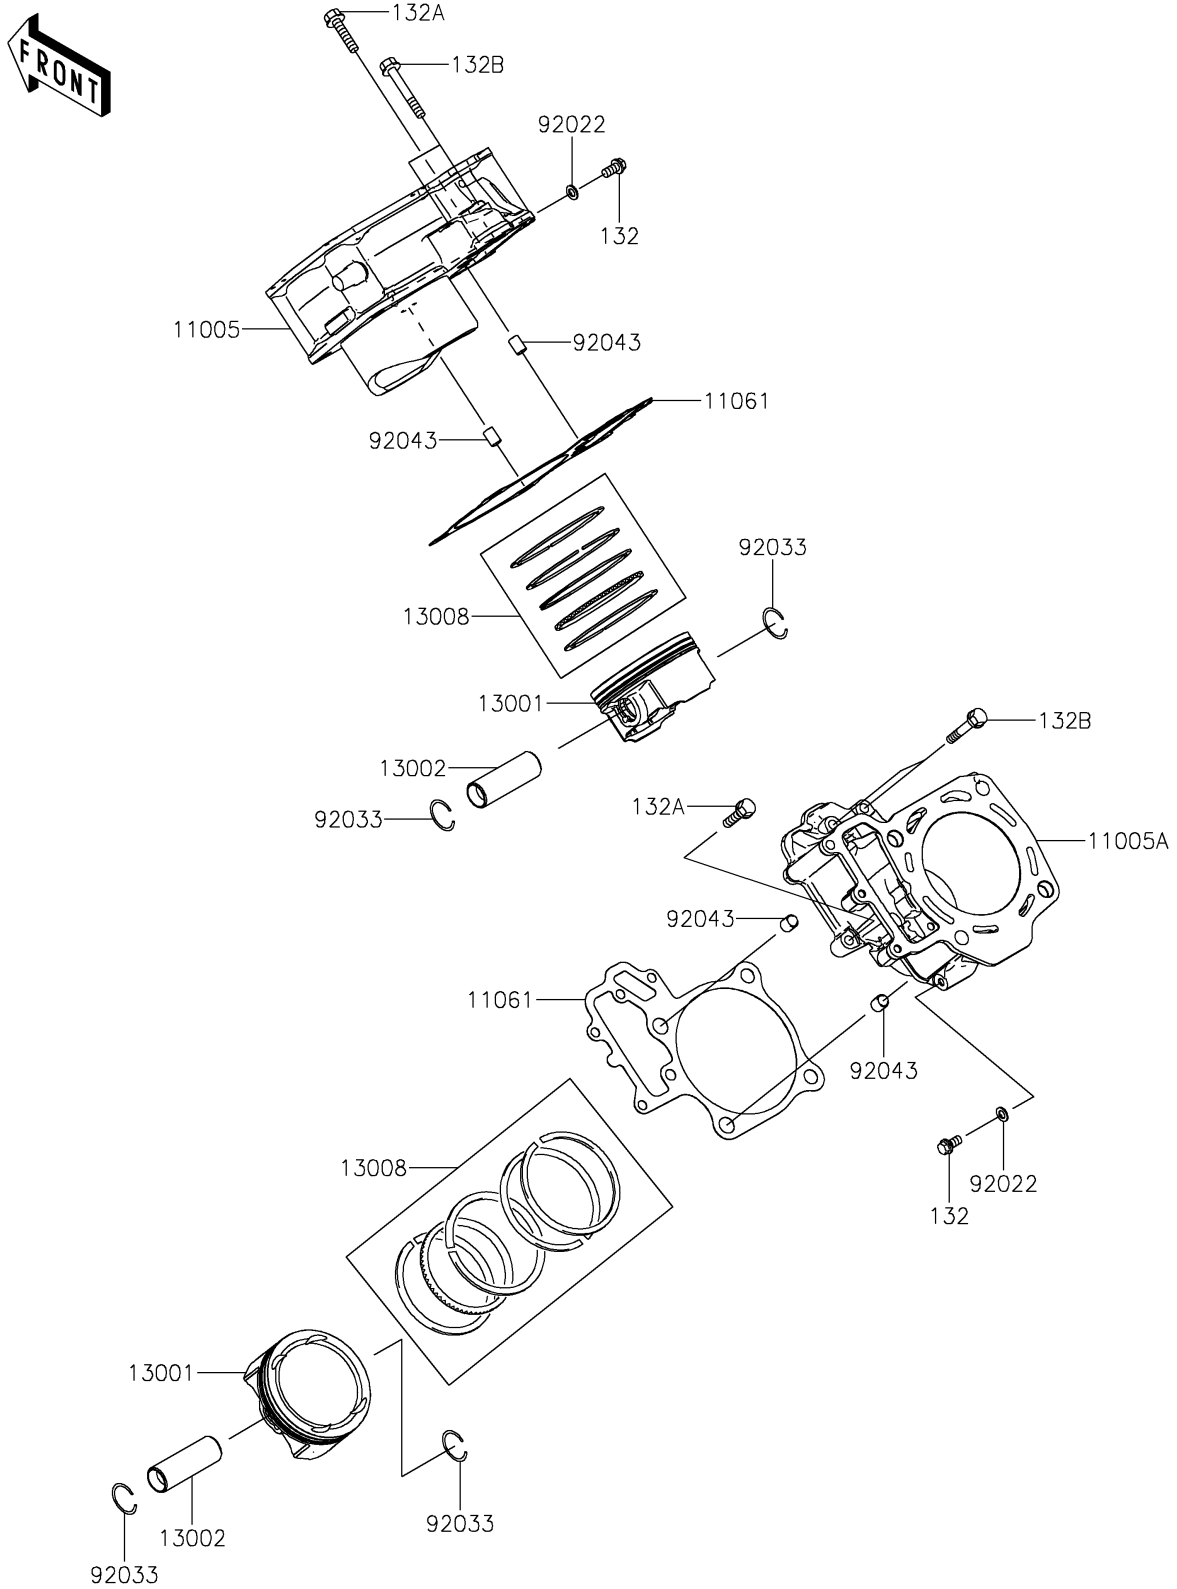

2016 TERYX4™

PARTS DIAGRAM

Cylinder/Piston(s)

E1120

2016 TERYX4™

PARTS LIST

Cylinder/Piston(s)

ITEM NAME	PART NUMBER	QUANTITY
CYLINDER-ENGINE,FR (Ref # 11005)	11005-0628	1
CYLINDER-ENGINE,RR (Ref # 11005A)	11005-0629	1
GASKET,CYLINDER BASE (Ref # 11061)	11061-0730	2
PISTON-ENGINE (Ref # 13001)	13001-0740	2
PIN-PISTON (Ref # 13002)	13002-0711	2
RING-SET-PISTON (Ref # 13008)	13008-0042	2
WASHER,6.2X11X1 (Ref # 92022)	92022-304	2
RING-SNAP (Ref # 92033)	92033-1207	4
PIN,10.1X12X14 (Ref # 92043)	92043-4009	4
BOLT-FLANGED-SMALL,6X12 (Ref # 132)	132BA0612	2
BOLT-FLANGED-SMALL,6X30 (Ref # 132A)	132BA0630	2
BOLT-FLANGED-SMALL,6X40 (Ref # 132B)	132BA0640	4