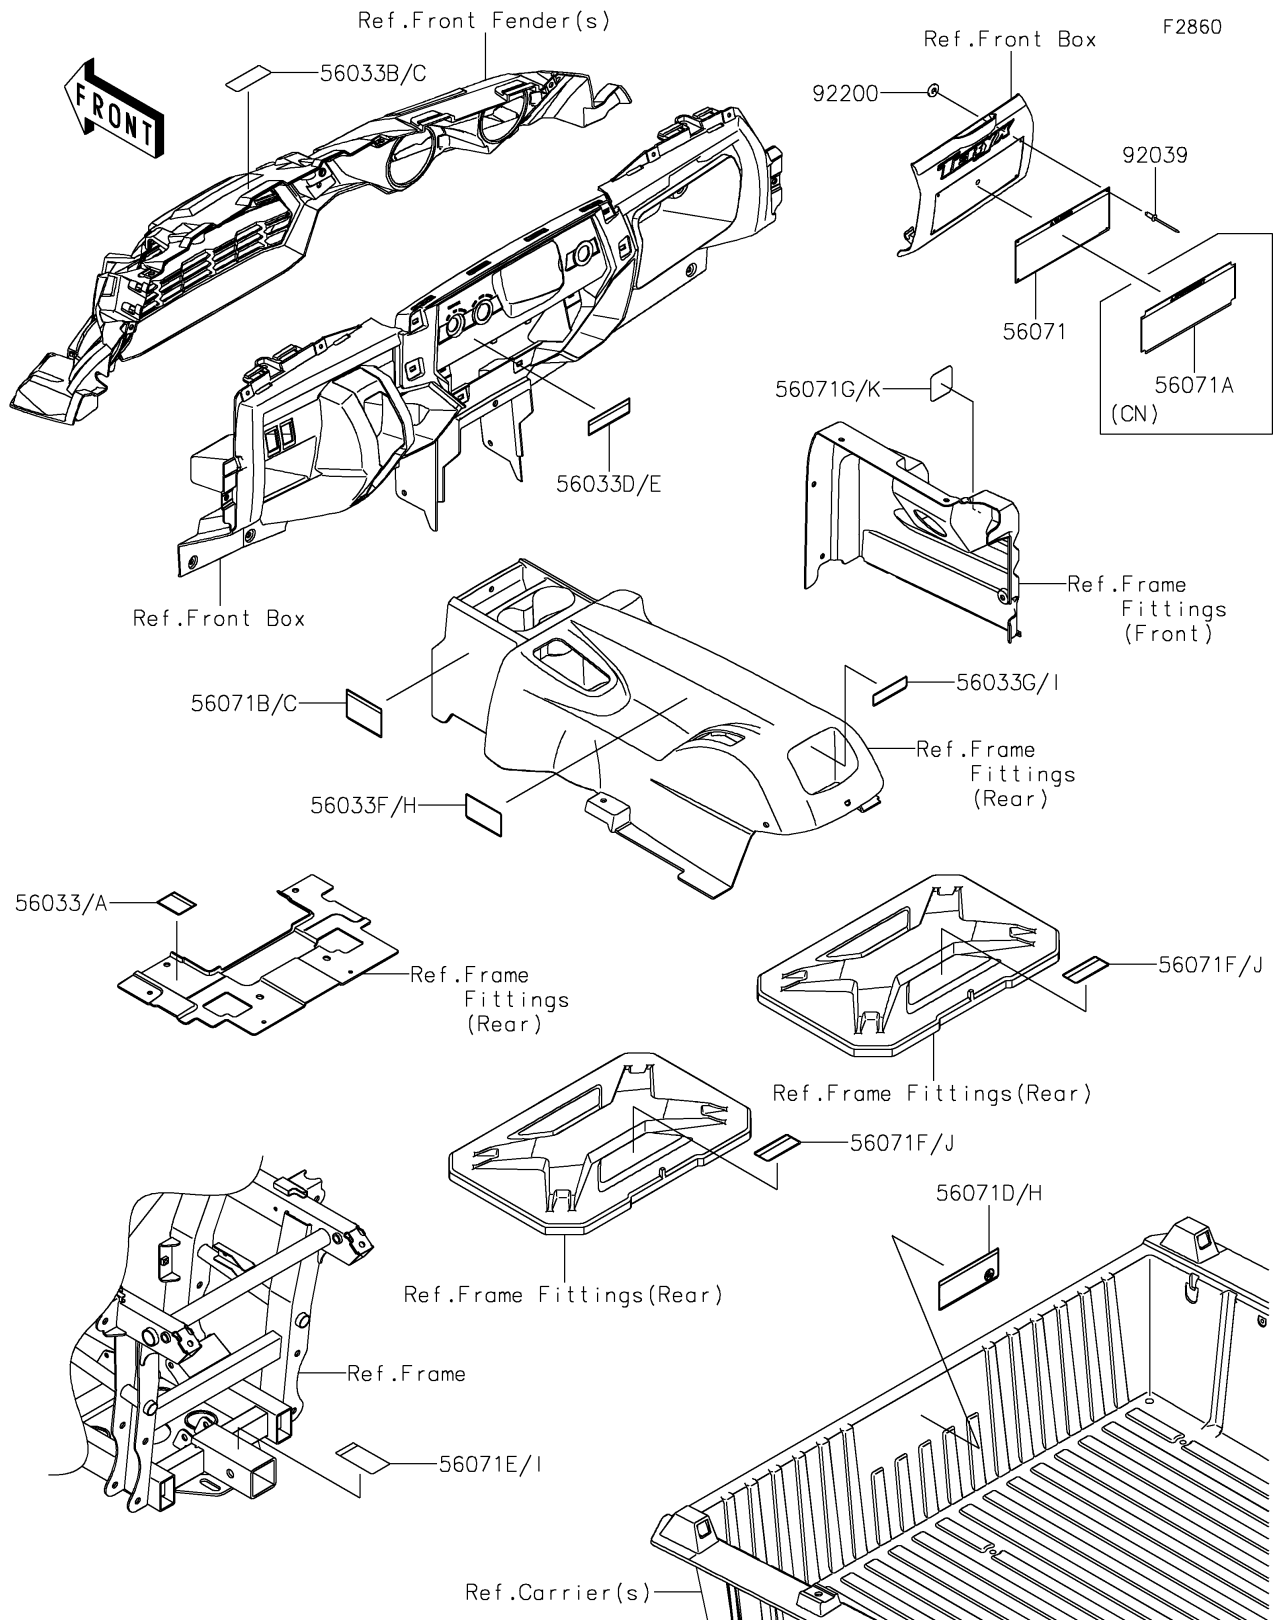

2016 TERYX® CAMO

PARTS DIAGRAM

Labels

2016 TERYX® CAMO

PARTS LIST

Labels

ITEM NAME	PART NUMBER	QUANTITY
LABEL-MANUAL,OIL MAINTENANCE (Ref # 56033)	56033-0372	1
LABEL-MANUAL,AIR CLEANER (Ref # 56033B)	56033-0724	1
LABEL-MANUAL,SHIFT NOTICE (Ref # 56033D)	56033-0822	1
LABEL-MANUAL,DRIVE BELT (Ref # 56033F)	56033-0924	1
LABEL-MANUAL,STORAGE (Ref # 56033G)	56033-0925	1
LABEL-WARNING (Ref # 56071)	56071-0502	1
LABEL-WARNING,TIRE (Ref # 56071B)	56071-0504	1
LABEL-WARNING,CARGO (Ref # 56071D)	56071-0585	1
LABEL-WARNING,TRAILER HITCH (Ref # 56071E)	56071-0586	1
LABEL-WARNING,NO PASSENGERS (Ref # 56071F)	56071-0587	2
LABEL-WARNING,GASOLINE (Ref # 56071G)	56071-0588	1
RIVET,3.2X8 (Ref # 92039)	92039-3763	4
WASHER,3.5X8X1 (Ref # 92200)	92200-1251	4