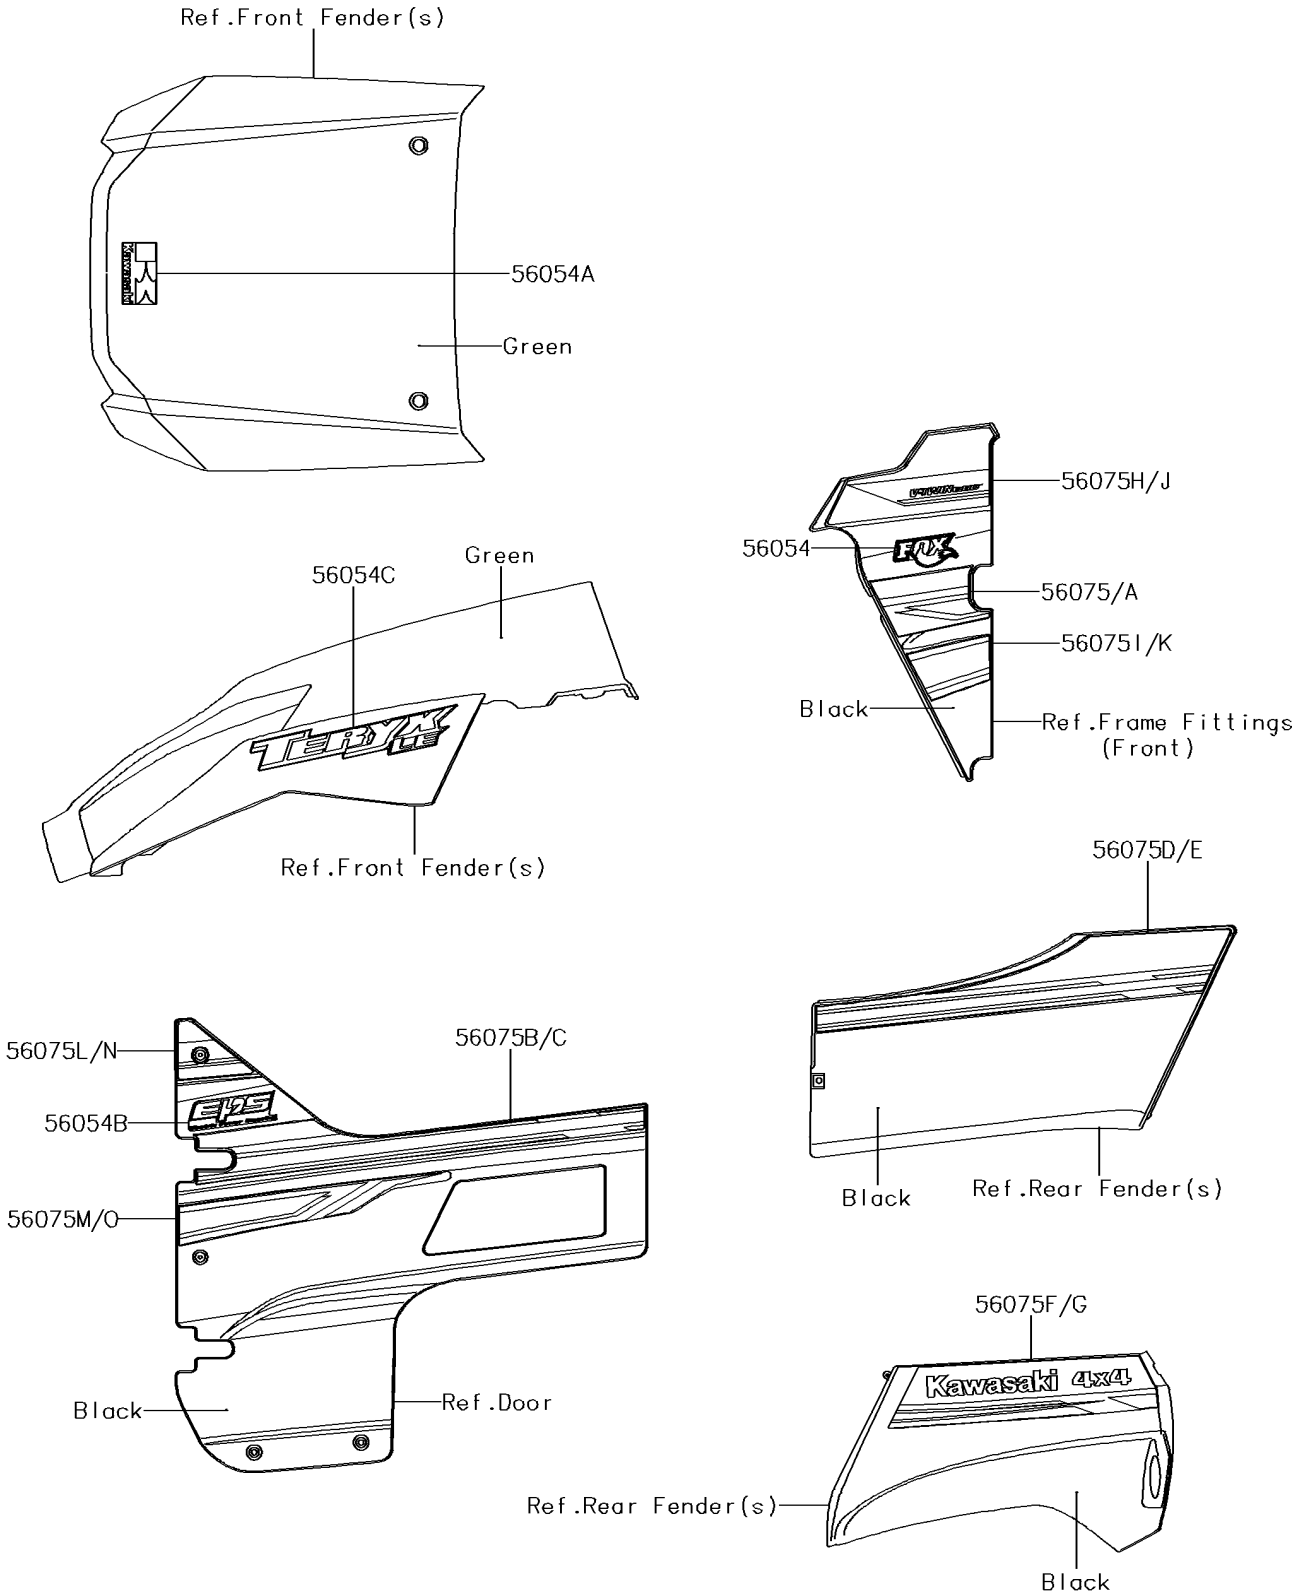

2018 TERYX4™ LE CAMO PARTS DIAGRAM

Decals(Green)(GHF)

F2861B

2018 TERYX4™ LE CAMO PARTS LIST

Decals(Green)(GHF)

ITEM NAME	PART NUMBER	QUANTITY
MARK,SIDE GUARD,FOX (Ref # 56054)	56054-1254	2
MARK,FR FENDER,KAWASAKI (Ref # 56054A)	56054-1852	1
MARK,DOOR COVER,EPS (Ref # 56054B)	56054-2060	2
MARK,FR FENDER,TERYX LE (Ref # 56054C)	56054-2068	2
PATTERN,SIDE GUARD,LH (Ref # 56075)	56075-1969	1
PATTERN,SIDE GUARD,RH (Ref # 56075A)	56075-1970	1
PATTERN,DOOR COVER,LH,FR (Ref # 56075B)	56075-1971	1
PATTERN,DOOR COVER,RH,FR (Ref # 56075C)	56075-1972	1
PATTERN,RR FENDER,LH,FR (Ref # 56075D)	56075-1973	1
PATTERN,RR FENDER,RH,FR (Ref # 56075E)	56075-1974	1
PATTERN,RR FENDER,LH,RR (Ref # 56075F)	56075-1975	1
PATTERN,RR FENDER,RH,RR (Ref # 56075G)	56075-1976	1
PATTERN,SIDE GUARD,LH,FR,UPP (Ref # 56075H)	56075-1977	1
PATTERN,SIDE GUARD,LH,FR,LWR (Ref # 56075I)	56075-1978	1
PATTERN,SIDE GUARD,RH,FR,UPP (Ref # 56075J)	56075-1979	1
PATTERN,SIDE GUARD,RH,FR,LWR (Ref # 56075K)	56075-1980	1
PATTERN,DOOR COVER,LH,FR,UPP (Ref # 56075L)	56075-1981	1
PATTERN,DOOR COVER,LH,FR,LWR (Ref # 56075M)	56075-1982	1
PATTERN,DOOR COVER,RH,FR,UPP (Ref # 56075N)	56075-1983	1
PATTERN,DOOR COVER,RH,FR,LWR (Ref # 56075O)	56075-1984	1