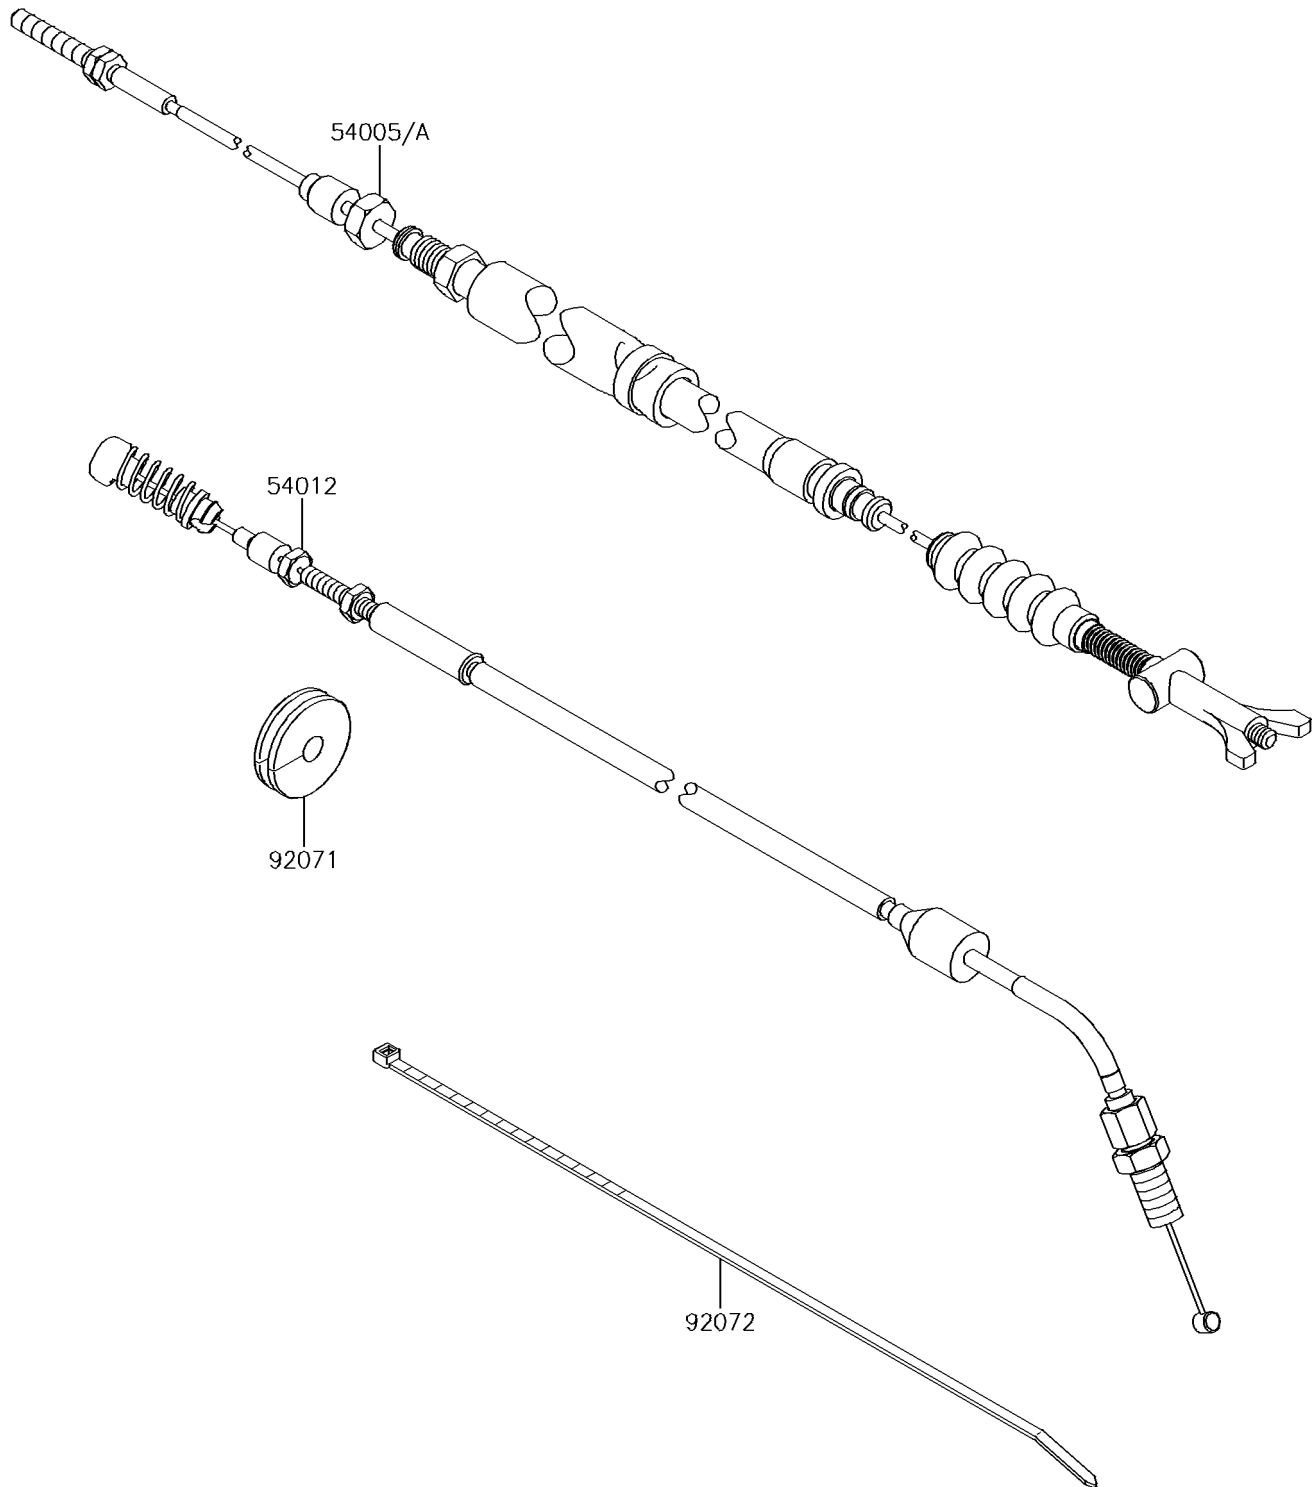

2018 TERYX4™ LE CAMO PARTS DIAGRAM

Cables

F2540

2018 TERYX4™ LE CAMO PARTS LIST

Cables

ITEM NAME	PART NUMBER	QUANTITY
CABLE-BRAKE (Ref # 54005A)	54005-0042	1
CABLE-THROTTLE (Ref # 54012)	54012-0561	1
GROMMET (Ref # 92071)	92071-1136	1
BAND,L=292.1 (Ref # 92072)	92072-3509	1