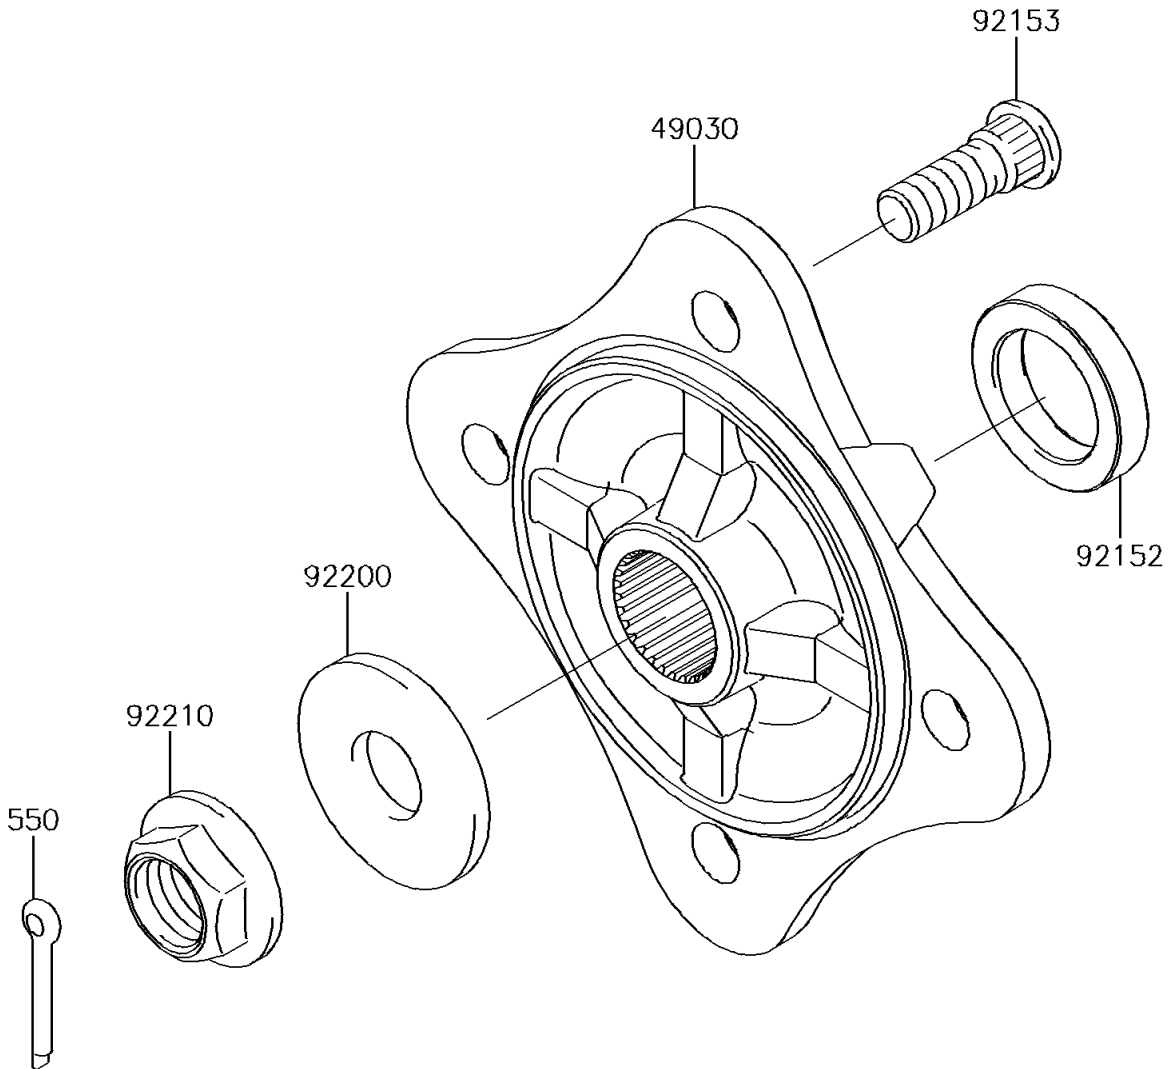

# 2018 TERYX4™ LE CAMO PARTS DIAGRAM

Rear Hubs/Brakes

F2240

## 2018 TERYX4™ LE CAMO PARTS LIST

### Rear Hubs/Brakes

ITEM NAME	PART NUMBER	QUANTITY
HUB,RR (Ref # 49030)	49030-0563	2
COLLAR,30.1X44X9 (Ref # 92152)	92152-1700	2
BOLT,12MM (Ref # 92153)	92153-1915	8
WASHER,20.3X52.0X4.5 (Ref # 92200)	92200-1739	2
NUT,FLANGED,20MM (Ref # 92210)	92210-2093	2
PIN-COTTER,4.0X30 (Ref # 550)	550AA4030	2