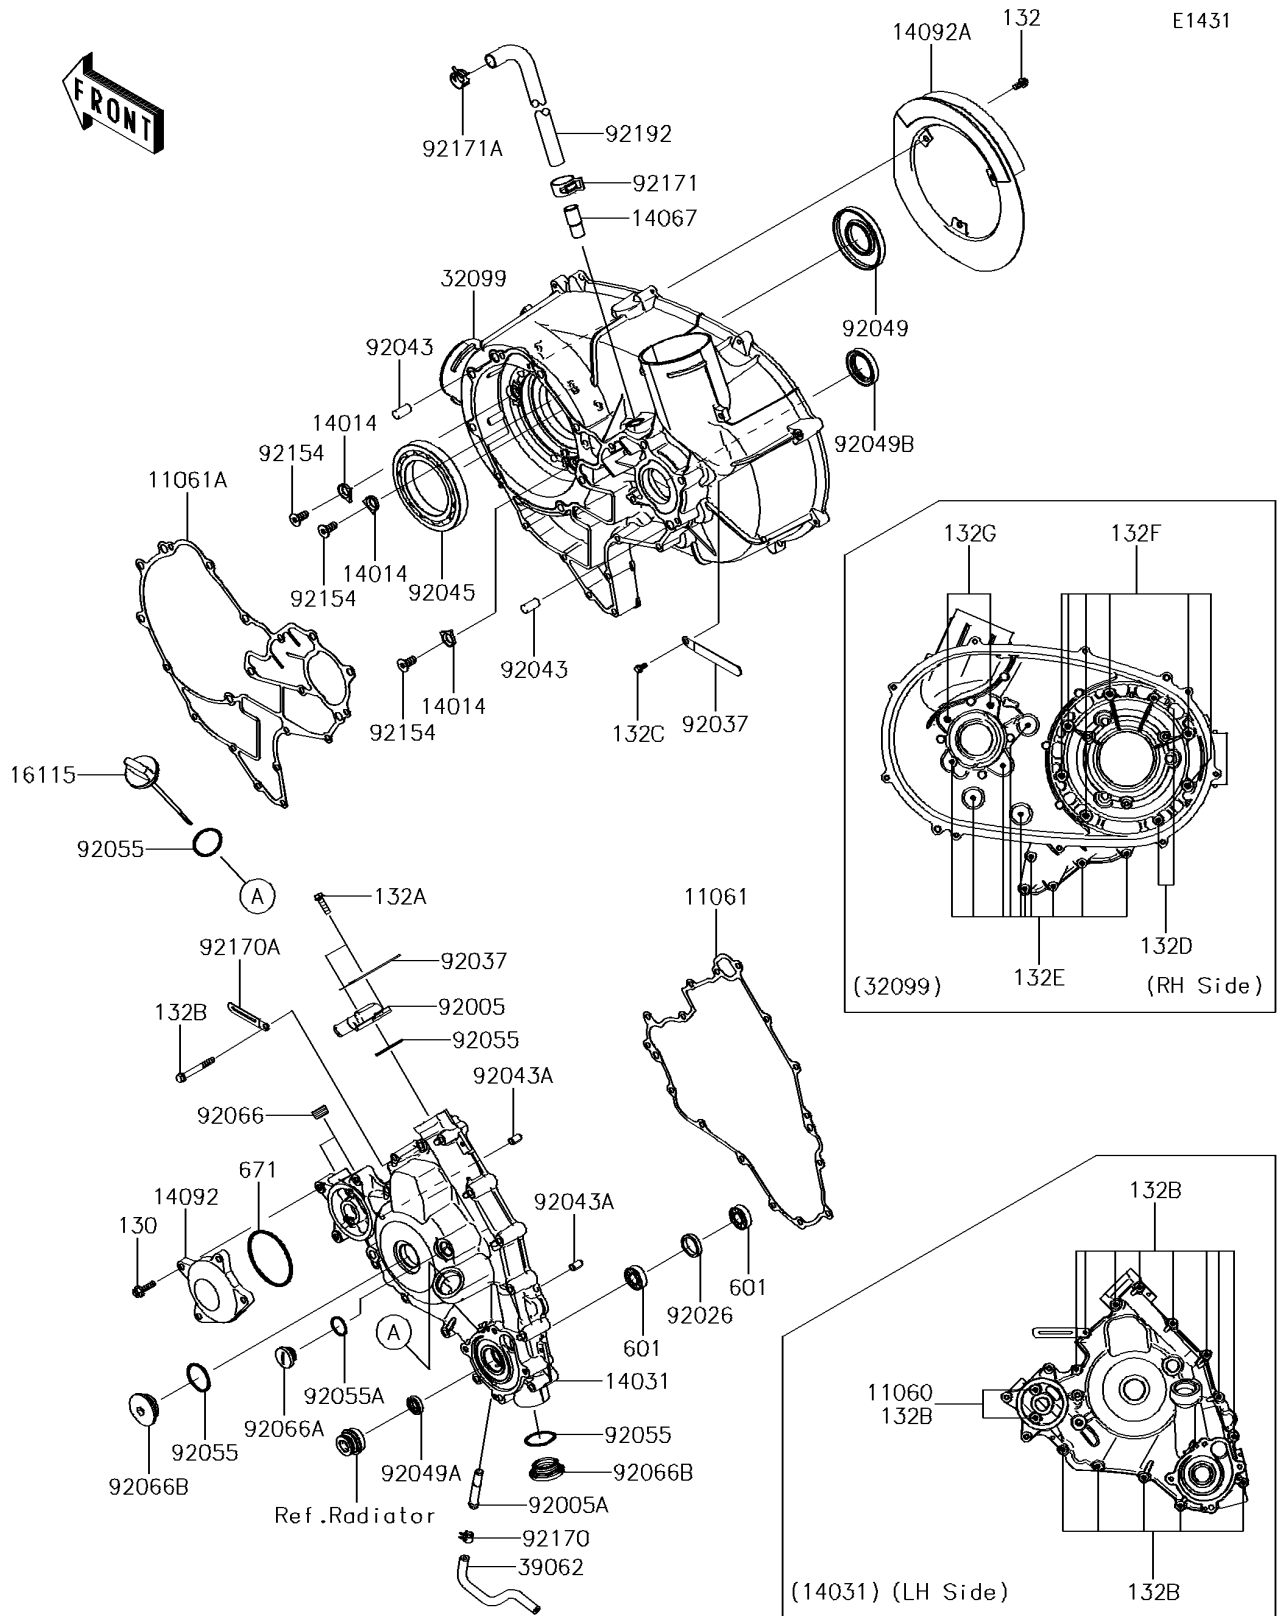

2018 TERYX4™ LE CAMO

PARTS DIAGRAM

Engine Cover(s)

2018 TERYX4™ LE CAMO

PARTS LIST

Engine Cover(s)

ITEM NAME	PART NUMBER	QUANTITY
GASKET,6.2X12X0.3 (Ref # 11060)	11060-1994	2
GASKET,GENERATOR COVER (Ref # 11061)	11061-0728	1
GASKET,CVT CASE (Ref # 11061A)	11061-0729	1
PLATE-POSITION (Ref # 14014)	14014-0556	3
COVER-GENERATOR (Ref # 14031)	14031-0589	1
FITTING,BREATHER (Ref # 14067)	14067-006	1
COVER,OIL COOLER (Ref # 14092)	14092-0877	1
COVER (Ref # 14092A)	14092-1051	1
CAP-OIL FILLER (Ref # 16115)	16115-0705	1
CASE,CVT (Ref # 32099)	32099-0770	1
HOSE-COOLING,DRAIN (Ref # 39062)	39062-0598	1
FITTING (Ref # 92005)	92005-0712	1
FITTING (Ref # 92005A)	92005-1264	1
SPACER,22X28X5 (Ref # 92026)	92026-0711	1
CLAMP (Ref # 92037)	92037-1993	2
PIN,10X20 (Ref # 92043)	92043-0142	2
PIN,6.2X8X14 (Ref # 92043A)	92043-1263	2
BEARING-BALL,16014CS45 (Ref # 92045)	92045-0709	1
SEAL-OIL,35X77X9 (Ref # 92049)	92049-0713	1
SEAL-OIL,12X22X5 (Ref # 92049A)	92049-0783	1
SEAL-OIL,HTC 30X45X8 (Ref # 92049B)	92049-1575	1
RING-O,31.2X2.4 (Ref # 92055)	92055-0724	4
RING-O,20X2 (Ref # 92055A)	92055-1146	1
PLUG,PT3/8X10 (Ref # 92066)	92066-0003	2
PLUG,COVER (Ref # 92066A)	92066-0011	1
PLUG (Ref # 92066B)	92066-0712	2
BOLT,FLAT,8X13.6 (Ref # 92154)	92154-0978	3
CLAMP (Ref # 92170)	92170-1493	1
CLAMP (Ref # 92170A)	92170-1514	1