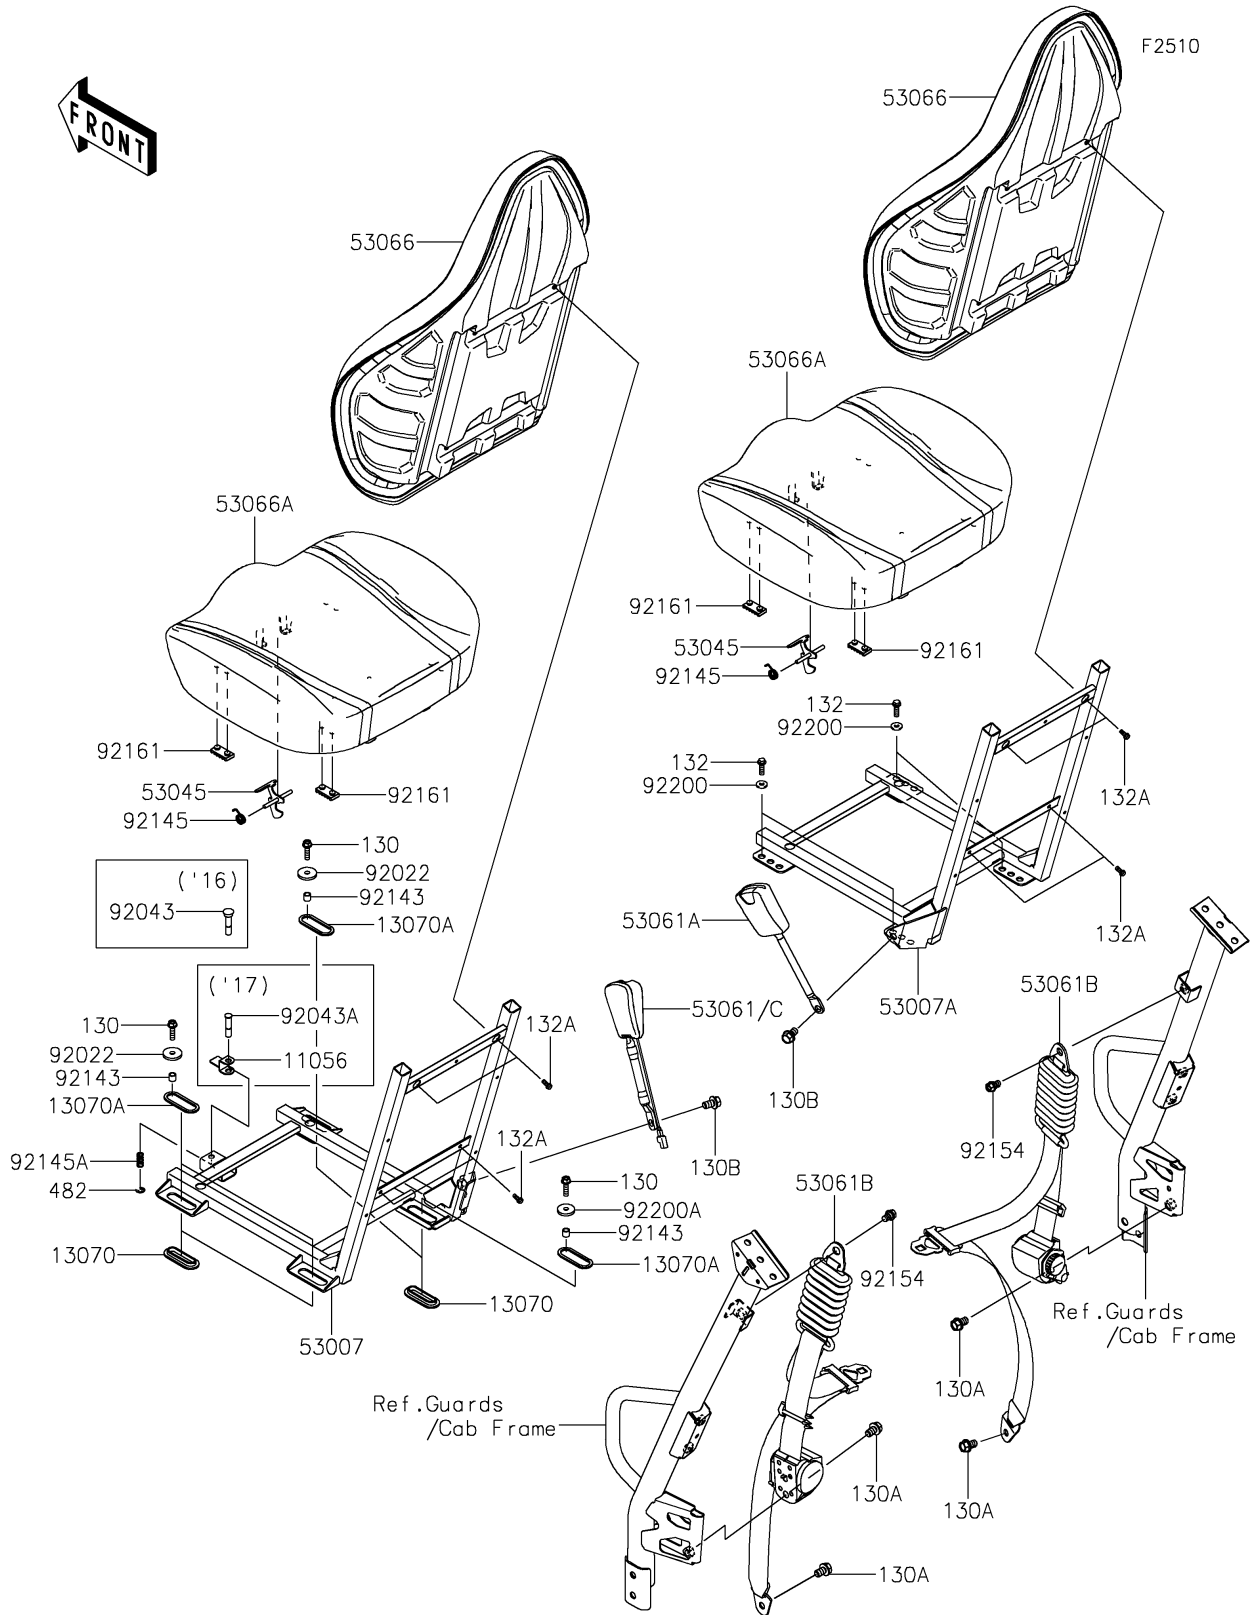

# 2016 TERYX® PARTS DIAGRAM

Seat(FGF/FHF)

## 2016 TERYX® PARTS LIST

Seat(FGF/FHF)

ITEM NAME	PART NUMBER	QUANTITY
GUIDE (Ref # 13070)	13070-0806	4
GUIDE (Ref # 13070A)	13070-0807	4
FRAME-SEAT,FR,LH (Ref # 53007)	53007-0375	1
FRAME-SEAT,FR,RH (Ref # 53007A)	53007-0376	1
HOOK-ASSY (Ref # 53045)	53045-0019	2
BELT-SEAT,BUCKLE,SW. (Ref # 53061)	53061-0038	1
BELT-SEAT,BUCKLE (Ref # 53061A)	53061-0039	1
BELT-SEAT,RETRACTOR,L=2500 (Ref # 53061B)	53061-0040	2
SEAT-ASSY,BACK,BLK/SIL/GRN (Ref # 53066)	53066-0394-41J	2
SEAT-ASSY,BOTTOM,BLACK+SIL+GRN (Ref # 53066A)	53066-0533-41Y	2
WASHER (Ref # 92022)	92022-2116	3
PIN (Ref # 92043)	92043-0862	1
COLLAR,8.8X12X11.5 (Ref # 92143)	92143-1340	4
SPRING,SEAT LATCH (Ref # 92145)	92145-0022	2
SPRING (Ref # 92145A)	92145-1682	1
BOLT,FLANGED,10X16 (Ref # 92154)	92154-2089	2
DAMPER,SEAT (Ref # 92161)	92161-1489	8
WASHER,8.2X20.0X2.5 (Ref # 92200)	92200-0205	4
WASHER,8.6X31X4.5 (Ref # 92200A)	92200-1758	1
BOLT-FLANGED,8X30 (Ref # 130)	130BA0830	4
BOLT-FLANGED,12X20 (Ref # 130A)	130BA1220	4
BOLT-FLANGED,13X22 (Ref # 130B)	130BB1222	2
BOLT-FLANGED-SMALL,8X25 (Ref # 132)	132BA0825	4
BOLT-FLANGED-SMALL,6X14 (Ref # 132A)	132BB0614	8
CIRCLIP-TYPE-E,8MM (Ref # 482)	482EA8000	1