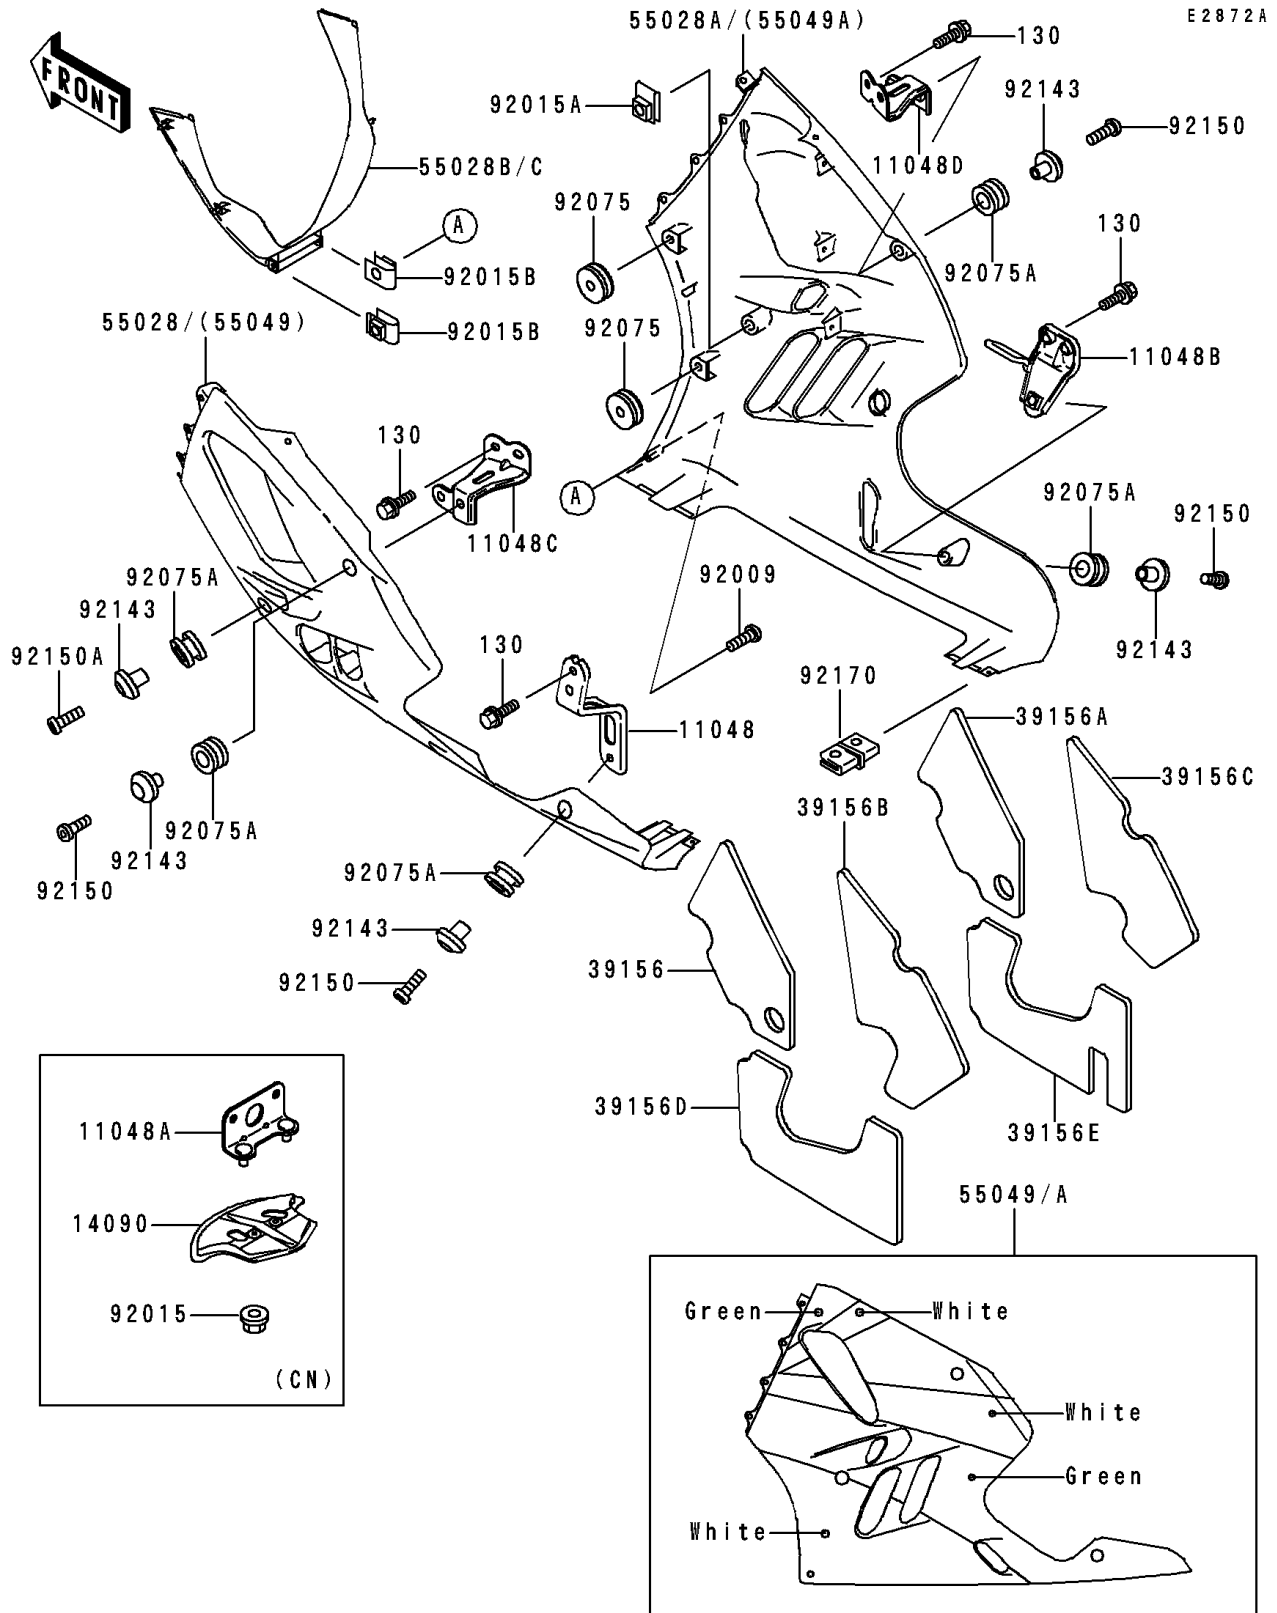

1995 Ninja® ZX™ -9R PARTS DIAGRAM

Cowling Lower(ZX900-B2)

1995 Ninja® ZX™ -9R PARTS LIST

Cowling Lowers(ZX900-B2)

ITEM NAME	PART NUMBER	QUANTITY
BOLT-FLANGED,6X16,BLACK (Ref # 130)	130J0616	8
BRACKET,LWR COWLING,LH,LWR (Ref # 11048)	11048-1310	1
BRACKET,UNDER BRACKET (Ref # 11048A)	11048-1411	1
BRACKET,LWR COWLING,RH,LWR (Ref # 11048B)	11048-1421	1
BRACKET,LWR COWLING,LH,UPP (Ref # 11048C)	11048-1681	1
BRACKET,LWR COWLING,RH,UPP (Ref # 11048D)	11048-1682	1
COVER,UNDER BRACKET (Ref # 14090)	14090-1388	1
PAD,LWR COWLING,LH,FR (Ref # 39156)	39156-1402	1
PAD,LWR COWLING,RH,FR (Ref # 39156A)	39156-1403	1
PAD,LWR COWLING,LH,RR (Ref # 39156B)	39156-1404	1
PAD,LWR COWLING,RH,RR (Ref # 39156C)	39156-1405	1
PAD,LWR COWLING,LH,LWR (Ref # 39156D)	39156-1406	1
PAD,LWR COWLING,RH,LWR (Ref # 39156E)	39156-1468	1
COWLING,LWR,LH,C.W.RED (Ref # 55028)	55028-1315-H3	1
COWLING,LWR,RH,C.W.RED (Ref # 55028A)	55028-1316-H3	1
COWLING,LWR,FR,C.W.RED (Ref # 55028B)	55028-1317-H3	1
COWLING,LWR,FR,P.A.WHITE (Ref # 55028C)	55028-1317-R1	1
COWLING.,LWR,LH,GREEN/WHITE (Ref # 55049)	55049-5291-CK	1
COWLING.,LWR,RH,GREEN/WHITE (Ref # 55049A)	55049-5292-CK	1
SCREW,5X16 (Ref # 92009)	92009-1654	2
NUT,CAP,6MM,BLACK (Ref # 92015)	92015-1170	2
NUT (Ref # 92015A)	92015-1487	2
NUT,5MM (Ref # 92015B)	92015-1798	2
DAMPER (Ref # 92075)	92075-1067	4
DAMPER (Ref # 92075A)	92075-1634	6
COLLAR,BLACK (Ref # 92143)	92143-1226	6
BOLT,SOCKET,6X18 (Ref # 92150)	92150-1553	4
BOLT,SOCKET,6X30 (Ref # 92150A)	92150-1554	2
CLAMP (Ref # 92170)	92170-1230	1