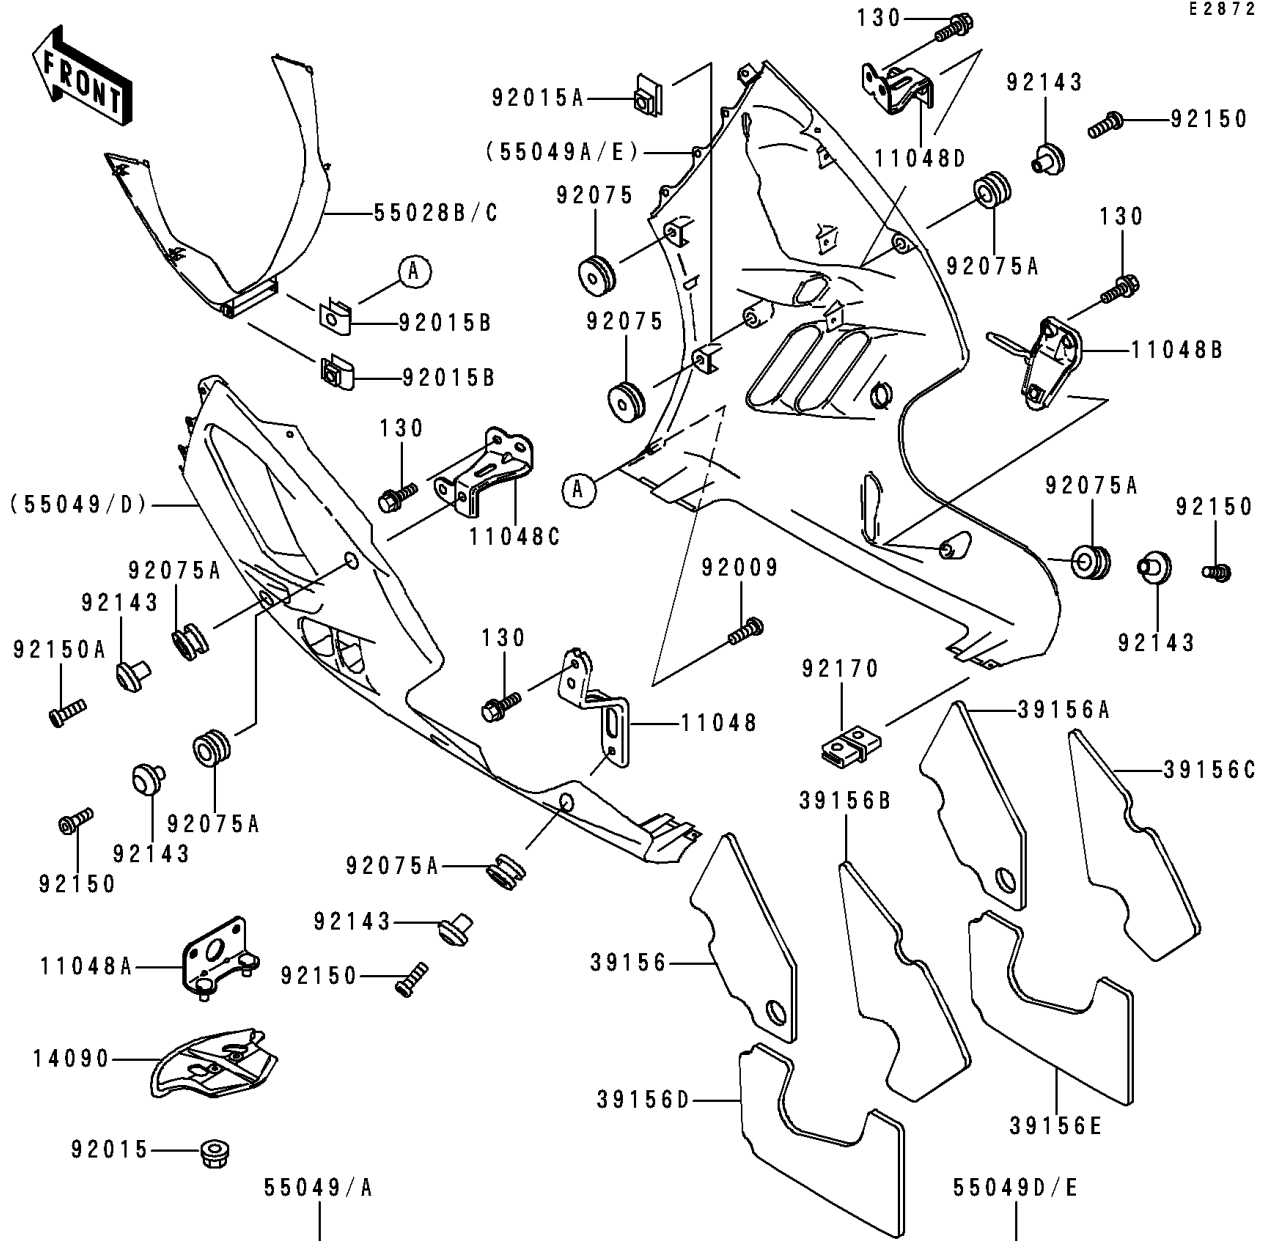

1994 Ninja® ZX™ -9R PARTS DIAGRAM

Cowling Lower(ZX900-B1)

E2872

1994 Ninja® ZX™-9R PARTS LIST

Cowling Lowers(ZX900-B1)

ITEM NAME	PART NUMBER	QUANTITY
BOLT-FLANGED,6X16,BLACK (Ref # 130)	130J0616	8
BRACKET,LWR COWLING,LH,LWR (Ref # 11048)	11048-1310	1
BRACKET,UNDER BRACKET (Ref # 11048A)	11048-1411	1
BRACKET,LWR COWLING,RH,LWR (Ref # 11048B)	11048-1421	1
BRACKET,LWR COWLING,LH,UPP (Ref # 11048C)	11048-1681	1
BRACKET,LWR COWLING,RH,UPP (Ref # 11048D)	11048-1682	1
COVER,UNDER BRACKET (Ref # 14090)	14090-1388	1
PAD,LWR COWLING,LH,FR (Ref # 39156)	39156-1402	1
PAD,LWR COWLING,RH,FR (Ref # 39156A)	39156-1403	1
PAD,LWR COWLING,LH,RR (Ref # 39156B)	39156-1404	1
PAD,LWR COWLING,RH,RR (Ref # 39156C)	39156-1405	1
PAD,LWR COWLING,LH,LWR (Ref # 39156D)	39156-1406	1
PAD,LWR COWLING,RH,LWR (Ref # 39156E)	39156-1407	1
COWLING,LWR,FR,P.A.WHITE (Ref # 55028B)	55028-1317-R1	1
COWLING,LWR,FR,P.G.GRAY (Ref # 55028C)	55028-1317-T8	1
COWLING.,LWR,LH,GREEN/WHITE (Ref # 55049)	55049-5291-CK	1
COWLING.,LWR,RH,GREEN/WHITE (Ref # 55049A)	55049-5292-CK	1
COWLING.,LWR,LH,GRAY/RED (Ref # 55049D)	55049-5297-92	1
COWLING.,LWR,RH,GRAY/RED (Ref # 55049E)	55049-5298-92	1
SCREW,5X16 (Ref # 92009)	92009-1654	2
NUT,CAP,6MM,BLACK (Ref # 92015)	92015-1170	2
NUT (Ref # 92015A)	92015-1487	2
NUT,5MM (Ref # 92015B)	92015-1798	2
DAMPER (Ref # 92075)	92075-1067	4
DAMPER (Ref # 92075A)	92075-1634	6
COLLAR,BLACK (Ref # 92143)	92143-1226	6
BOLT,SOCKET,6X18 (Ref # 92150)	92150-1553	4
BOLT,SOCKET,6X30 (Ref # 92150A)	92150-1554	2
CLAMP (Ref # 92170)	92170-1230	1