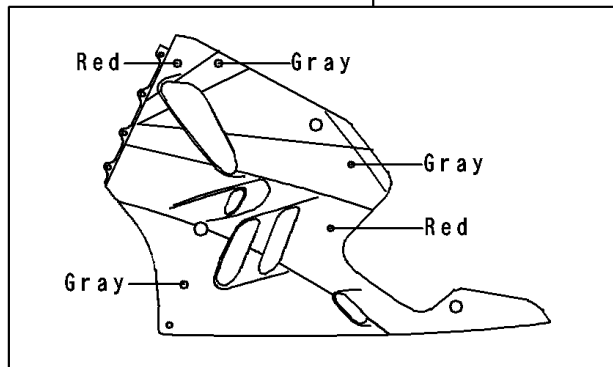

1994 Ninja® ZX™ -9R PARTS DIAGRAM

Cowling Lower(ZX900-B1)

E2872

1994 Ninja® ZX™-9R PARTS LIST

Cowling Lowers(ZX900-B1)

ITEM NAME	PART NUMBER	QUANTITY
BOLT-FLANGED,6X16,BLACK (Ref # 130)	130J0616	8
BRACKET,LWR COWLING,LH,LWR (Ref # 11048)	11048-1310	1
BRACKET,UNDER BRACKET (Ref # 11048A)	11048-1411	1
BRACKET,LWR COWLING,RH,LWR (Ref # 11048B)	11048-1421	1
BRACKET,LWR COWLING,LH,UPP (Ref # 11048C)	11048-1681	1
BRACKET,LWR COWLING,RH,UPP (Ref # 11048D)	11048-1682	1
COVER,UNDER BRACKET (Ref # 14090)	14090-1388	1
PAD,LWR COWLING,LH,FR (Ref # 39156)	39156-1402	1
PAD,LWR COWLING,RH,FR (Ref # 39156A)	39156-1403	1
PAD,LWR COWLING,LH,RR (Ref # 39156B)	39156-1404	1
PAD,LWR COWLING,RH,RR (Ref # 39156C)	39156-1405	1
PAD,LWR COWLING,LH,LWR (Ref # 39156D)	39156-1406	1
PAD,LWR COWLING,RH,LWR (Ref # 39156E)	39156-1407	1
COWLING,LWR,FR,P.A.WHITE (Ref # 55028B)	55028-1317-R1	1
COWLING,LWR,FR,P.G.GRAY (Ref # 55028C)	55028-1317-T8	1
COWLING.,LWR,LH,GREEN/WHITE (Ref # 55049)	55049-5291-CK	1
COWLING.,LWR,RH,GREEN/WHITE (Ref # 55049A)	55049-5292-CK	1
COWLING.,LWR,LH,GRAY/RED (Ref # 55049D)	55049-5297-92	1
COWLING.,LWR,RH,GRAY/RED (Ref # 55049E)	55049-5298-92	1
SCREW,5X16 (Ref # 92009)	92009-1654	2
NUT,CAP,6MM,BLACK (Ref # 92015)	92015-1170	2
NUT (Ref # 92015A)	92015-1487	2
NUT,5MM (Ref # 92015B)	92015-1798	2
DAMPER (Ref # 92075)	92075-1067	4
DAMPER (Ref # 92075A)	92075-1634	6
COLLAR,BLACK (Ref # 92143)	92143-1226	6
BOLT,SOCKET,6X18 (Ref # 92150)	92150-1553	4
BOLT,SOCKET,6X30 (Ref # 92150A)	92150-1554	2
CLAMP (Ref # 92170)	92170-1230	1