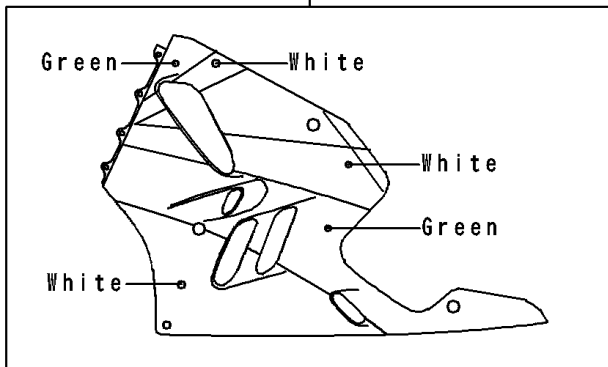

1994 Ninja® ZX™ -9R PARTS DIAGRAM

Cowling Lower(ZX900-B1)

E2872

1994 Ninja® ZX™-9R PARTS LIST

Cowling Lowers(ZX900-B1)

ITEM NAME	PART NUMBER	QUANTITY
BOLT-FLANGED,6X16,BLACK (Ref # 130)	130J0616	8
BRACKET,LWR COWLING,LH,LWR (Ref # 11048)	11048-1310	1
BRACKET,UNDER BRACKET (Ref # 11048A)	11048-1411	1
BRACKET,LWR COWLING,RH,LWR (Ref # 11048B)	11048-1421	1
BRACKET,LWR COWLING,LH,UPP (Ref # 11048C)	11048-1681	1
BRACKET,LWR COWLING,RH,UPP (Ref # 11048D)	11048-1682	1
COVER,UNDER BRACKET (Ref # 14090)	14090-1388	1
PAD,LWR COWLING,LH,FR (Ref # 39156)	39156-1402	1
PAD,LWR COWLING,RH,FR (Ref # 39156A)	39156-1403	1
PAD,LWR COWLING,LH,RR (Ref # 39156B)	39156-1404	1
PAD,LWR COWLING,RH,RR (Ref # 39156C)	39156-1405	1
PAD,LWR COWLING,LH,LWR (Ref # 39156D)	39156-1406	1
PAD,LWR COWLING,RH,LWR (Ref # 39156E)	39156-1407	1
COWLING,LWR,FR,P.A.WHITE (Ref # 55028B)	55028-1317-R1	1
COWLING,LWR,FR,P.G.GRAY (Ref # 55028C)	55028-1317-T8	1
COWLING.,LWR,LH,GREEN/WHITE (Ref # 55049)	55049-5291-CK	1
COWLING.,LWR,RH,GREEN/WHITE (Ref # 55049A)	55049-5292-CK	1
COWLING.,LWR,LH,GRAY/RED (Ref # 55049D)	55049-5297-92	1
COWLING.,LWR,RH,GRAY/RED (Ref # 55049E)	55049-5298-92	1
SCREW,5X16 (Ref # 92009)	92009-1654	2
NUT,CAP,6MM,BLACK (Ref # 92015)	92015-1170	2
NUT (Ref # 92015A)	92015-1487	2
NUT,5MM (Ref # 92015B)	92015-1798	2
DAMPER (Ref # 92075)	92075-1067	4
DAMPER (Ref # 92075A)	92075-1634	6
COLLAR,BLACK (Ref # 92143)	92143-1226	6
BOLT,SOCKET,6X18 (Ref # 92150)	92150-1553	4
BOLT,SOCKET,6X30 (Ref # 92150A)	92150-1554	2
CLAMP (Ref # 92170)	92170-1230	1