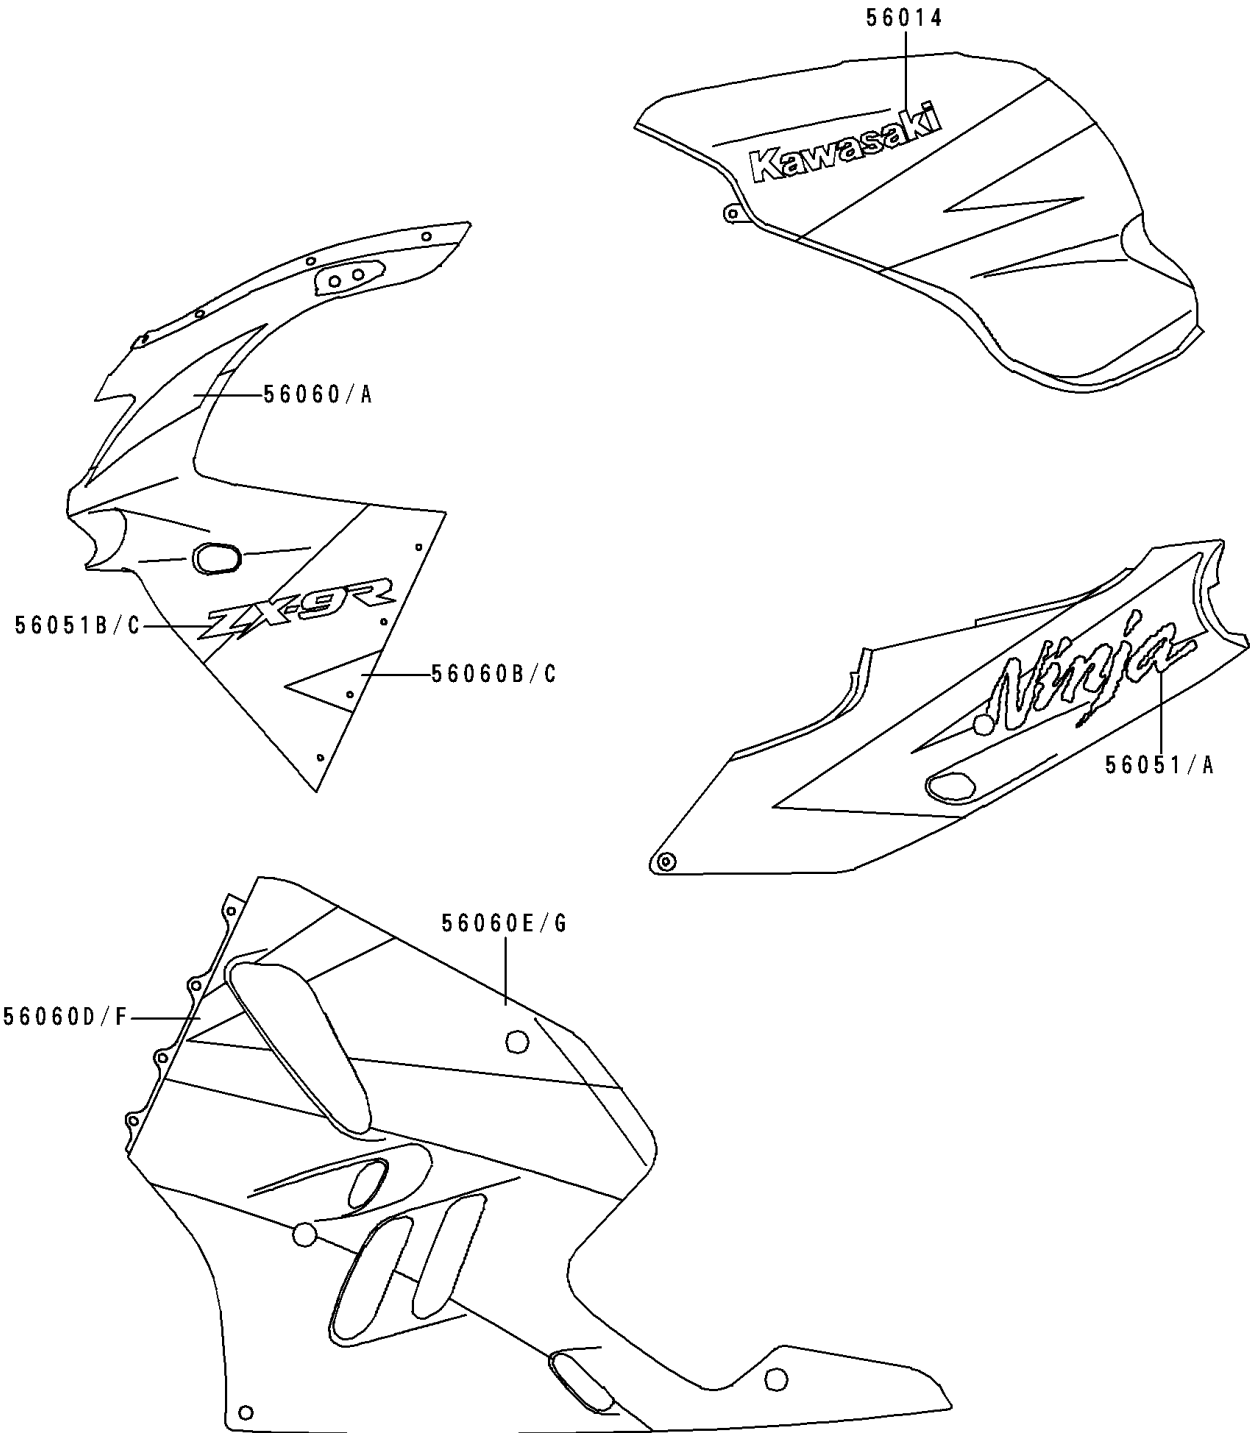

1995 Ninja® ZX™ -9R PARTS DIAGRAM

Decals(Green/White/Violet)(ZX900-B2)

F2861C

1995 Ninja® ZX™-9R PARTS LIST

Decals(Green/White/Violet)(ZX900-B2)

ITEM NAME	PART NUMBER	QUANTITY
EMBLEM,FUEL TANK,KAWASAKI (Ref # 56014)	56014-1299	2
MARK,SIDE COVER,LH,NINJA (Ref # 56051)	56051-1214	1
MARK,SIDE COVER,RH,NINJA (Ref # 56051A)	56051-1215	1
MARK,UPP COWLING,LH,ZX-9R (Ref # 56051B)	56051-1216	1
MARK,UPP COWLING,RH,ZX-9R (Ref # 56051C)	56051-1217	1
PATTERN,UPP COWLING,LH (Ref # 56060)	56060-1945	1
PATTERN,UPP COWLING,RH (Ref # 56060A)	56060-1946	1
PATTERN,UPP COWLING,LWR,LH (Ref # 56060B)	56060-1947	1
PATTERN,UPP COWLING,LWR,RH (Ref # 56060C)	56060-1948	1
PATTERN,LWR COWLING,FR,LH (Ref # 56060D)	56060-1949	1
PATTERN,LWR COWLING,RR,LH (Ref # 56060E)	56060-1950	1
PATTERN,LWR COWLING,FR,RH (Ref # 56060F)	56060-1951	1
PATTERN,LWR COWLING,RR,RH (Ref # 56060G)	56060-1952	1