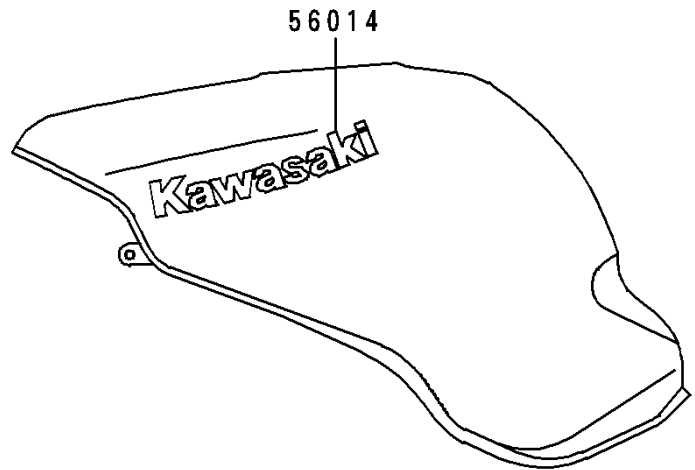

# 1995 Ninja® ZX™-9R PARTS DIAGRAM

Decals(Red)(ZX900-B2)

F2861B

# 1995 Ninja® ZX™-9R PARTS LIST

Decals(Red)(ZX900-B2)

<b>ITEM NAME</b>	<b>PART NUMBER</b>	<b>QUANTITY</b>
EMBLEM,FUEL TANK,KAWASAKI (Ref # 56014)	56014-1309	2
MARK,SIDE COVER,LH,NINJA (Ref # 56051)	56051-1180	1
MARK,SIDE COVER,RH.NINJA (Ref # 56051A)	56051-1181	1
MARK,UPP COWLING,ZX-9R (Ref # 56051B)	56051-1182	2