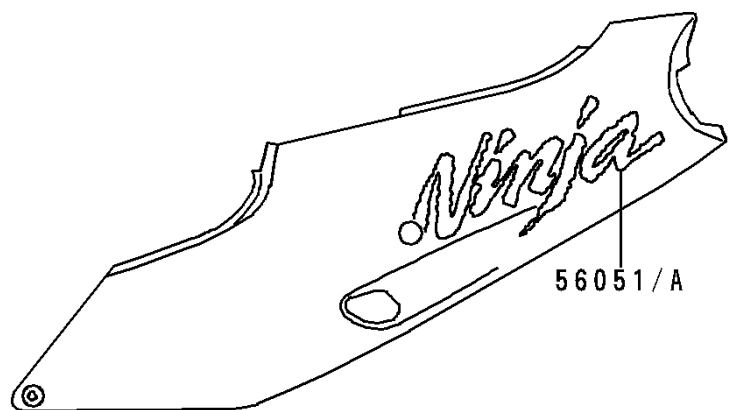

# 1995 Ninja® ZX™-9R PARTS DIAGRAM

Decals(Red)(ZX900-B2)

F2861B

# 1995 Ninja® ZX™-9R PARTS LIST

Decals(Red)(ZX900-B2)

<b>ITEM NAME</b>	<b>PART NUMBER</b>	<b>QUANTITY</b>
EMBLEM,FUEL TANK,KAWASAKI (Ref # 56014)	56014-1309	2
MARK,SIDE COVER,LH,NINJA (Ref # 56051)	56051-1180	1
MARK,SIDE COVER,RH.NINJA (Ref # 56051A)	56051-1181	1
MARK,UPP COWLING,ZX-9R (Ref # 56051B)	56051-1182	2