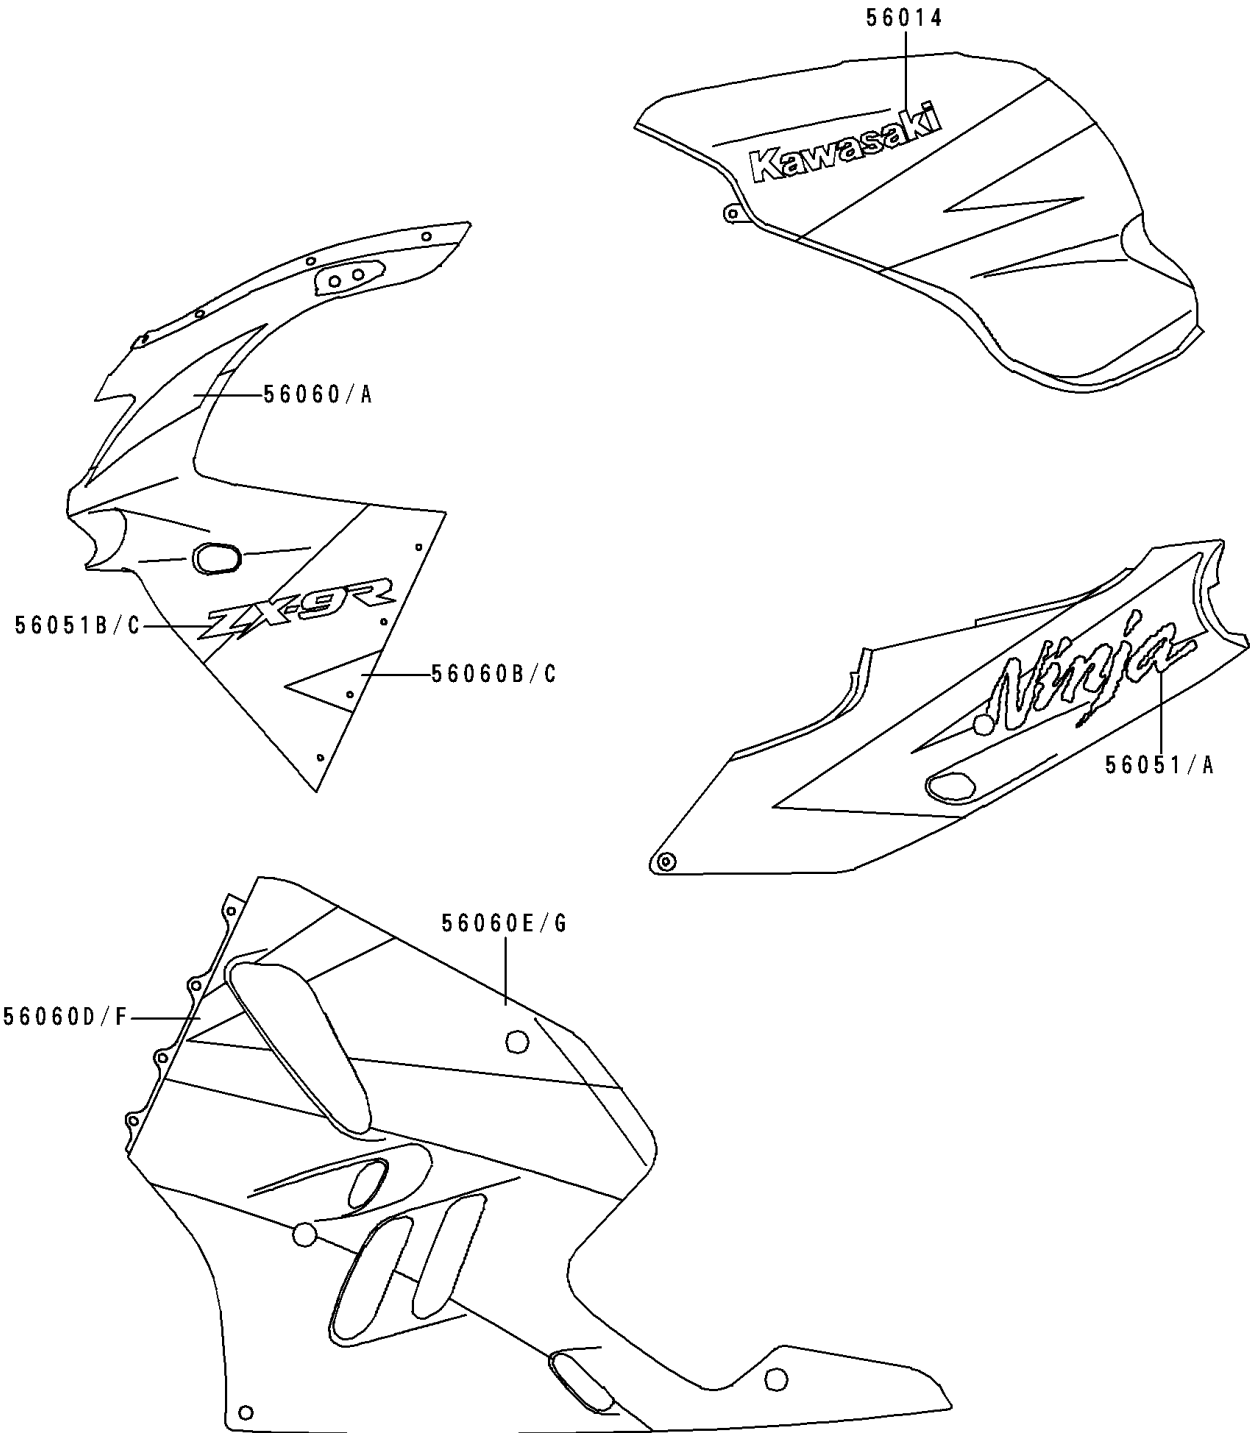

1994 Ninja® ZX™ -9R PARTS DIAGRAM

Decals(Green/White/Violet)(ZX900-B1)

F2861A

1994 Ninja® ZX™-9R PARTS LIST

Decals(Green/White/Violet)(ZX900-B1)

ITEM NAME	PART NUMBER	QUANTITY
EMBLEM,FUEL TANK,KAWASAKI (Ref # 56014)	56014-1299	2
MARK,SIDE COVER,LH,NINJA (Ref # 56051)	56051-1103	1
MARK,SIDE COVER,RH,NINJA (Ref # 56051A)	56051-1104	1
MARK,UPP COWLING,LH,ZX-9R (Ref # 56051B)	56051-1109	1
MARK,UPP COWLING,RH,ZX-9R (Ref # 56051C)	56051-1110	1
PATTERN,UPP COWLING,LH (Ref # 56060)	56060-1945	1
PATTERN,UPP COWLING,RH (Ref # 56060A)	56060-1946	1
PATTERN,UPP COWLING,LWR,LH (Ref # 56060B)	56060-1947	1
PATTERN,UPP COWLING,LWR,RH (Ref # 56060C)	56060-1948	1
PATTERN,LWR COWLING,FR,LH (Ref # 56060D)	56060-1949	1
PATTERN,LWR COWLING,RR,LH (Ref # 56060E)	56060-1950	1
PATTERN,LWR COWLING,FR,RH (Ref # 56060F)	56060-1951	1
PATTERN,LWR COWLING,RR,RH (Ref # 56060G)	56060-1952	1