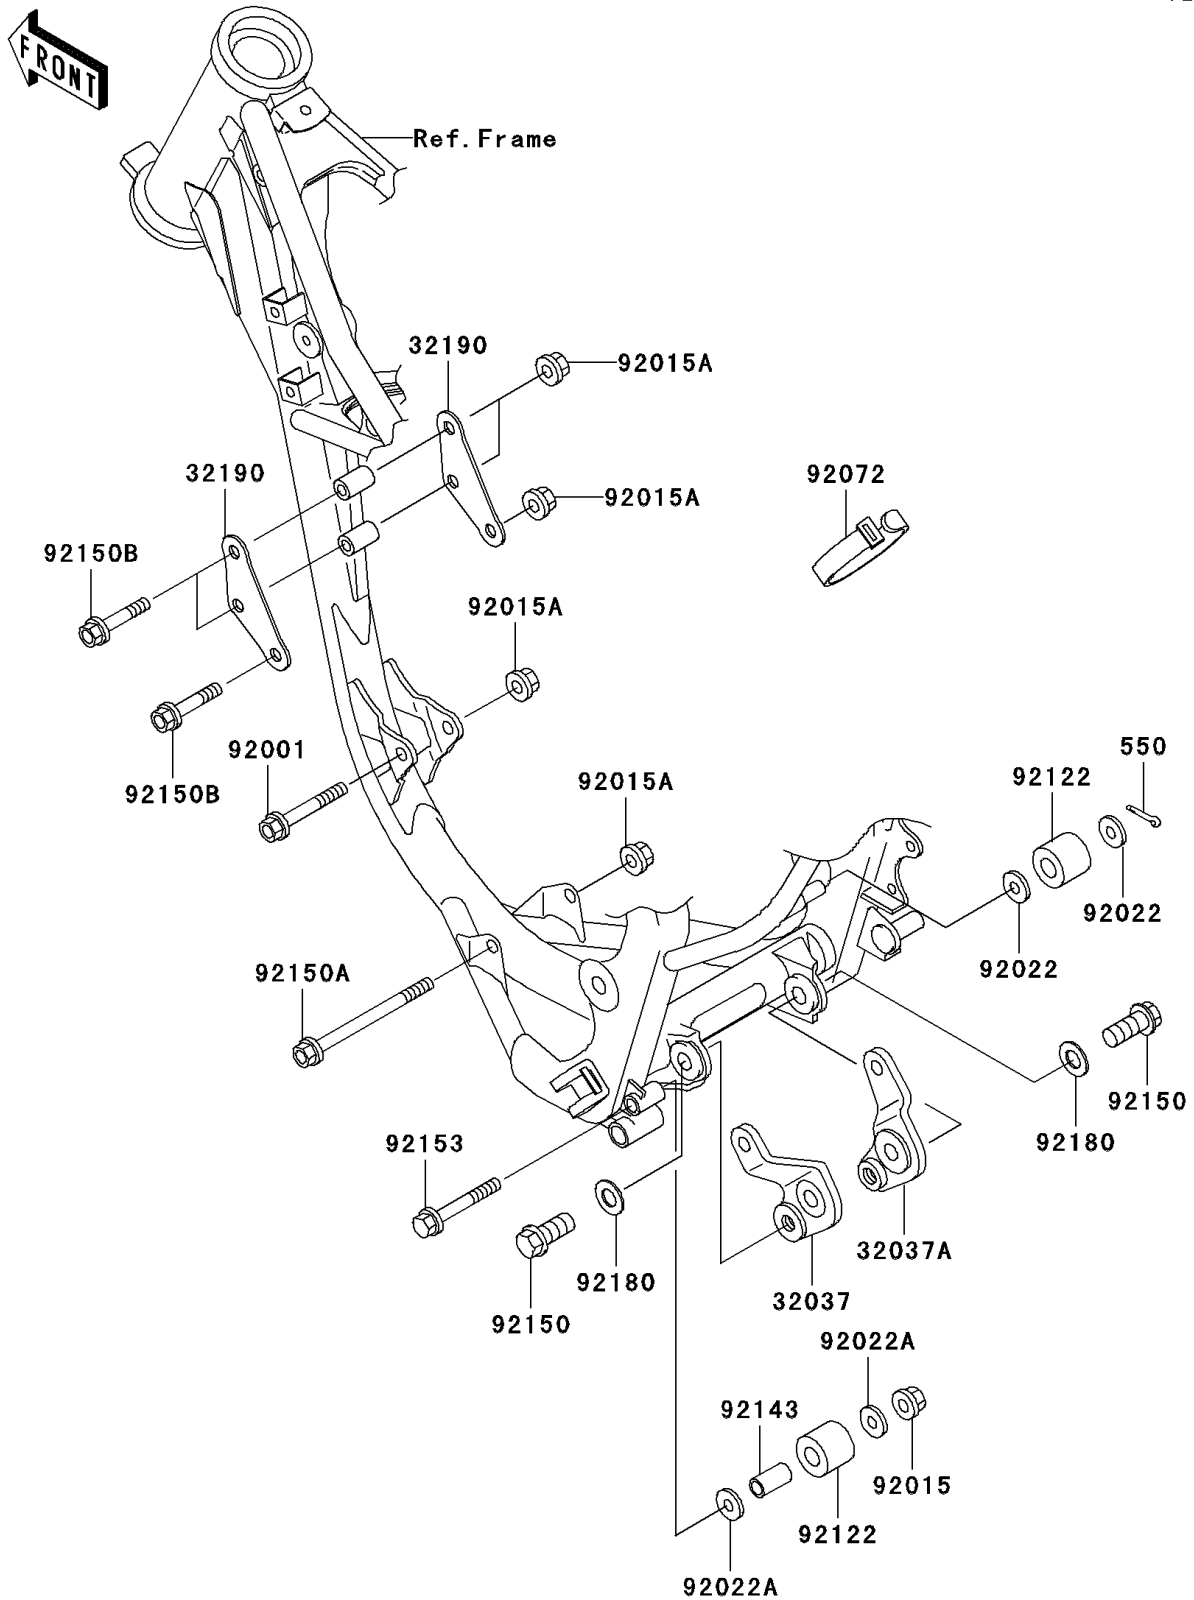

2009 KX85 PARTS DIAGRAM

Engine Mount

F2122

2009 KX85 PARTS LIST

Engine Mount

ITEM NAME	PART NUMBER	QUANTITY
PIN-COTTER,2.5X18 (Ref # 550)	550AA2518	1
BRACKET-SHOCKABSORBER (Ref # 32037)	32037-1552	1
BRACKET-SHOCKABSORBER (Ref # 32037A)	32037-1553	1
BRACKET-ENGINE,HEAD (Ref # 32190)	32190-1119	1
BOLT,FLANGED,8X63 (Ref # 92001)	92001-1006	1
NUT,8MM (Ref # 92015)	92015-1143	1
NUT,8MM (Ref # 92015A)	92015-1432	1
WASHER (Ref # 92022)	92022-107	1
WASHER,8.5X20X1.6 (Ref # 92022A)	92022-1561	1
BAND,L=140 (Ref # 92072)	92072-1293	1
ROLLER,CHAIN GUIDE (Ref # 92122)	92122-1213	1
COLLAR,9.5X12.7X25 (Ref # 92143)	92143-1432	1
BOLT,FLANGED,12X27 (Ref # 92150)	92150-1359	1
BOLT,FLANGED,8X105 (Ref # 92150A)	92150-1482	1
BOLT,FLANGED,8X45 (Ref # 92150B)	92150-1487	1
BOLT,FLANGED,8X60 (Ref # 92153)	92153-1012	1
SHIM,12.5X24X0.5 (Ref # 92180)	92180-1060	1