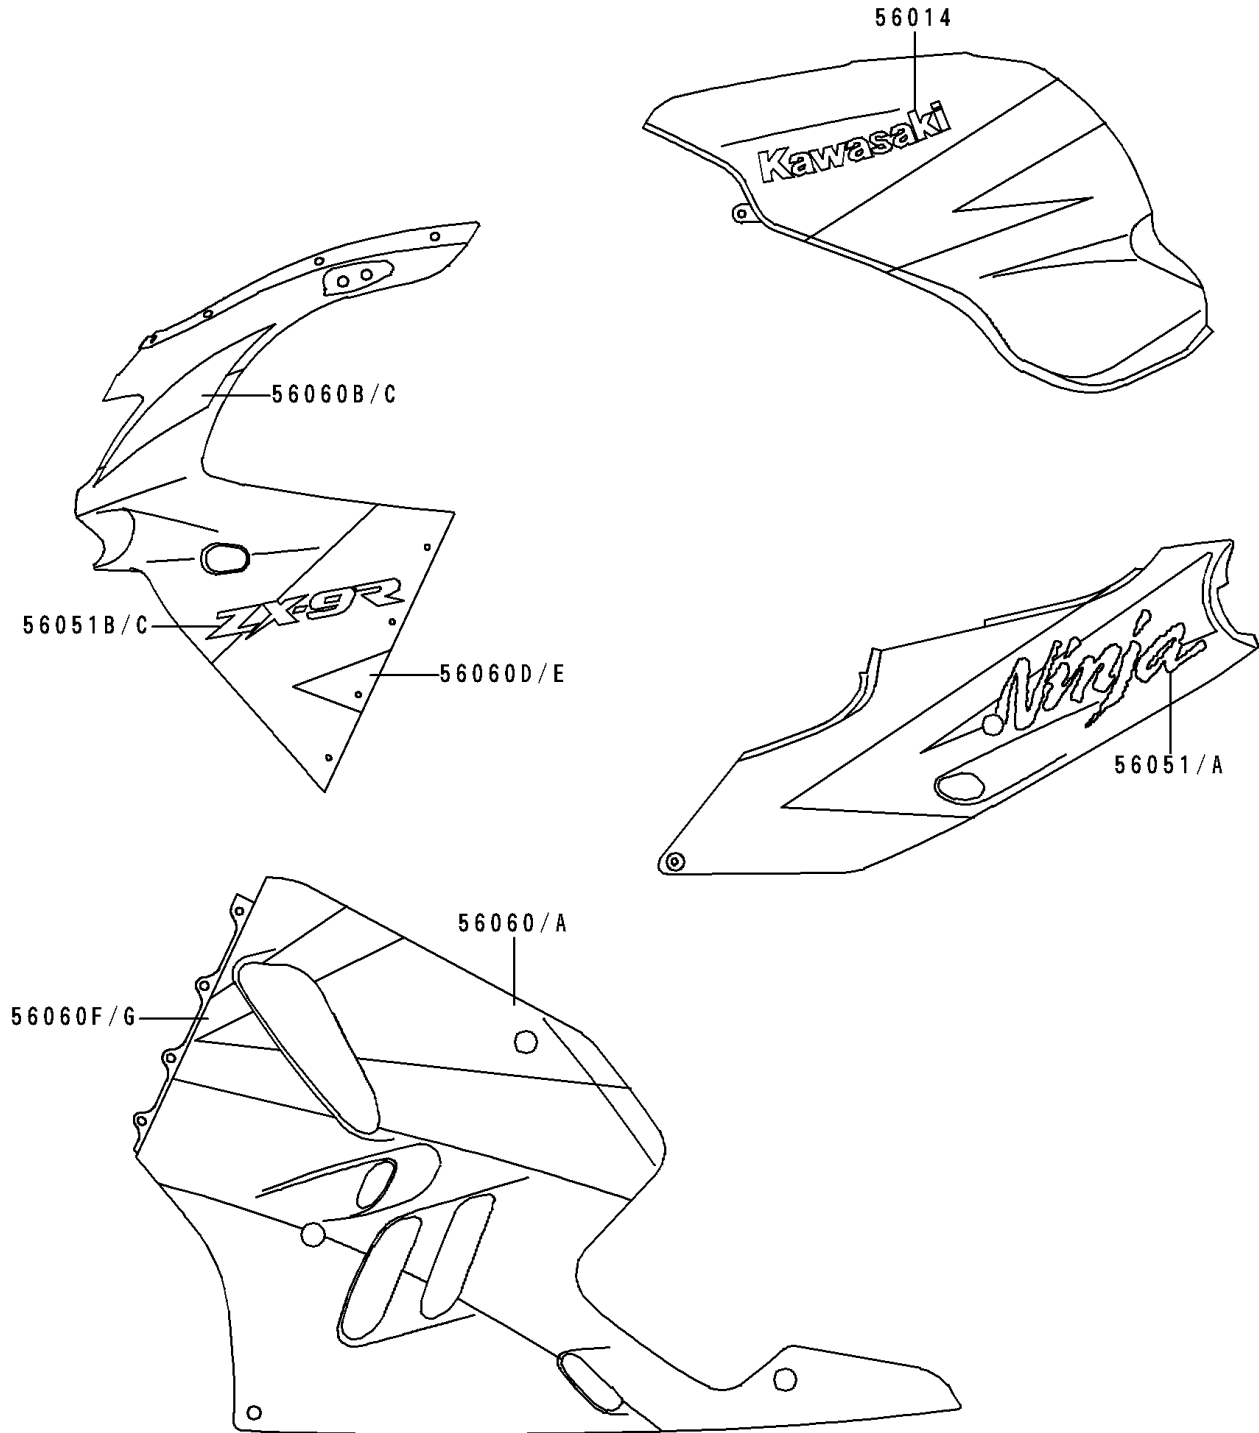

1994 Ninja® ZX™ -9R PARTS DIAGRAM

Decals(Ebony/Gray/Red)(ZX900-B1)

F2861

1994 Ninja® ZX™-9R PARTS LIST

Decals(Ebony/Gray/Red)(ZX900-B1)

ITEM NAME	PART NUMBER	QUANTITY
EMBLEM,FUEL TANK,KAWASAKI (Ref # 56014)	56014-1301	2
MARK,SIDE COVER,LH,NINJA (Ref # 56051)	56051-1105	1
MARK,SIDE COVER,RH,NINJA (Ref # 56051A)	56051-1106	1
MARK,UPP COWLING,LH,ZX-9R (Ref # 56051B)	56051-1111	1
MARK,UPP COWLING,RH,ZX-9R (Ref # 56051C)	56051-1112	1
PATTERN,LWR COWLING,RR,LH (Ref # 56060)	56060-1958	1
PATTERN,LWR COWLING,RR,RH (Ref # 56060A)	56060-1960	1
PATTERN,UPP COWLING,LH (Ref # 56060B)	56060-1961	1
PATTERN,UPP COWLING,RH (Ref # 56060C)	56060-1962	1
PATTERN,UPP COWLING,LWR,LH (Ref # 56060D)	56060-1963	1
PATTERN,UPP COWLING,LWR,RH (Ref # 56060E)	56060-1964	1
PATTERN,LWR COWLING,FR,LH (Ref # 56060F)	56060-1965	1
PATTERN,LWR COWLING,FR,RH (Ref # 56060G)	56060-1966	1