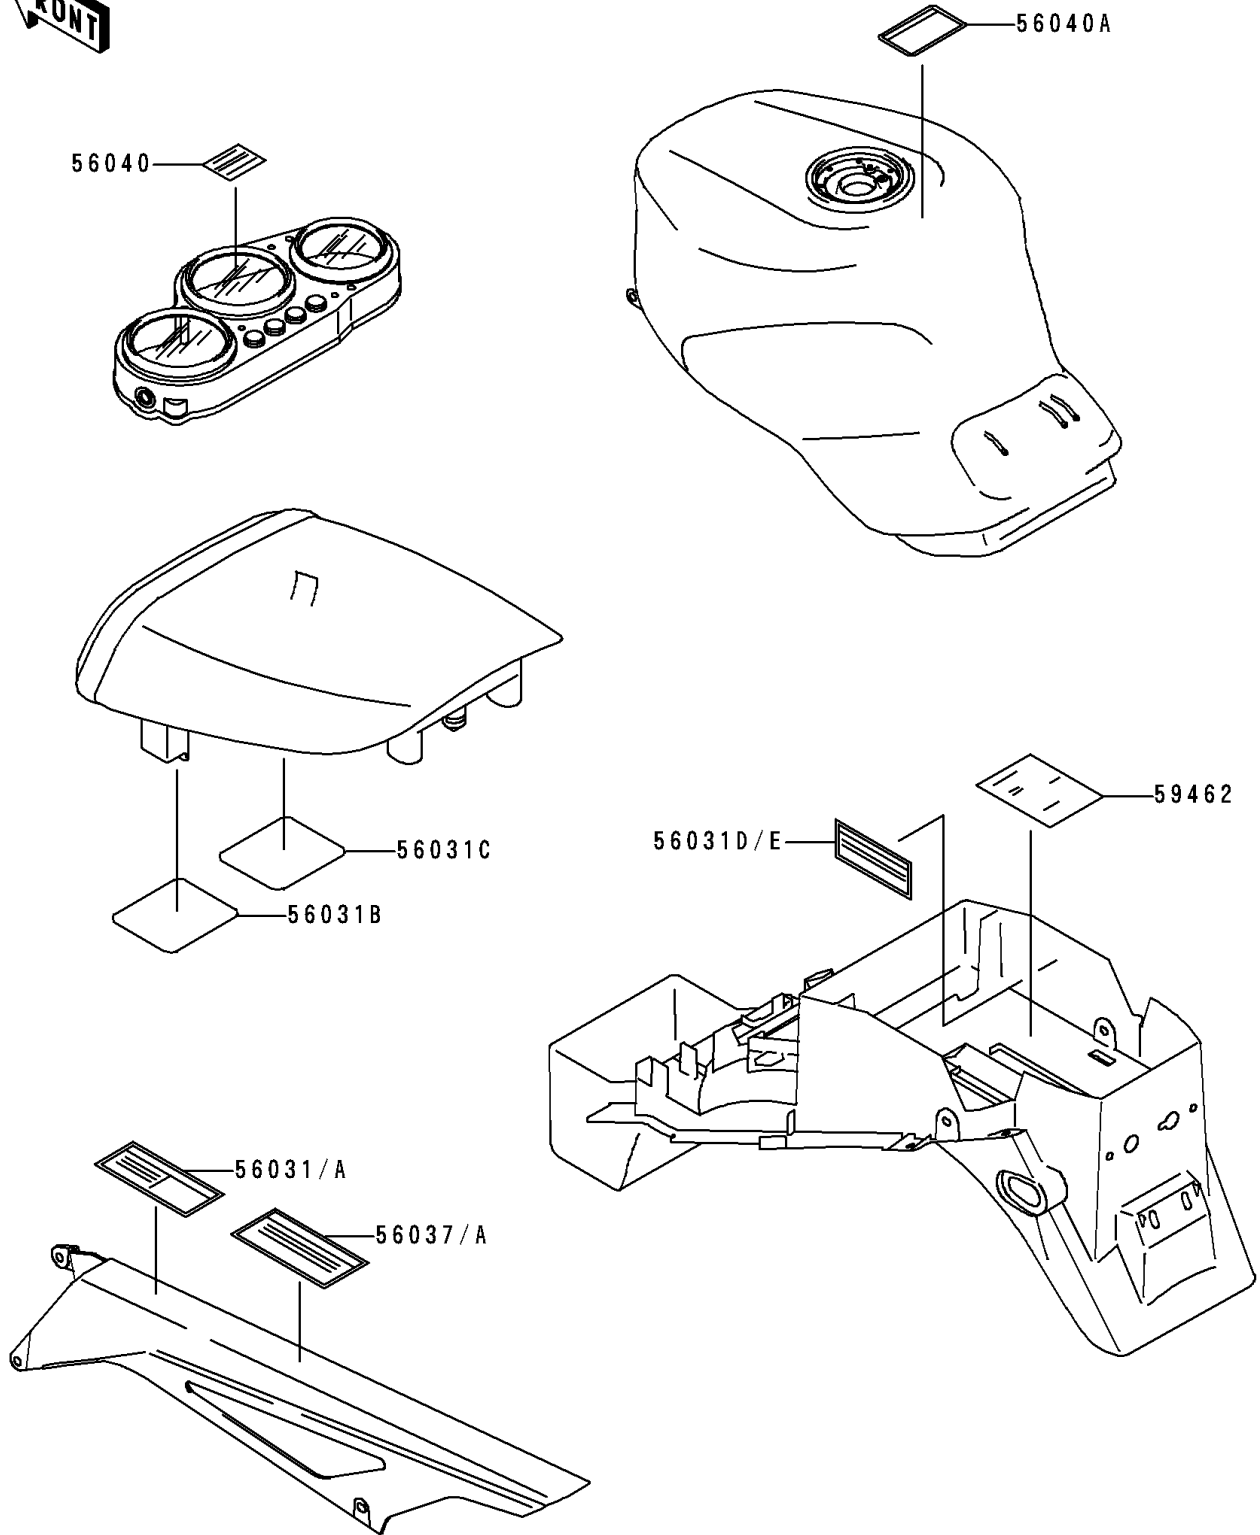

1995 Ninja® ZX™ -9R PARTS DIAGRAM

Labels

F2860

1995 Ninja® ZX™-9R PARTS LIST

Labels

ITEM NAME	PART NUMBER	QUANTITY
LABEL-MANUAL,DAILY SAFETY (Ref # 56031B)	56031-1856	1
LABEL-MANUAL,CHAIN (Ref # 56031)	56031-1776	1
LABEL-MANUAL,CHAIN (Ref # 56031A)	56031-1780	1
LABEL-MANUAL,DAILY SAFETY (Ref # 56031C)	56031-1868	1
LABEL-MANUAL,OIL&OIL FILTER (Ref # 56031D)	56031-1883	1
LABEL-MANUAL,OIL&OIL FILTER (Ref # 56031E)	56031-1884	1
LABEL-SPECIFICATION,TIRE&LOAD (Ref # 56037)	56037-1653	1
LABEL-SPECIFICATION,TIRE&LOAD (Ref # 56037A)	56037-1654	1
LABEL-WARNING,BREAK IN CAUTION (Ref # 56040)	56040-1007	1
LABEL-WARNING,EVAPO (Ref # 56040A)	56040-1121	1
LABEL-CERTIFICATION,EVAPO ROUT (Ref # 59462)	59462-1491	1