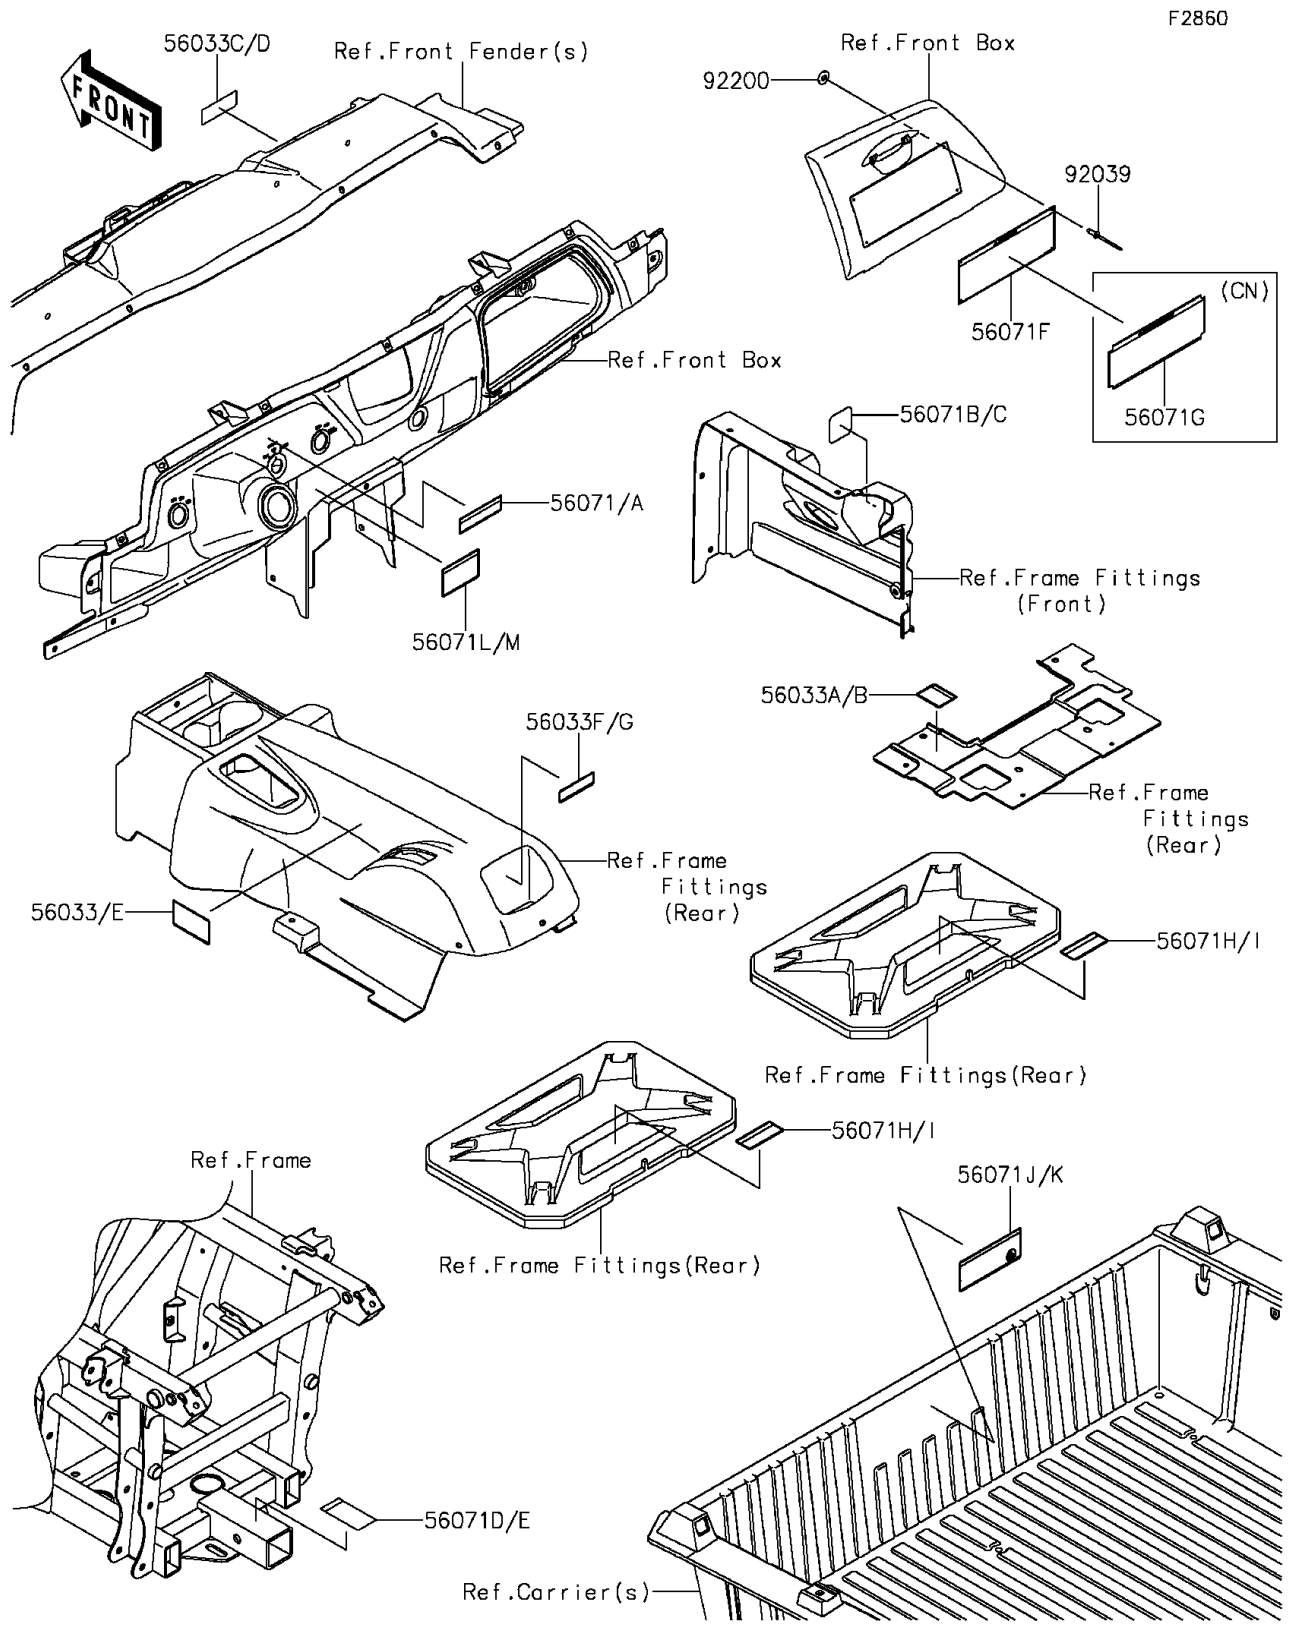

2015 TERYX® PARTS DIAGRAM

Labels

2015 TERYX® PARTS LIST

Labels

ITEM NAME	PART NUMBER	QUANTITY
LABEL-MANUAL,OIL MAINTENANCE (Ref # 56033A)	56033-0372	1
LABEL-MANUAL,AIR CLEANER (Ref # 56033C)	56033-0724	1
LABEL-MANUAL,DRIVE BELT (Ref # 56033E)	56033-0739	1
LABEL-MANUAL,STORAGE (Ref # 56033F)	56033-0808	1
LABEL-WARNING,SHIFT CAUTION (Ref # 56071)	56071-0128	1
LABEL-WARNING,GASOLINE (Ref # 56071B)	56071-0292	1
LABEL-WARNING,TRAILER HITCH (Ref # 56071D)	56071-0333	1
LABEL-WARNING,GENERAL (Ref # 56071F)	56071-0359	1
LABEL-WARNING,NO PASSENGERS (Ref # 56071H)	56071-0449	2
LABEL-WARNING,CARGO (Ref # 56071J)	56071-0482	1
LABEL-WARNING,TIRE INFO (Ref # 56071L)	56071-0506	1
RIVET,3.2X8 (Ref # 92039)	92039-3763	4
WASHER,3.5X8X1 (Ref # 92200)	92200-1251	4