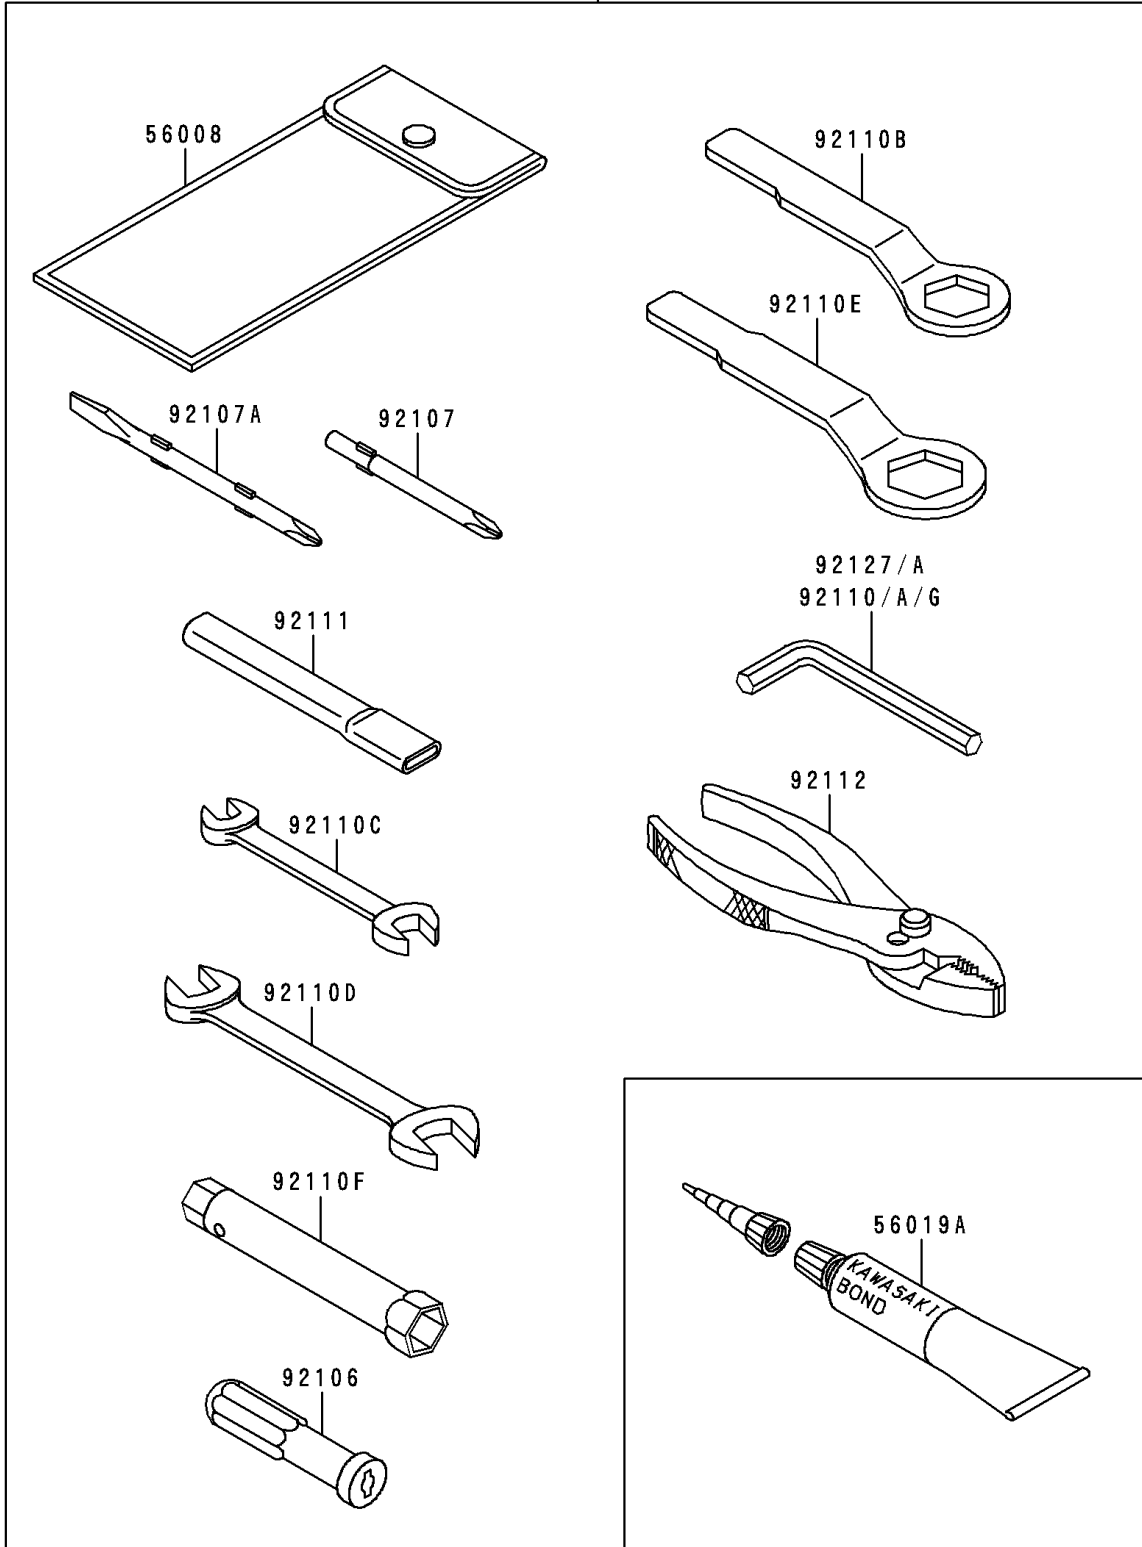

1994 Ninja® ZX™ -9R PARTS DIAGRAM

Owner's Tools

56007

F2810

1994 Ninja® ZX™-9R PARTS LIST

Owner's Tools

ITEM NAME	PART NUMBER	QUANTITY
TOOL-KIT (Ref # 56007)	56007-1387	1
BAG,TOOL (Ref # 56008)	56008-1075	1
THREE BOND TB1211,HT/RS,WHITE (Ref # 56019A)	56019-120	1
GRIP-SCREW DRIVER (Ref # 92106)	92106-1001	1
TOOL-DRIVER,#3PHILLIPS (Ref # 92107)	92107-005	1
TOOL-DRIVER,#2PHILLIPS&SLOT (Ref # 92107A)	92107-1051	1
TOOL-WRENCH,ALLEN,5MM (Ref # 92110)	92110-1015	1
TOOL-WRENCH,ALLEN,3MM (Ref # 92110A)	92110-1140	1
TOOL-WRENCH,BOX END,27MM (Ref # 92110B)	92110-1147	1
TOOL-WRENCH,OPEN END,10X12 (Ref # 92110C)	92110-1152	1
TOOL-WRENCH,OPEN END,14X17 (Ref # 92110D)	92110-1153	1
TOOL-WRENCH,BOX END,32MM (Ref # 92110E)	92110-1161	1
TOOL-WRENCH,BOX,10X12 (Ref # 92110F)	92110-1171	1
TOOL-WRENCH,ALLEN,4MM (Ref # 92110G)	92110-3703	1
TOOL-BAR,BOX END WRENCH (Ref # 92111)	92111-1052	1
TOOL-PLIERS (Ref # 92112)	92112-003	1
TOOL-WRENCH,ALLEN,8MM (Ref # 92127)	92127-002	1
TOOL-WRENCH,ALLEN,6MM (Ref # 92127A)	92127-003	1