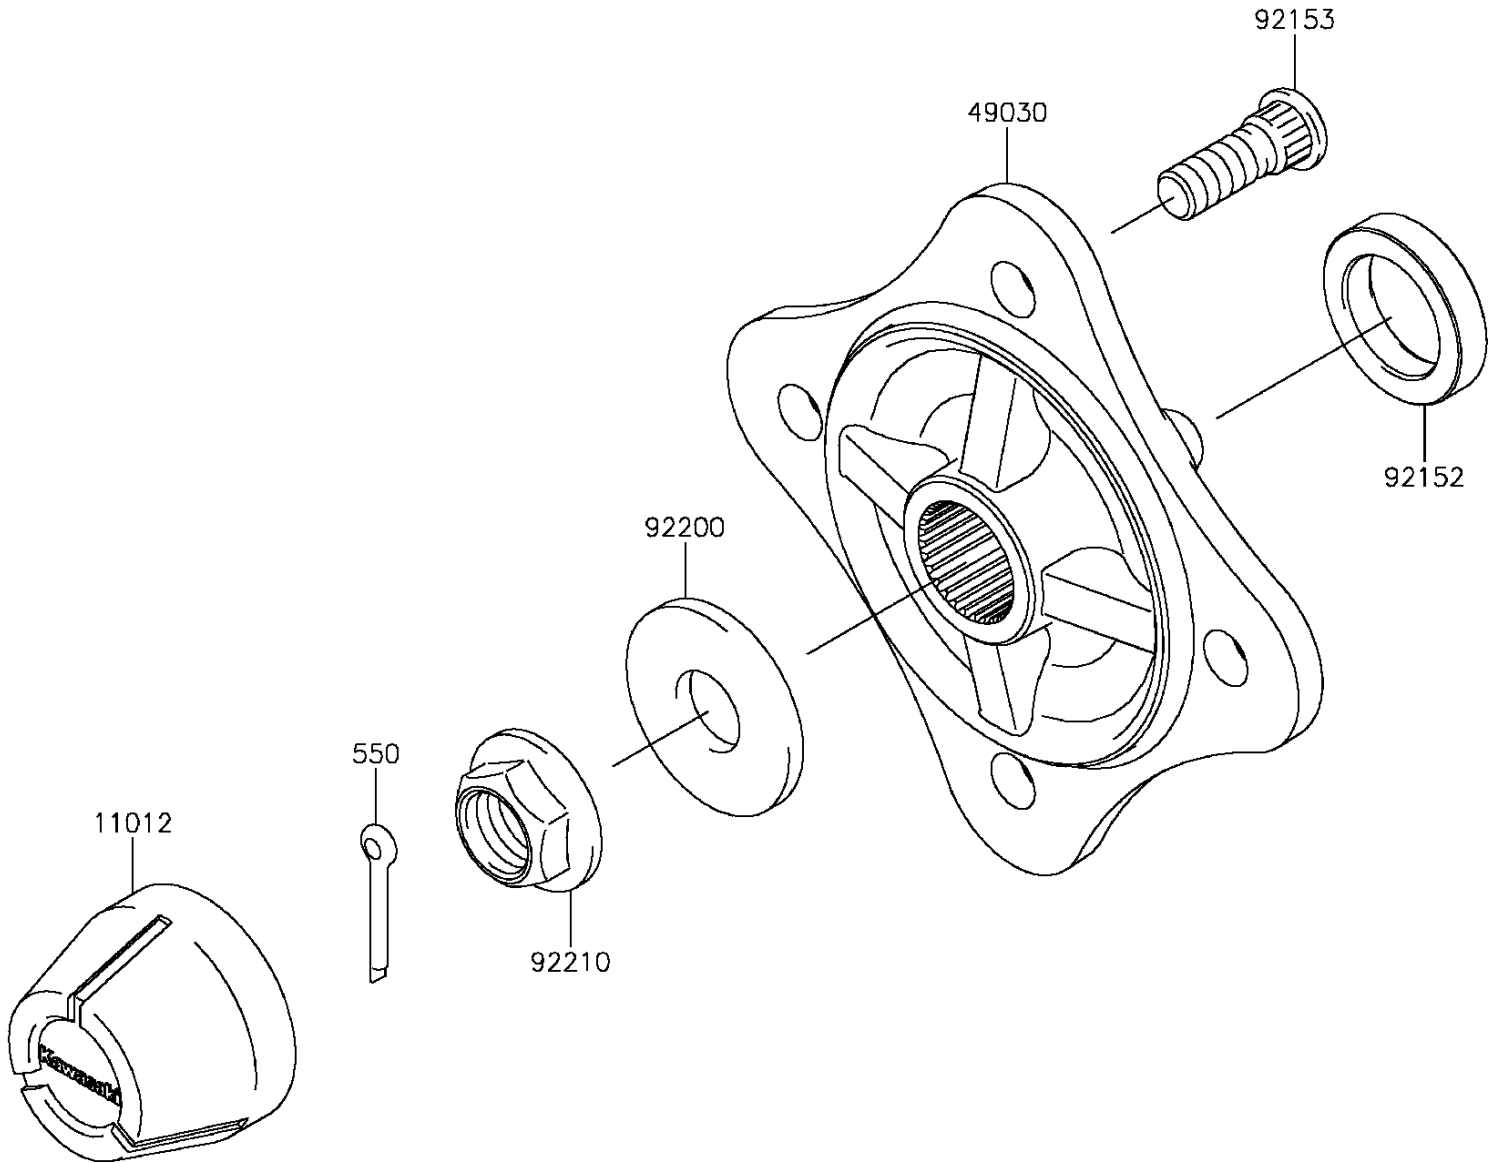

# 2015 TERYX® PARTS DIAGRAM

Rear Hubs/Brakes

F2240

## 2015 TERYX® PARTS LIST

### Rear Hubs/Brakes

ITEM NAME	PART NUMBER	QUANTITY
CAP,WHEEL (Ref # 11012)	11012-1969	2
HUB,RR (Ref # 49030)	49030-0561	2
COLLAR,30.1X44X9 (Ref # 92152)	92152-1700	2
BOLT,12MM (Ref # 92153)	92153-1915	8
WASHER,20.3X52X4.5 (Ref # 92200)	92200-0130	2
NUT,FLANGED,20MM (Ref # 92210)	92210-2093	2
PIN-COTTER,4.0X30 (Ref # 550)	550AA4030	2