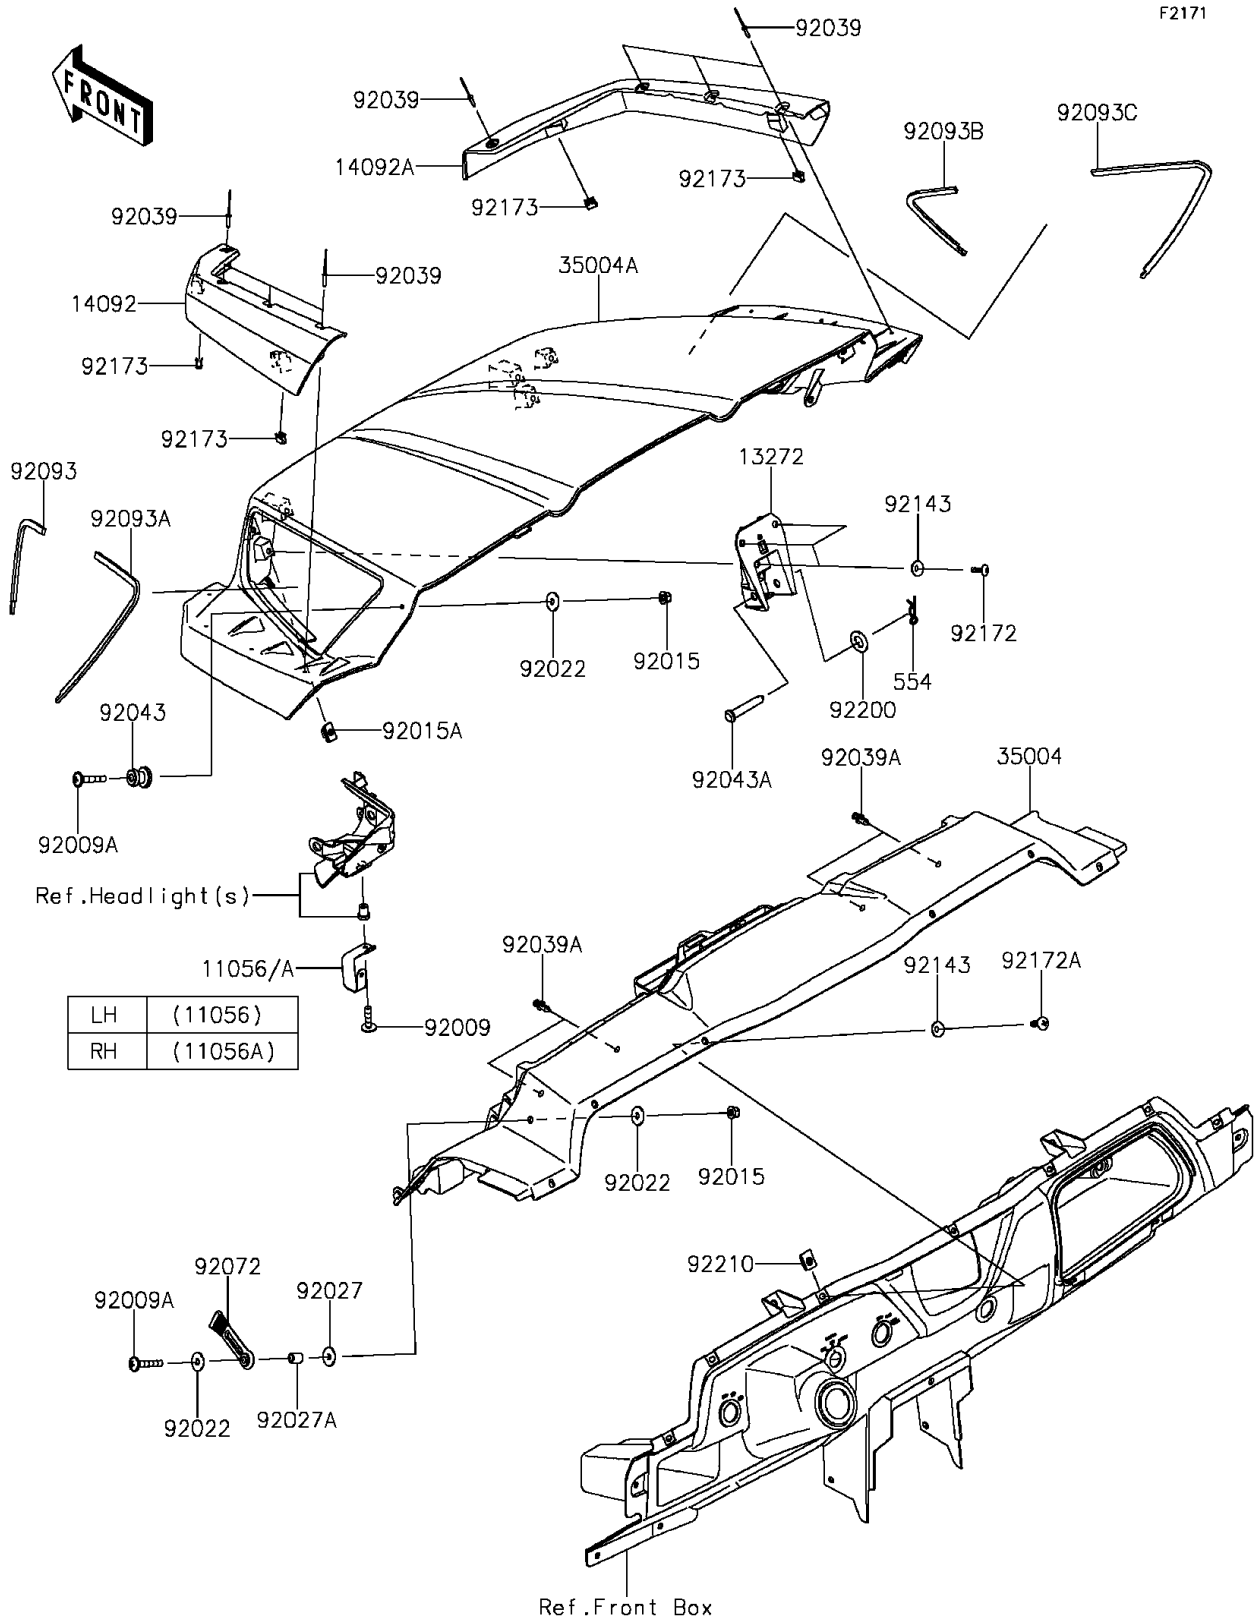

2015 TERYX® PARTS DIAGRAM

Front Fender(s)

2015 TERYX® PARTS LIST

Front Fender(s)

ITEM NAME	PART NUMBER	QUANTITY
BRACKET,LH (Ref # 11056)	11056-0129	1
BRACKET,RH (Ref # 11056A)	11056-0130	1
PLATE (Ref # 13272)	13272-0871	2
COVER,OVER FENDER,LH,S.BLACK (Ref # 14092)	14092-0746-839	1
COVER,OVER FENDER,RH,S.BLACK (Ref # 14092A)	14092-0756-839	1
FENDER-FRONT,RR,S.BLACK (Ref # 35004)	35004-0325-839	1
FENDER-FRONT,FR,S.BLACK (Ref # 35004A)	35004-0333-839	1
SCREW,6X25 (Ref # 92009)	92009-1465	2
SCREW,6X35 (Ref # 92009A)	92009-1672	4
NUT,LOCK,FLANGED,6MM (Ref # 92015)	92015-1339	4
NUT,5MM (Ref # 92015A)	92015-1627	6
WASHER,6.5X20X1.6 (Ref # 92022)	92022-125	6
COLLAR,L=5.1 (Ref # 92027)	92027-1260	2
COLLAR,6.8X10X12 (Ref # 92027A)	92027-162	2
RIVET,4.9X19.8 (Ref # 92039)	92039-0704	8
RIVET (Ref # 92039A)	92039-1229	4
PIN (Ref # 92043)	92043-0197	2
PIN,12.4X72.4 (Ref # 92043A)	92043-0716	2
BAND (Ref # 92072)	92072-0144	2
SEAL,FR,LH (Ref # 92093)	92093-0168	1
SEAL,RR,LH (Ref # 92093A)	92093-0169	1
SEAL,FR,RH (Ref # 92093B)	92093-0170	1
SEAL,RR,RH (Ref # 92093C)	92093-0171	1
COLLAR (Ref # 92143)	92143-1087	12
SCREW,5X16 (Ref # 92172)	92172-0322	6
SCREW,TAPPING,6X20 (Ref # 92172A)	92172-0488	6
CLAMP (Ref # 92173)	92173-0104	4
WASHER,13X24X2 (Ref # 92200)	92200-0451	2
NUT,LEAF SPRING,6MM (Ref # 92210)	92210-0624	6

2015 TERYX® PARTS LIST

Front Fender(s)

ITEM NAME	PART NUMBER	QUANTITY
PIN-SNAP,12MM (Ref # 554)	554DA1200	2