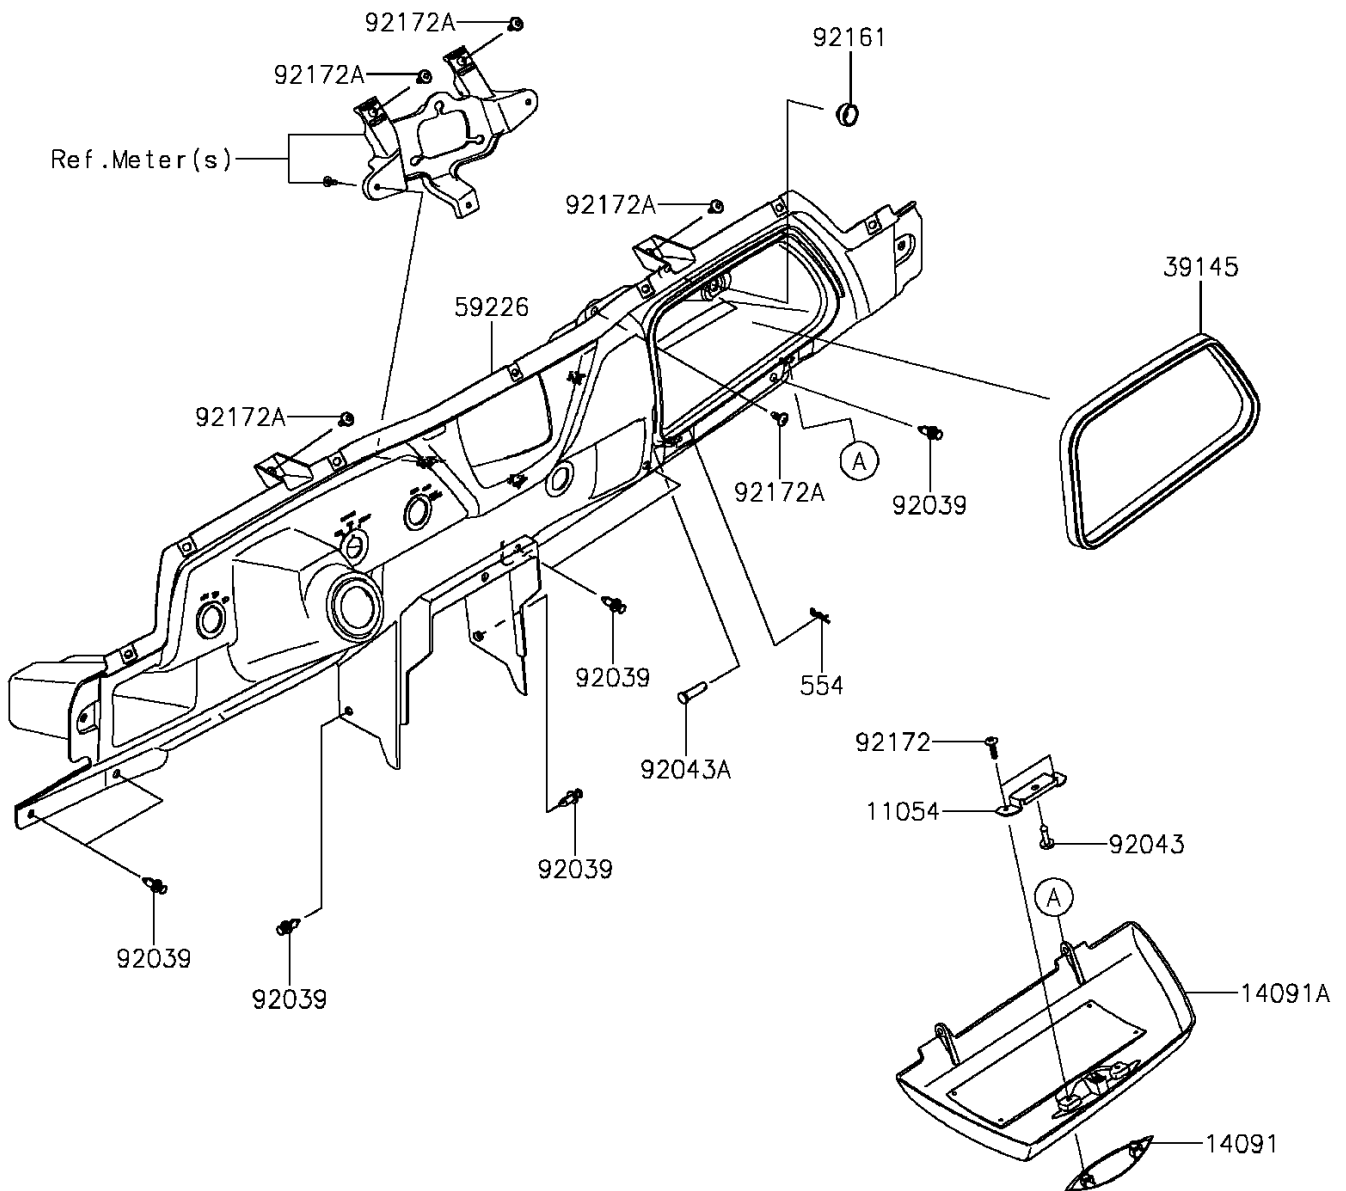

2015 TERYX® PARTS DIAGRAM

Front Box

F2135

2015 TERYX® PARTS LIST

Front Box

ITEM NAME	PART NUMBER	QUANTITY
BRACKET (Ref # 11054)	11054-1789	1
COVER,STORAGE CAP,F.BLACK (Ref # 14091)	14091-0700-6Z	1
COVER,STORAGE,F.BLACK (Ref # 14091A)	14091-0985-6Z	1
TRIM-SEAL,L=940 (Ref # 39145)	39145-0029	1
PANEL-CONTROL (Ref # 59226)	59226-0033	1
RIVET (Ref # 92039)	92039-1229	7
PIN (Ref # 92043)	92043-0138	1
PIN,6X23 (Ref # 92043A)	92043-0164	2
DAMPER (Ref # 92161)	92161-0568	1
SCREW,TAPPING,4X16 (Ref # 92172)	92172-0347	2
SCREW,6X16 (Ref # 92172A)	92172-0826	6
PIN-SNAP (Ref # 554)	554DA0600	2