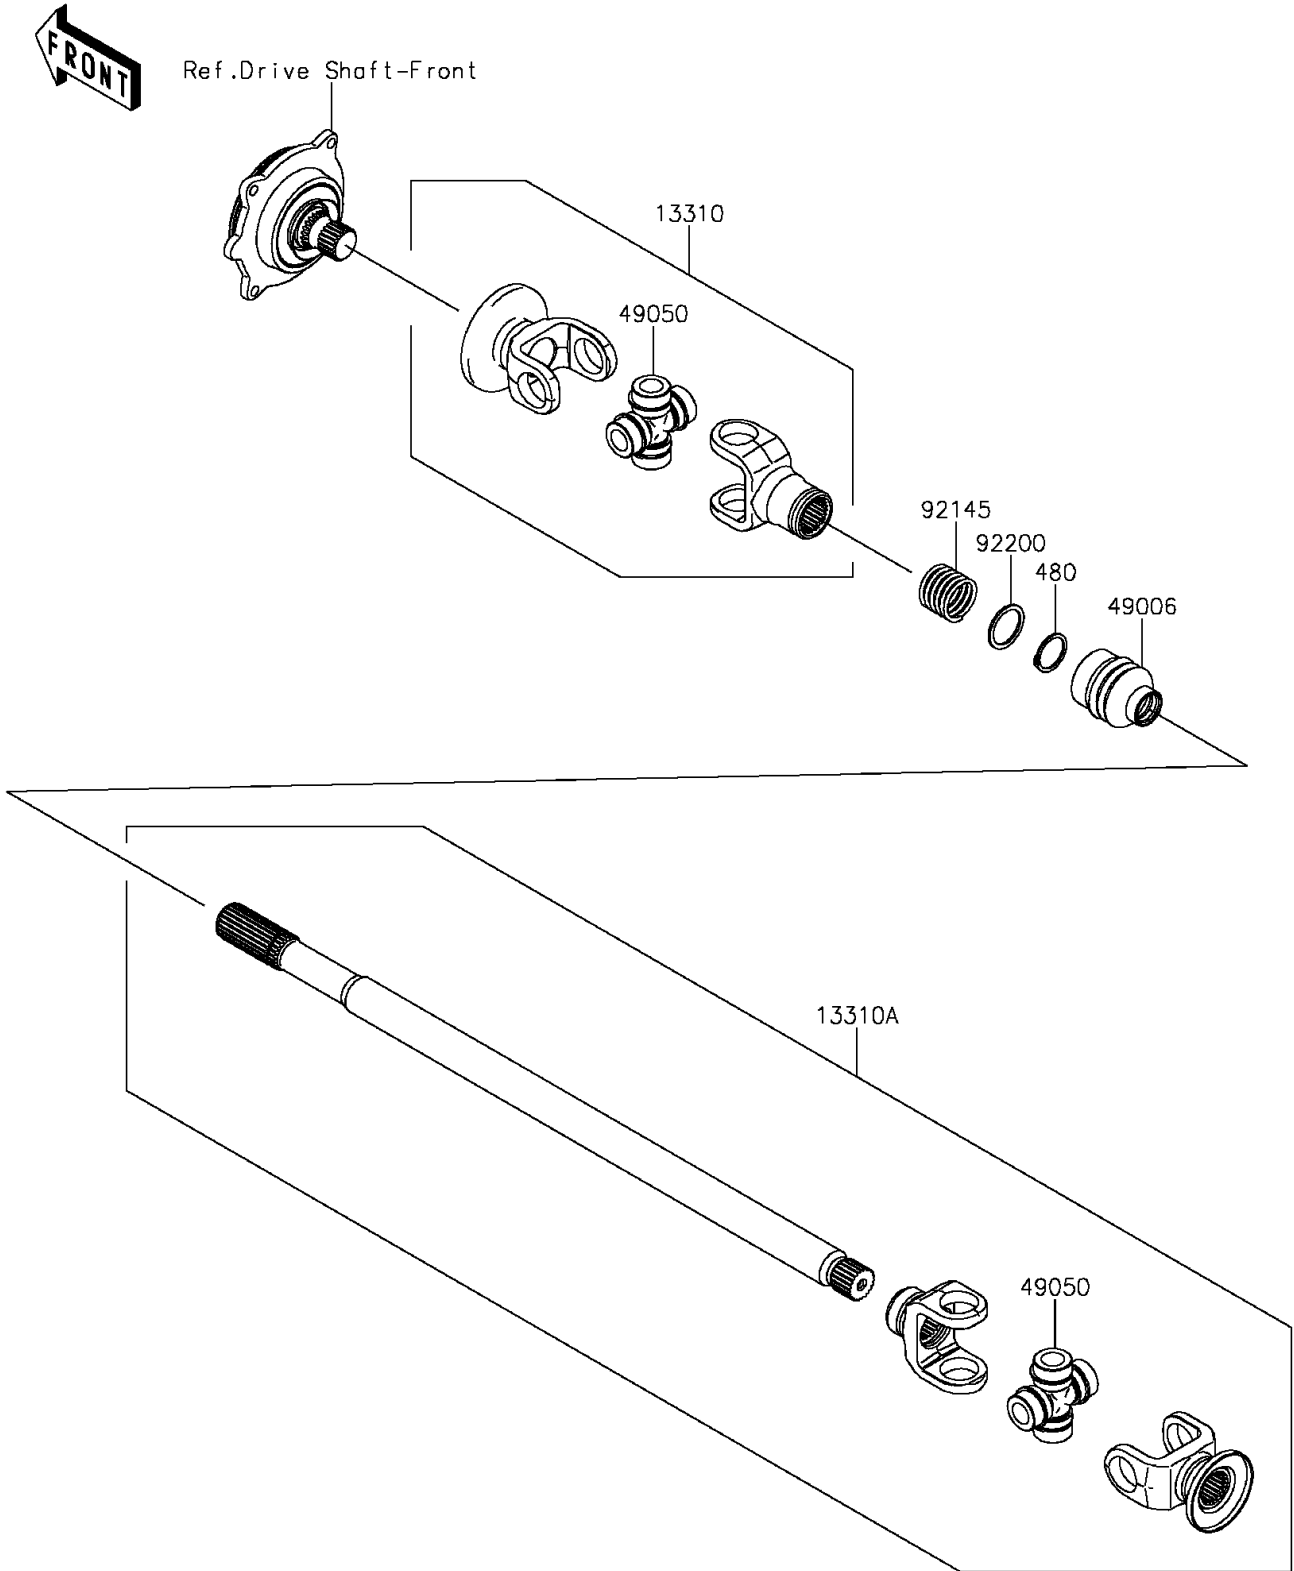

2015 TERYX® PARTS DIAGRAM

Drive Shaft-Propeller

E3135

2015 TERYX® PARTS LIST

Drive Shaft-Propeller

ITEM NAME	PART NUMBER	QUANTITY
SHAFT-ASSY,FRONT GEAR SIDE (Ref # 13310)	13310-0031	1
SHAFT-ASSY,FRONT ENG SIDE (Ref # 13310A)	13310-0032	1
BOOT,GEAR ASSY SIDE (Ref # 49006)	49006-0108	1
SPIDER (Ref # 49050)	49050-0034	2
SPRING (Ref # 92145)	92145-0823	1
WASHER,25X31X1.5 (Ref # 92200)	92200-0600	1
CIRCLIP-TYPE-C,24MM (Ref # 480)	480J2400	1