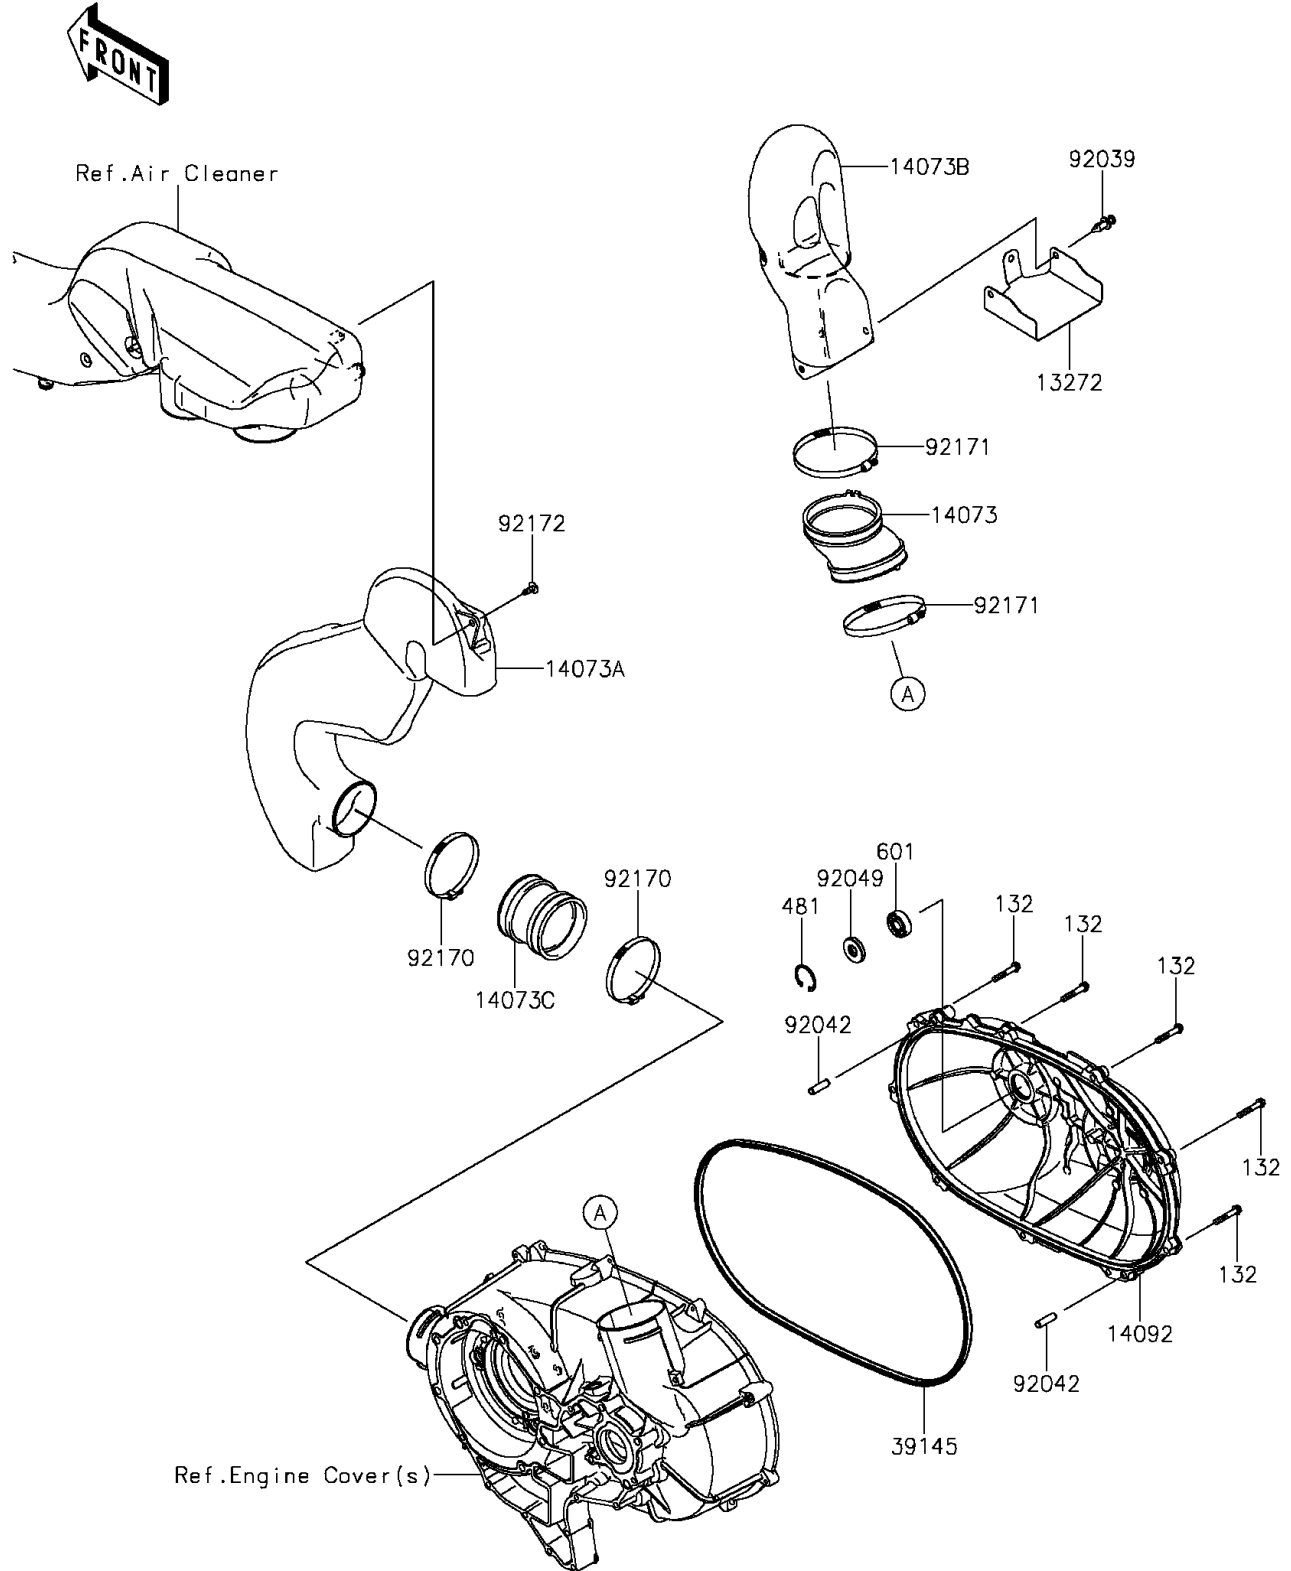

# 2015 TERYX® PARTS DIAGRAM

## Converter Cover

E1393

## 2015 TERYX® PARTS LIST

### Converter Cover

ITEM NAME	PART NUMBER	QUANTITY
PLATE (Ref # 13272)	13272-1553	1
DUCT,JOINT (Ref # 14073)	14073-0307	1
DUCT,INTAKE (Ref # 14073A)	14073-0760	1
DUCT,EXHAUST (Ref # 14073B)	14073-0783	1
DUCT,JOINT (Ref # 14073C)	14073-1805	1
COVER,CVT (Ref # 14092)	14092-0266	1
TRIM-SEAL,CVT COVER (Ref # 39145)	39145-0043	1
RIVET (Ref # 92039)	92039-1229	3
PIN,DOWEL,8X28 (Ref # 92042)	92042-050	2
SEAL-OIL,12X32X5.8 (Ref # 92049)	92049-0167	1
CLAMP (Ref # 92170)	92170-1763	2
CLAMP (Ref # 92171)	92171-1383	2
SCREW (Ref # 92172)	92172-0297	1
BOLT-FLANGED-SMALL,6X35 (Ref # 132)	132BA0635	9
CIRCLIP-TYPE-C,32MM (Ref # 481)	481J3200	1
BEARING-BALL (Ref # 601)	601A6201	1