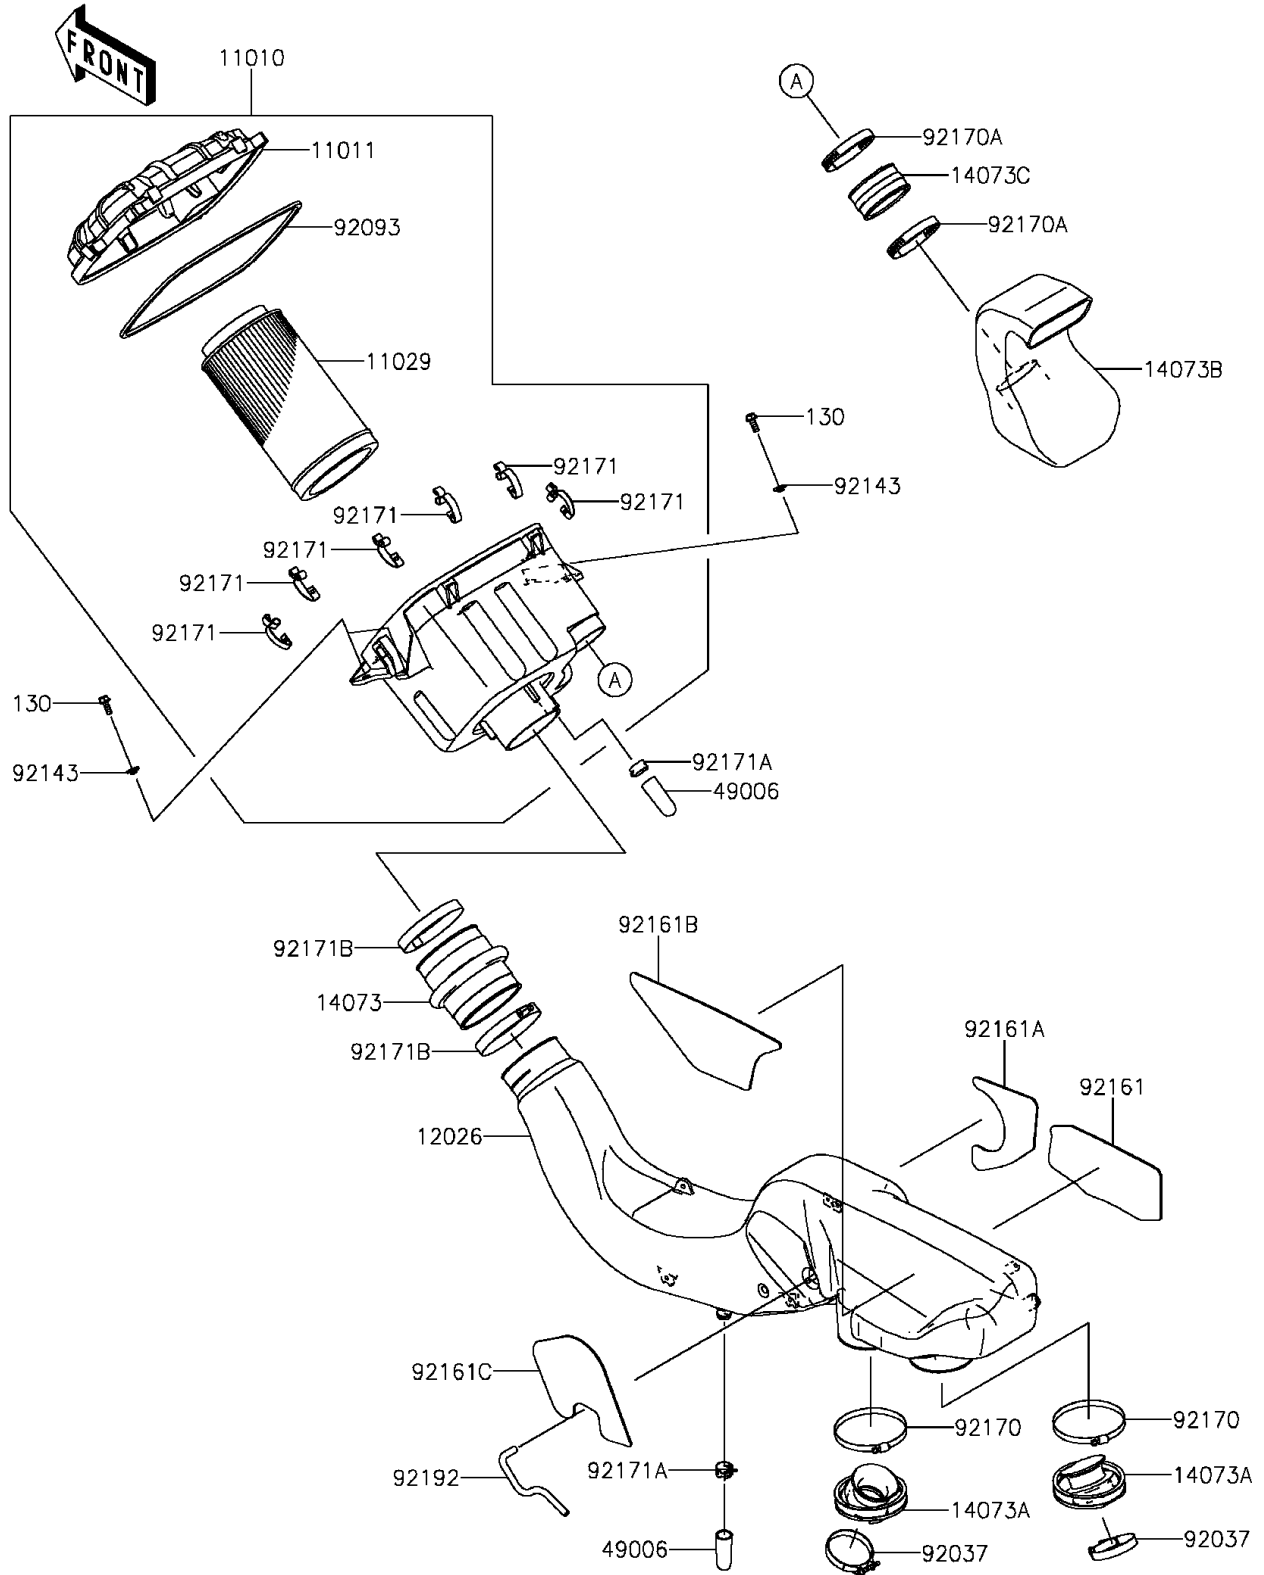

2015 TERYX® PARTS DIAGRAM

Air Cleaner

E1130

2015 TERYX® PARTS LIST

Air Cleaner

ITEM NAME	PART NUMBER	QUANTITY
FILTER-ASSY-AIR (Ref # 11010)	11010-1873	1
CASE-AIR FILTER (Ref # 11011)	11011-0784	1
ELEMENT-ASSY-AIR FILTER (Ref # 11029)	11029-0740	1
CHAMBER (Ref # 12026)	12026-0010	1
DUCT,JOINT,A/C SIDE (Ref # 14073)	14073-0757	1
DUCT,THROTTLE-CHAMBER (Ref # 14073A)	14073-0758	2
DUCT,INTAKE (Ref # 14073B)	14073-0767	1
DUCT,JOINT (Ref # 14073C)	14073-1775	1
BOOT (Ref # 49006)	49006-1351	2
CLAMP (Ref # 92037)	92037-1523	2
SEAL (Ref # 92093)	92093-0585	1
COLLAR (Ref # 92143)	92143-1087	4
DAMPER,CHAMBER,RH,RR (Ref # 92161)	92161-1518	1
DAMPER,CHAMBER,RH,FR (Ref # 92161A)	92161-1519	1
DAMPER,CHAMBER,LH,RR (Ref # 92161B)	92161-1520	1
DAMPER,CHAMBER,LH,FR (Ref # 92161C)	92161-1521	1
CLAMP (Ref # 92170)	92170-1676	2
CLAMP (Ref # 92170A)	92170-1764	2
CLAMP (Ref # 92171)	92171-0225	6
CLAMP (Ref # 92171A)	92171-1277	2
CLAMP (Ref # 92171B)	92171-3716	2
TUBE,4X8X143 (Ref # 92192)	92192-1230	1
BOLT-FLANGED,6X16 (Ref # 130)	130AA0616	4