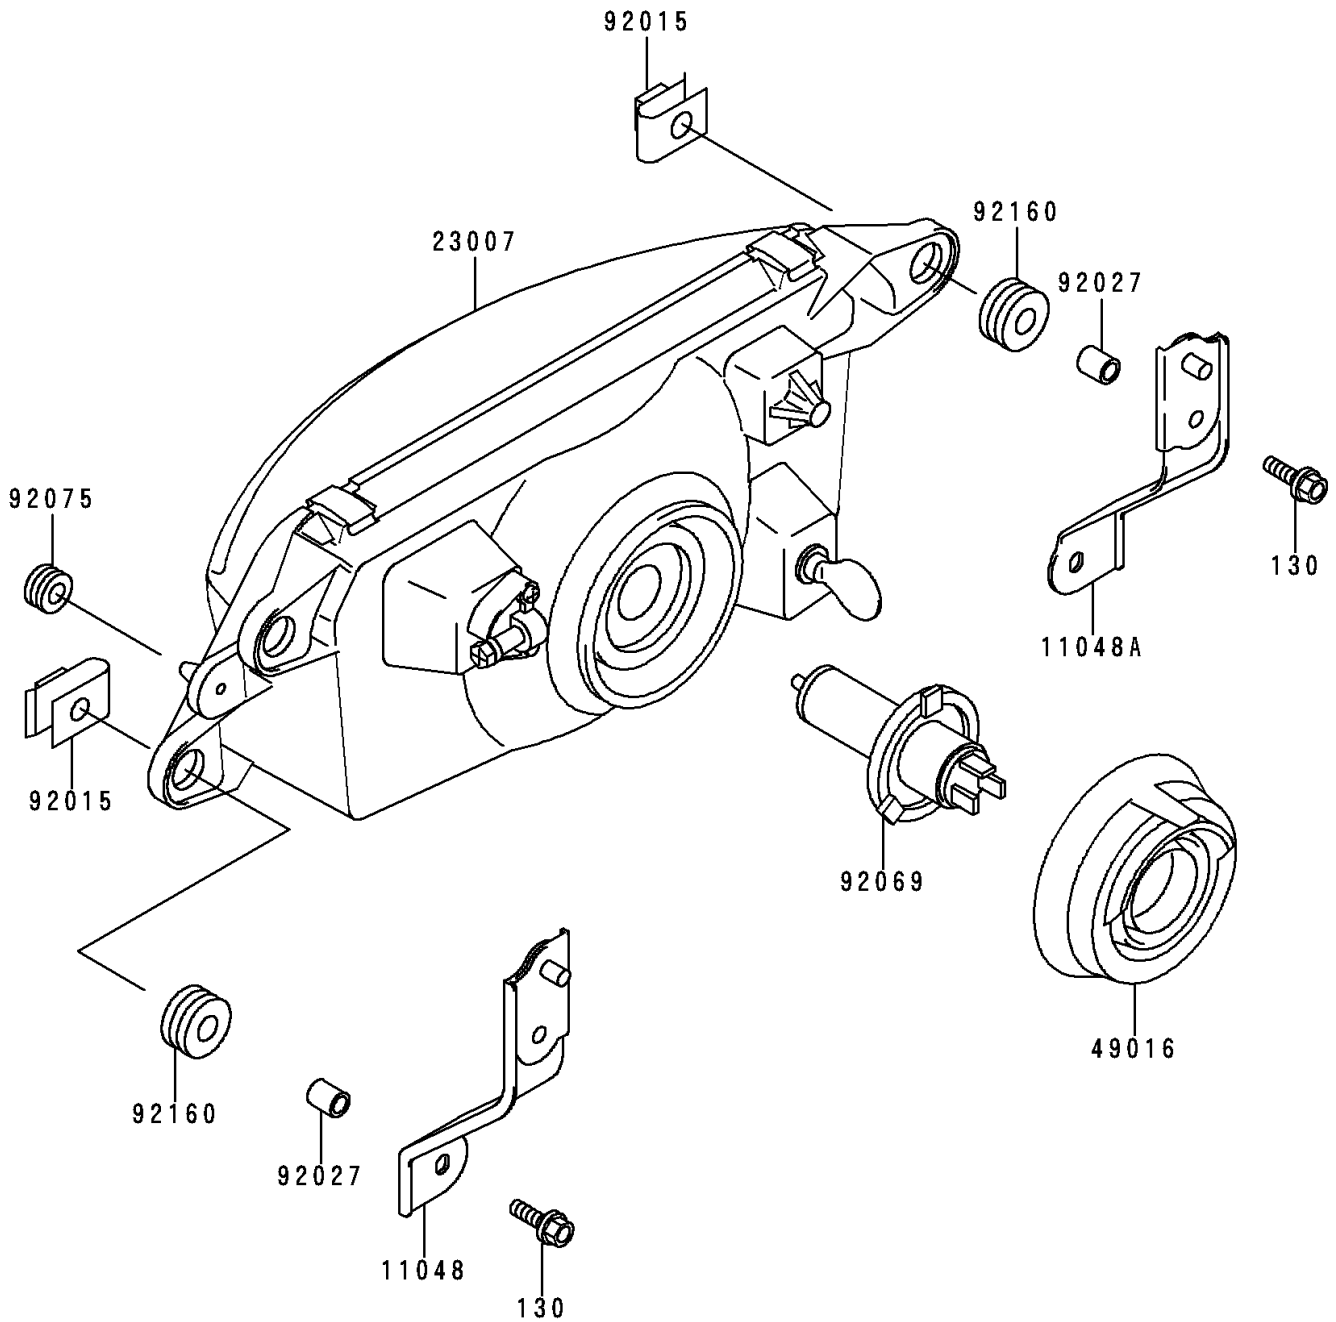

1995 Ninja[®] ZX[™]-9R PARTS DIAGRAM

Headlight(s)

F2710

1995 Ninja® ZX™ -9R PARTS LIST

Headlight(s)

ITEM NAME	PART NUMBER	QUANTITY
BOLT-FLANGED,6X25 (Ref # 130)	130J0625	4
BRACKET,HEAD LAMP,LH (Ref # 11048)	11048-1785	1
BRACKET,HEAD LAMP,RH (Ref # 11048A)	11048-1786	1
LENS-COMP,HEAD LAMP (Ref # 23007)	23007-1312	1
COVER-SEAL,HEAD LAMP (Ref # 49016)	49016-1135	1
NUT,6MM (Ref # 92015)	92015-1094	4
COLLAR,6.8X10X12 (Ref # 92027)	92027-162	4
BULB,12V 60/55W,H4 (Ref # 92069)	92069-1002	1
DAMPER (Ref # 92075)	92075-1912	2
DAMPER (Ref # 92160)	92160-1162	4