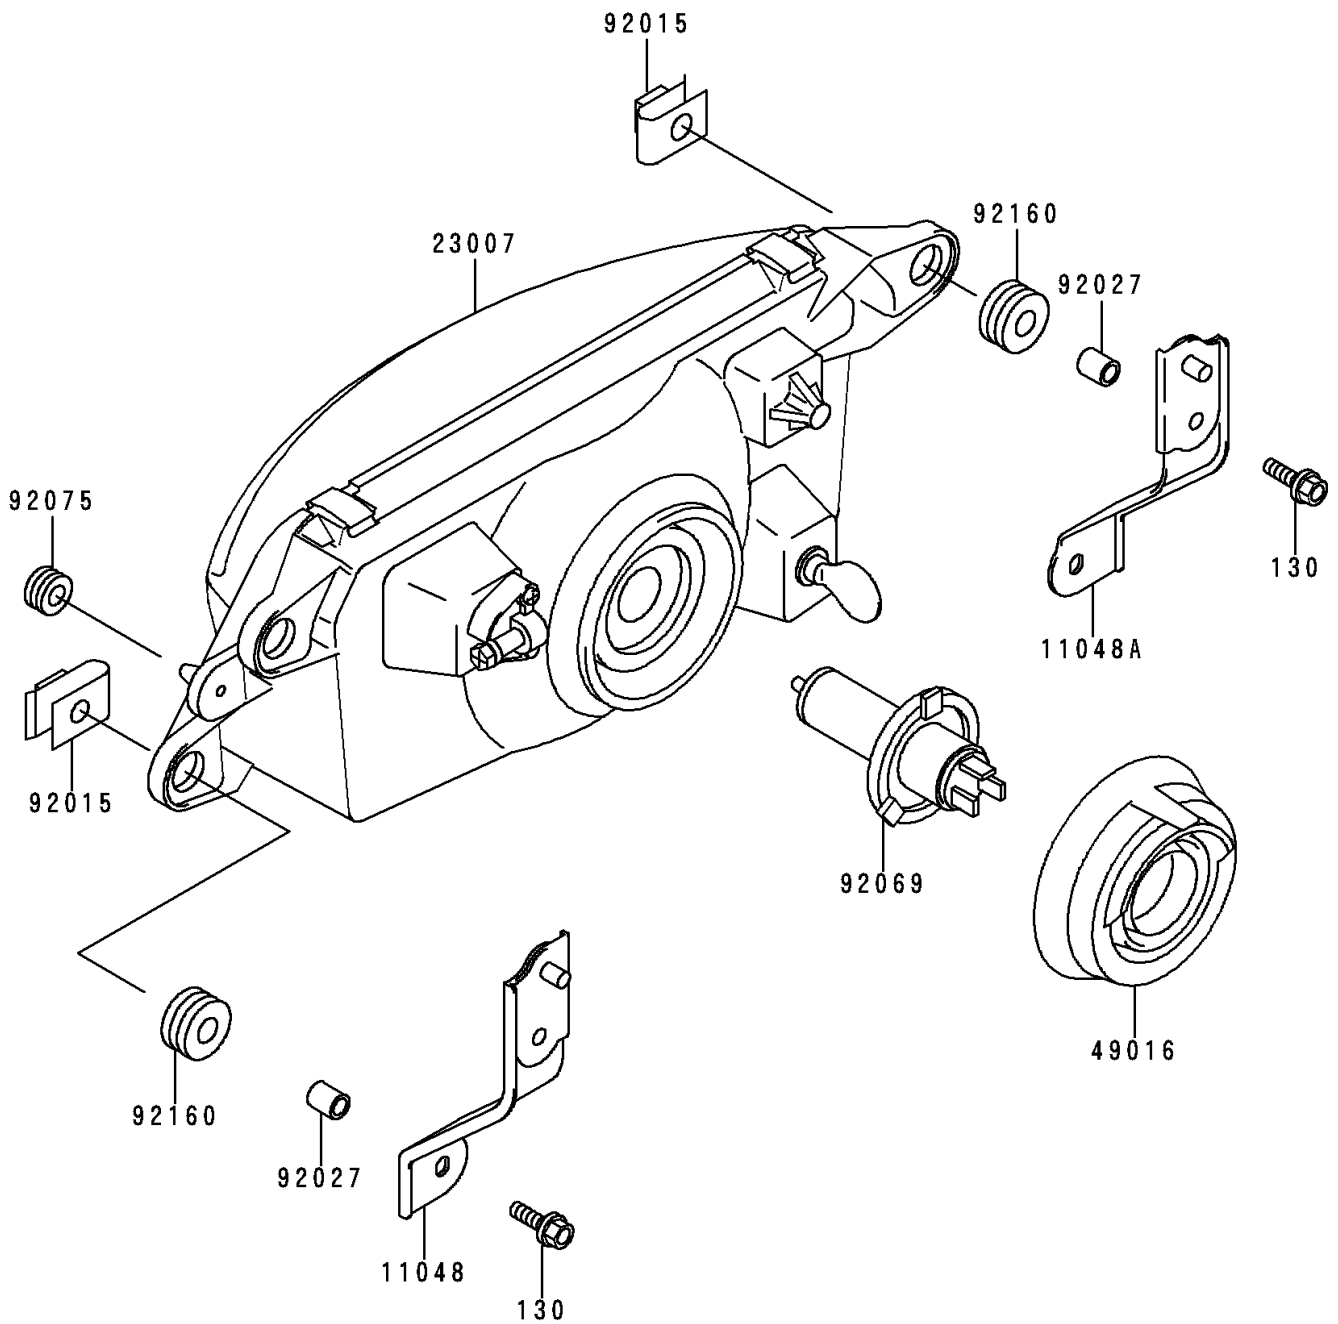

1994 Ninja® ZX™ -9R PARTS DIAGRAM

Headlight(s)

F 27 10

1994 Ninja® ZX™ -9R PARTS LIST

Headlight(s)

ITEM NAME	PART NUMBER	QUANTITY
BOLT-FLANGED,6X25 (Ref # 130)	130J0625	4
BRACKET,HEAD LAMP,LH (Ref # 11048)	11048-1785	1
BRACKET,HEAD LAMP,RH (Ref # 11048A)	11048-1786	1
LENS-COMP,HEAD LAMP (Ref # 23007)	23007-1312	1
COVER-SEAL,HEAD LAMP (Ref # 49016)	49016-1135	1
NUT,6MM (Ref # 92015)	92015-1094	4
COLLAR,6.8X10X12 (Ref # 92027)	92027-162	4
BULB,12V 60/55W,H4 (Ref # 92069)	92069-1002	1
DAMPER (Ref # 92075)	92075-1912	2
DAMPER (Ref # 92160)	92160-1162	4